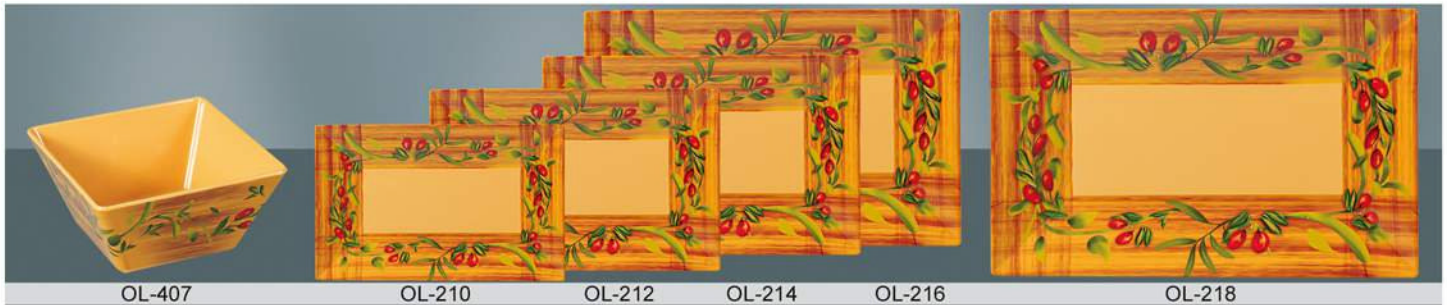

OLIVE SQUARE SERIES OF MELAMINE FOR ANY FOOD PRESENTATION

NEW PRODUCT

ITEM #	DESCRIPTION	PACK DZ	WEIGHT LBS	CUB. FT.
OL-106	6" SQUARE PLATE	4	10.87	0.92
OL-108	8" SQUARE PLATE	4	18.13	1.05
OL-110	10" SQUARE PLATE	2	16.00	1.13
OL-112	12" SQUARE PLATE	1	12.56	0.71
OL-114	14" SQUARE PLATE	1	17.25	1.14
OL-210	10" X 6" RECTANGULAR PLATE	2	12.17	0.97
OL-212	12" X 7 1/2" RECTANGULAR PLATE	2	16.50	1.36
OL-214	14" X 8" RECTANGULAR PLATE	1	10.10	1.16
OL-216	16" X 9 1/2" RECTANGULAR PLATE	1	118.71	1.83
OL-218	18" X 10 1/2" RECTANGULAR PLATE	1	20.10	2.42

ITEM #	DESCRIPTION	PACK DZ	WEIGHT LBS	CUB. FT.
OL-614	13 3/4" X 10" X 2 1/2" RECTANGULAR TRAY	1	10.96	0.96
OL-618	17 3/4" X 11 3/4" X 2 1/2" RECTANGULAR TRAY	6 PCS	13.75	1.14
OL-407	7 1/4" X 3 1/8" H SQUARE BOWL 2 QT.	4	25.87	1.84
OL-409	9 1/2" X 5 1/4" H SQUARE BOWL 4 QT.	2	19.65	1.12
OL-4107	7 1/2" X 3 1/2" H SQUARE BOWL 2 QT NEW	2	25.94	0.66
OL-4109	10" X 4" H SQUARE BOWL 4 QT NEW	1	24.19	0.72
OL-3022	22" X 18" TURKEY PLATTER, 1 1/4" DEEP	6 PCS	16.23	1.32
OL-509	9" X 2 1/2" BOWL WITH HANDLE 1 QT.	12 PC	8.36	0.35
OL-512	12 1/2" X 3" BOWL WITH HANDLE 2 QT	6 PC	9.46	0.55
OL-513	13 1/2" X 3 1/4" BOWL WITH HANDLE 3 QT	6 PC	11.00	0.70
OL-512-S	6 3/4" X 3 3/4" DISPLAY STAND WITH RUBBER FEET NEW	4 PC	4.40	0.49
OL-513-S	8 1/2" X 2 3/4" DISPLAY STAND WITH RUBBER FEET NEW	4 PC	4.62	0.53