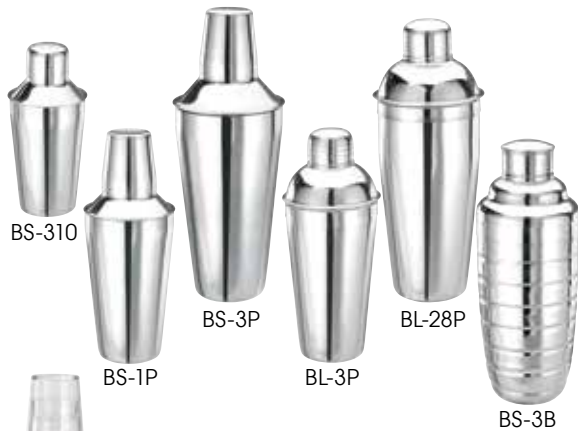

ITEM	DESCRIPTION	CAPACITY	UOM	CASE
CMM-2	Smooth	2 Oz	Set	6/24
CMM-2H	Hammered	2 Oz	Set	6/24

MINT JULEP CUPS

DDSE-101S

DDSE-102S

STAINLESS STEEL MINT JULEP CUPS

ITEM	DESCRIPTION	CAPACITY	UOM	CASE
DDSE-101S	3" Dia x 4-3/8"H	12 Oz	Each	12/72
DDSE-102S	3-3/8" Dia x 4-3/4"H	15 Oz	Each	12/72

MIXING GLASS

WG10-001

MIXING GLASS

- ◆ 24-Pcs/Case

ITEM	DESCRIPTION	CAPACITY	UOM	CASE
WG10-001	Clear	16 Oz	Case	1

SHAKERS

BS-310

BS-3P

BL-28P

BS-1P

BL-3P

BS-3B

BAR SHAKER SETS

- ◆ Stainless steel
- ◆ 3-pc sets include cap, strainer and cup

ITEM	DESCRIPTION	CAPACITY	UOM	CASE
BS-310	Classic 3-Pc Set	10 Oz	Each	12/48
BS-1P	Classic 3-Pc Set	16 Oz	Each	1/24
BS-3P	Classic 3-Pc Set	28 Oz	Each	1/12
BL-3P	Deluxe 3-Pc Set	16 Oz	Each	1/24
BL-28P	Deluxe 3-Pc Set	28 Oz	Each	1/12
BS-3B	Beehive 3-Pc Set	24 Oz	Each	1/24