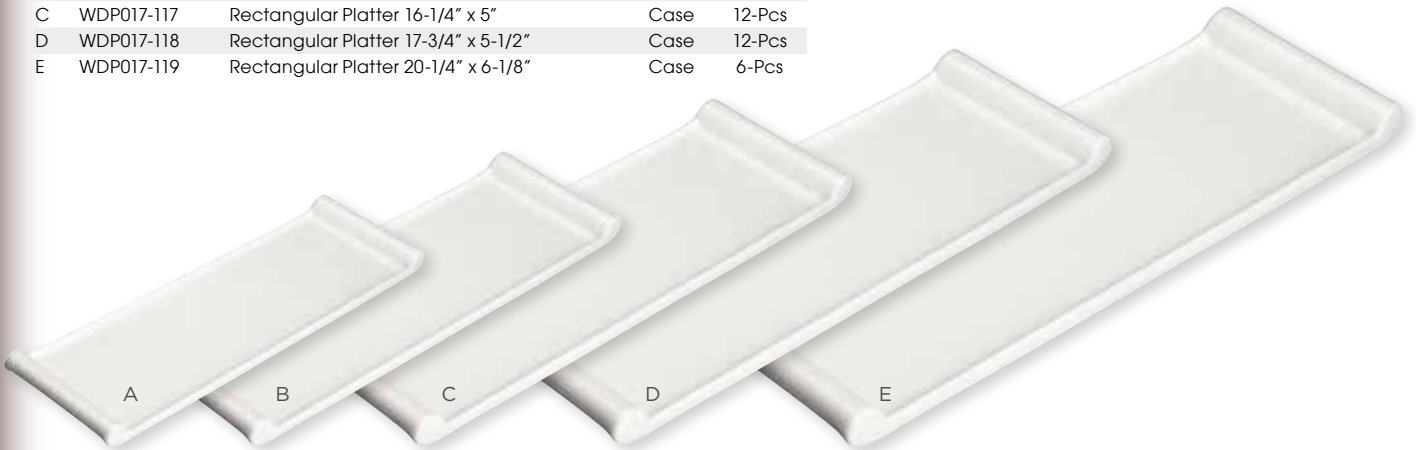

PAREDES™ *Simple Presentation*

Bright White Porcelain

ITEM	DESCRIPTION	SIZE	UOM	QTY/CASE
A	WDP017-115	Rectangular Platter 12" x 3-3/4"	Case	24-Pcs
B	WDP017-116	Rectangular Platter 14" x 4-1/2"	Case	24-Pcs
C	WDP017-117	Rectangular Platter 16-1/4" x 5"	Case	12-Pcs
D	WDP017-118	Rectangular Platter 17-3/4" x 5-1/2"	Case	12-Pcs
E	WDP017-119	Rectangular Platter 20-1/4" x 6-1/8"	Case	6-Pcs

LOURES™ *To Accessorize*

Bright White Porcelain

ITEM	DESCRIPTION	SIZE	TOTAL CAPACITY	UOM	QTY/CASE
F	WDP017-101	Trio Bowl 14-1/4" x 4"	24 oz	Case	24-Pcs
G	WDP017-102	Trio Bowl 13-1/4" x 5"	50 oz	Case	12-Pcs
H	WDP017-103	Trio Caddy Bowl 7-3/4" x 5"	10 oz	Case	24-Pcs
I	WDP017-104	Trio Bowl 8-3/4" x 3"	5 oz	Case	36-Pcs
J	WDP017-105	Quartet Bowl 11-7/8" x 3"	7.5 oz	Case	36-Pcs
K	WDP017-106	Duo Dish 6"L (2-3/4" Dia Each)	2 oz	Case	36-Pcs
L	WDP017-107	Trio Dish 9-1/2"L (2-3/4" Dia Ea)	3 oz	Case	36-Pcs
M	WDP017-108	Trio Tray 10" x 5"		Case	24-Pcs
N	WDP017-109	Duo Plate 13-7/8" x 8"		Case	12-Pcs
O	WDP017-110	Oblong Plate 15-1/4" x 6-1/2"		Case	12-Pcs