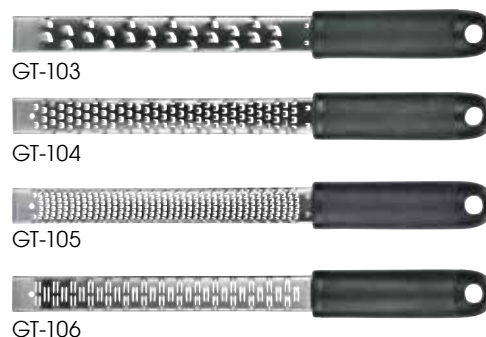

STAINLESS STEEL ROTARY CHEESE GRATER

- ◆ 18/8 stainless steel rotary grater with single drum for grating fine cheeses

ITEM	DESCRIPTION	UOM	CASE
GRTS-1	8-1/4"L x 4-3/4"W x 3-3/8"H	Each	12/36

TABLESIDE SERVICE

PLASTIC ROTARY CHEESE GRATER

- ◆ Ideal for grating hard cheese or chocolate
- ◆ Includes 2 interchangeable drums for fine or coarse grating
- ◆ Dishwasher safe

ITEM	DESCRIPTION	UOM	CASE
PRTS-2	7"L x 3-1/2"W x 4"H	Each	6/24

ZESTER GRATERS

- ◆ 18/8 stainless steel blade
- ◆ Comes with cover for the blade
- ◆ Comfortable soft-grip handle
- ◆ Superior anti-corrosion properties and durability

ITEM	DESCRIPTION	UOM	CASE
GT-103	Medium Coarse Blade	Each	12/72
GT-104	Zester Blade	Each	12/72
GT-105	Fine Blade	Each	12/72
GT-106	Ribbon Blade	Each	12/72

CHEESE KNIFE SETS

- ◆ Each set includes 6 knives for hard, soft, firm or crumbly cheeses
- ◆ Stainless steel blades

ITEM	DESCRIPTION	UOM	CASE
KCS-6	6-Pc Set w/POM Hdls	Set	1/24
KCS-6W	6-Pc Set w/Wooden Hdls	Set	6/48