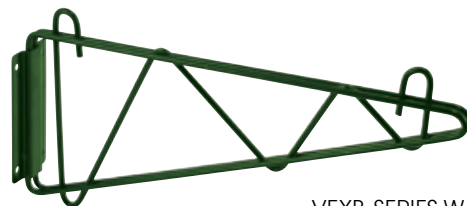

VEXB-SERIES WALL MOUNT BRACKET