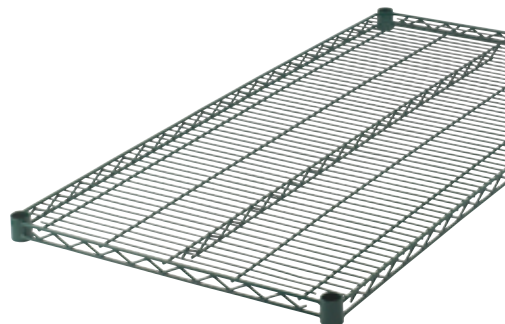

EPOXY-COATED WIRE SHELVES

◆ Withstands temperatures from -100°F to 500°F

◆ **Must buy full case quantity**

◆ NSF listed

ITEM	DESCRIPTION - W x L	UOM	CASE
VEX-1424	14" x 24"	Each	2
VEX-1430	14" x 30"	Each	2
VEX-1436	14" x 36"	Each	2
VEX-1448	14" x 48"	Each	2
VEX-1460	14" x 60"	Each	2
VEX-1472	14" x 72"	Each	2
VEX-1824	18" x 24"	Each	2
VEX-1830	18" x 30"	Each	2
VEX-1836	18" x 36"	Each	2
VEX-1842	18" x 42"	Each	2
VEX-1848	18" x 48"	Each	2
VEX-1854	18" x 54"	Each	2
VEX-1860	18" x 60"	Each	2
VEX-1872	18" x 72"	Each	2
VEX-2124	21" x 24"	Each	2
VEX-2130	21" x 30"	Each	2
VEX-2136	21" x 36"	Each	2
VEX-2148	21" x 48"	Each	2
VEX-2160	21" x 60"	Each	2
VEX-2172	21" x 72"	Each	2
VEX-2424	24" x 24"	Each	2
VEX-2430	24" x 30"	Each	2
VEX-2436	24" x 36"	Each	2
VEX-2442	24" x 42"	Each	2
VEX-2448	24" x 48"	Each	2
VEX-2454	24" x 54"	Each	2
VEX-2460	24" x 60"	Each	2
VEX-2472	24" x 72"	Each	2

EPOXY-COATED POSTS

◆ For wire shelving

◆ Withstands temperatures from -100°F to 500°F

◆ **Must buy full case quantity**

◆ NSF listed

ITEM	DESCRIPTION	UOM	CASE
VEX-8P	8"H	Each	4
VEX-34P	34"H	Each	4
VEX-48P	48"H	Each	4
VEX-54P	54"H	Each	4
VEX-63P	63"H	Each	4
VEX-72P	72"H	Each	4
VEX-86P	86"H	Each	4

EPOXY-COATED WALL MOUNT BRACKETS

◆ Brackets for mounting single wire shelving

◆ **Must buy full case quantity**

ITEM	DESCRIPTION	UOM	CASE
VEXB-14	14"W	Pair	2
VEXB-18	18"W	Pair	2
VEXB-21	21"W	Pair	2
VEXB-24	24"W	Pair	2

S/N-STYLE HOOK FOR EPOXY-COATED SHELVING

◆ Holds shelves together when standing next to each other

ITEM	DESCRIPTION	UOM	CASE
VEX-HK	S/N Hook for VEX-series Shelves	Each	20/200

WIRE SHELVES

- ◆ NSF listed for use in all environments, including humid areas
- ◆ Heavy-duty wire construction
- ◆ Bright epoxy-coated finish reduces dust and dirt accumulation
- ◆ Mix-and-match the various sizes to suit any need
- ◆ Easy to assemble, no tools required
- ◆ Capacities:
under 48" long - up to 850 lbs/shelf
over 48" long - up to 600 lbs/shelf
- ◆ Includes four (4) sleeve clips per shelf