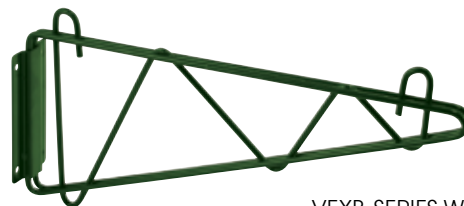

VEXB-SERIES WALL MOUNT BRACKET