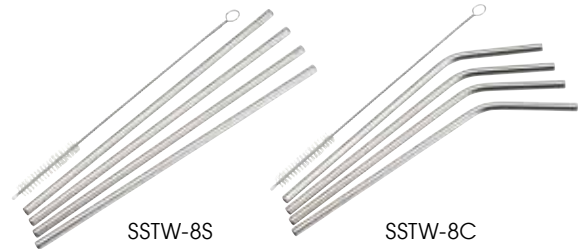

ITEM	DESCRIPTION	SIZE	PCS/BAG	UOM	CASE
PK-P4	Parasol	3-15/16"	144	Bag	100
PK-C2	Cellophane Frills	2-9/16"	1,000	Bag	10
PK-C4	Cellophane Frills	3-15/16"	1,000	Bag	10
PK-A35	Plastic Arrow	3-7/16"	500	Bag	20
PK-S3	Plastic Sword	2-3/4"	500	Bag	20

PK-S3

PK-A35

PK-P4

PK-C4

PK-C2

STAINLESS STEEL DRINKING STRAWS

- ◆ 18/8 stainless steel
- ◆ Reusable, environmentally-friendly
- ◆ Each straw measures 1/4"Dia x 8-1/2"H
- ◆ 5-piece set includes four (4) straws and one (1) cleaning brush
- ◆ Dishwasher safe

ITEM	DESCRIPTION	UOM	CASE
SSTW-8C	Curved	Set	12/48
SSTW-8S	Straight	Set	12/48

STAINLESS STEEL STRAWS

SSTW-8S

SSTW-8C

ACRYLIC STRAW DISPENSER

- ◆ Capacity 250 straws; fits up to 10" long straws
- ◆ BPA-free

ITEM	DESCRIPTION	UOM	CASE
ACSD-712	10-3/4" x 4-3/4" x 7"	Each	6

STRAW DISPENSERS

ACSD-712 **BPA FREE**

SAN PLASTIC VERTICAL STRAW DISPENSER

- ◆ Clear, break-resistant SAN plastic cylinder
- ◆ Stainless steel pull-up lid and dispenser insert
- ◆ Capacity 100 straws
- ◆ BPA-free