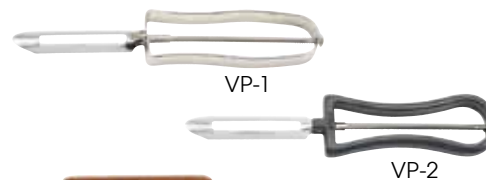

SPECIALTY UTENSILS

**TWIST & OUT™ CHROME-PLATED CAN OPENERS**

- ◆ Soft-grip handle helps to reduce hand fatigue while providing leverage when turning the crank
- ◆ Smooth cutting blade makes all day prep easier
- ◆ Durable frame handles size 10 cans with ease

**ALUMINUM ALLOY GARLIC PRESS**

ITEM	DESCRIPTION	UOM	CASE
GP-1	Garlic Press	Each	12/96

GP-2

GP-1

**STAINLESS STEEL NUT CRACKER**

ITEM	DESCRIPTION	UOM	CASE
LC-04	4-3/4"	Each	24/144

LC-04

**VEGETABLE PEELERS**

ITEM	DESCRIPTION	UOM	CASE
VP-1	Nickel Plated Handle	Doz	2/24
VP-2	Plastic Handle	Doz	2/24

VP-1

VP-2

**STAINLESS STEEL SERRATOR**

ITEM	DESCRIPTION	UOM	CASE
SRT-7	7" w/Wooden Hdl	Each	12/72

SRT-7

**STAINLESS STEEL EGG SEPARATOR**

- ◆ 8-1/2" easy-grip hollow handle
- ◆ Easy to separate an egg white from its yolk
- ◆ Great for preparing crème brûlée, pudding, tiramisu and soufflé
- ◆ Dishwasher safe

ITEM	DESCRIPTION	UOM	CASE
SES-3	2-7/8"Dia	Each	24/96