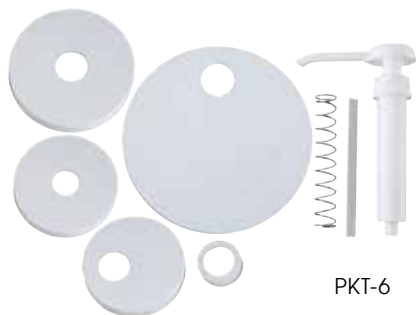

POUR BOTTLES

PPB-SERIES

PPB-1B

PFBT-11W

LIQUOR & JUICE MULTI-POUR SETS

◆ Six (6) color assortments; two (2) of each color per case

ITEM	DESCRIPTION	UOM	CASE
PPB-1MX	1 Qt	Case	1
PPB-2MX	2 Qt	Case	1

LIQUOR & JUICE MULTI-POUR BOTTLES

◆ Each comes with spout & lid

ITEM	DESCRIPTION	UOM	CASE
PPB-1B	1 Qt, Brown	Each	12
PPB-1G	1 Qt, Green	Each	12
PPB-1O	1 Qt, Orange	Each	12
PPB-1R	1 Qt, Red	Each	12
PPB-1W	1 Qt, White	Each	12
PPB-1Y	1 Qt, Yellow	Each	12
PPB-2B	2 Qt, Brown	Each	12
PPB-2G	2 Qt, Green	Each	12
PPB-2O	2 Qt, Orange	Each	12
PPB-2R	2 Qt, Red	Each	12
PPB-2W	2 Qt, White	Each	12
PPB-2Y	2 Qt, Yellow	Each	12

PLASTIC FLAIR BOTTLE

ITEM	DESCRIPTION	UOM	CASE
PFBT-11W	12-1/2"H	Each	4/24

PUMP KIT FOR SYRUPS & LIQUEURS

PKT-6

PLASTIC PUMP KIT FOR SYRUP & LIQUEURS

- ◆ Use for dispensing products such as ketchup, mustard, tartar sauce, dressing, etc.
- ◆ Includes 9" standard size pump
- ◆ 5 lid sizes:
 - 1-9/16" threaded
 - 3-11/16" threaded
 - 4-1/2" threaded
 - 4-1/2" snap on
 - 6-5/16" snap on

ITEM	DESCRIPTION	UOM	CASE
PKT-6	White Pump Kit	Set	12/72

SPEED RAILS

SPR-22D

SPR-22S

SPR-1

BAR SPEED RAILS

- ◆ Keep the most frequently used bar liquors and drink mixes close at hand
- ◆ Stainless steel
- ◆ Mounting straps sold separately