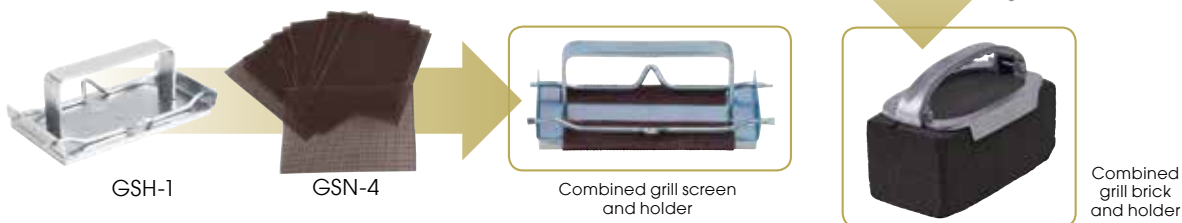

HEAVY-DUTY ALUMINUM GRILL SCRAPER

This large grill scraper with 6" wide blade features an ergonomic top-grip positioned behind the splash-guard, designed for efficient, anti-fatigue handling.

- Sharp 6" wide blade
- Dual-grip to apply added pressure when removing grease and grime from flat tops or griddles
- Splash-guard positioned above scraper blade deflects and helps collect debris for easy cleanup

ITEM	DESCRIPTION	BLADE	UOM	CASE
SCRP-14	16"L x 6"W x 4-1/2"H, NSF		Each	1/12
SCRP-6B	Replacement Blade for SCR-14, 6-Pcs/Pk		Pack	1/12

ALUMINUM GRILL SCRAPER

A great way to clean the grill quickly and safely. The handle is designed to keep hands and fingers away from the hot grill surface.

ITEM	DESCRIPTION	BLADE	UOM	CASE
SCRP-16	16" Scraper	5"	Each	1/6
SCRP-5B	Replacement Blade for SCR-16		Each	12/48

ALUMINUM GRILL SCRAPER

Scrape away grease and stuck-on-food with ease.

ITEM	DESCRIPTION	BLADE	UOM	CASE
SCRP-12	12" Alu Scraper	4"	Each	12/72
SCRP-4B	Replacement Blades for SCR-12, 10-Pcs/Pk		Pack	10/100

GRILL CLEANERS

ITEM	DESCRIPTION	UOM	CASE
GSH-1	Grill Screen Holder, 5" x 2-3/4"	Each	12/48
GSN-4	Grill Screen, 4" x 5-1/2", 20-Pcs/Pk, Fits with GSH-1	Pack	20/80
GBH-2	Grill Brick Holder, 7" x 3-1/2"	Each	6/72
GBK-348	Grill Brick, 3-1/2" x 4" x 8", Fits with GBH-2	Doz	1