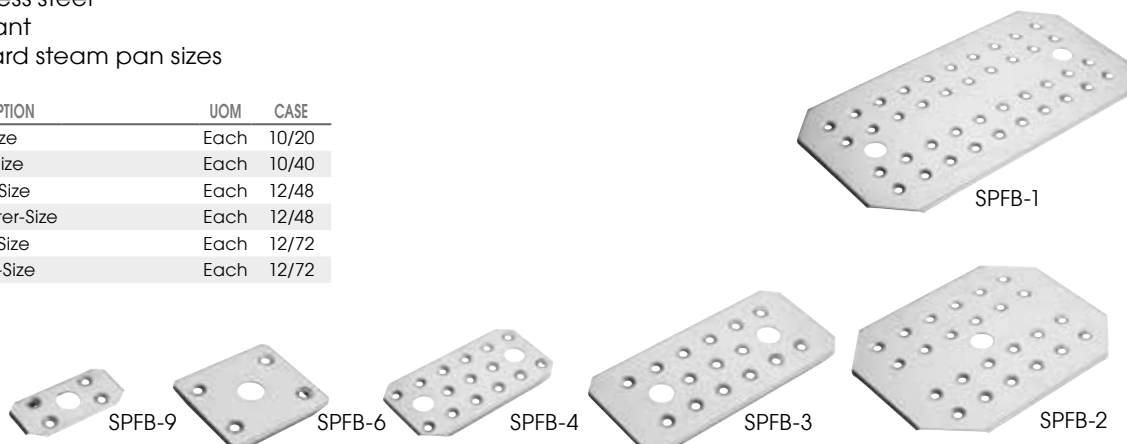

STAINLESS STEEL STEAM PAN GRATES

- ◆ Feet elevate food to keep from sticking to steam pan
- ◆ Can also be used as a cooling or icing rack
- ◆ Rust resistant

ITEM	DESCRIPTION	STEAM PAN SIZE	UOM	CASE
PGWS-1018	For Full-Size	10" x 18"	Each	12/48
PGWS-810	For Half-Size	8" x 10"	Each	12/48
PGWS-510	For Third-Size	5" x 10-1/2"	Each	12/48

STEAM PAN GRATES

Raised Feet

SEE PAGE 239 FOR SHEET PAN GRATES

CHROME-PLATED STEAM PAN GRATES

ITEM	DESCRIPTION	STEAM PAN SIZE	UOM	CASE
PGW-1018	For Full-Size	10" x 18"	Each	12/48
PGW-810	For Half-Size	8" x 10"	Each	12/48
PGW-510	For Third-Size	5" x 10-1/2"	Each	12/48

FALSE BOTTOMS

- ◆ 18/8 stainless steel
- ◆ Rust resistant
- ◆ Fits standard steam pan sizes
- ◆ NSF listed

ITEM	DESCRIPTION	UOM	CASE
SPFB-1	Full-Size	Each	10/20
SPFB-2	Half-Size	Each	10/40
SPFB-3	Third-Size	Each	12/48
SPFB-4	Quarter-Size	Each	12/48
SPFB-6	Sixth-Size	Each	12/72
SPFB-9	Ninth-Size	Each	12/72

FALSE BOTTOMS

SPFB-SERIES 

ADAPTOR BARS

- ◆ Stainless steel

ITEM	DESCRIPTION	UOM	CASE
ADB-12	12"L x 1"W	Each	12/144
ADB-20	20"L x 1"W	Each	12/120

ADAPTOR BARS

ADB-SERIES