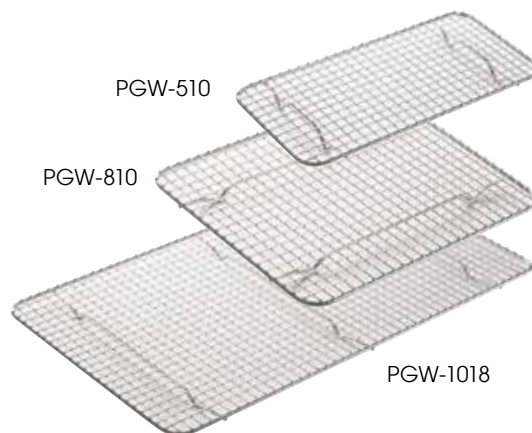

STAINLESS STEEL STEAM PAN GRATES

- ◆ Feet elevate food to keep from sticking to steam pan
- ◆ Can also be used as a cooling or icing rack
- ◆ Rust resistant

ITEM	DESCRIPTION	STEAM PAN SIZE	UOM	CASE
PGWS-1018	For Full-Size	10" x 18"	Each	12/48
PGWS-810	For Half-Size	8" x 10"	Each	12/48
PGWS-510	For Third-Size	5" x 10-1/2"	Each	12/48

STEAM PAN GRATES

Raised Feet

SEE PAGE 239 FOR SHEET PAN GRATES

CHROME-PLATED STEAM PAN GRATES

ITEM	DESCRIPTION	STEAM PAN SIZE	UOM	CASE
PGW-1018	For Full-Size	10" x 18"	Each	12/48
PGW-810	For Half-Size	8" x 10"	Each	12/48
PGW-510	For Third-Size	5" x 10-1/2"	Each	12/48

FALSE BOTTOMS

- ◆ 18/8 stainless steel
- ◆ Rust resistant
- ◆ Fits standard steam pan sizes
- ◆ NSF listed

ITEM	DESCRIPTION	UOM	CASE
SPFB-1	Full-Size	Each	10/20
SPFB-2	Half-Size	Each	10/40
SPFB-3	Third-Size	Each	12/48
SPFB-4	Quarter-Size	Each	12/48
SPFB-6	Sixth-Size	Each	12/72
SPFB-9	Ninth-Size	Each	12/72