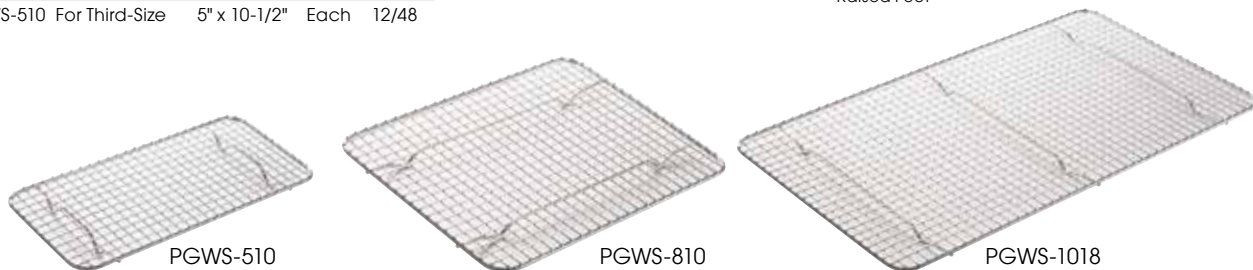

STAINLESS STEEL STEAM PAN GRATES

- ◆ Feet elevate food to keep from sticking to steam pan
- ◆ Can also be used as a cooling or icing rack
- ◆ Rust resistant

ITEM	DESCRIPTION	STEAM PAN SIZE	UOM	CASE
PGWS-1018	For Full-Size	10" x 18"	Each	12/48
PGWS-810	For Half-Size	8" x 10"	Each	12/48
PGWS-510	For Third-Size	5" x 10-1/2"	Each	12/48

STEAM PAN GRATES

Raised Feet

SEE PAGE 239 FOR SHEET PAN GRATES

CHROME-PLATED STEAM PAN GRATES

ITEM	DESCRIPTION	STEAM PAN SIZE	UOM	CASE
PGW-1018	For Full-Size	10" x 18"	Each	12/48
PGW-810	For Half-Size	8" x 10"	Each	12/48
PGW-510	For Third-Size	5" x 10-1/2"	Each	12/48

FALSE BOTTOMS

- ◆ 18/8 stainless steel
- ◆ Rust resistant
- ◆ Fits standard steam pan sizes
- ◆ NSF listed

ITEM	DESCRIPTION	UOM	CASE
SPFB-1	Full-Size	Each	10/20
SPFB-2	Half-Size	Each	10/40
SPFB-3	Third-Size	Each	12/48
SPFB-4	Quarter-Size	Each	12/48
SPFB-6	Sixth-Size	Each	12/72
SPFB-9	Ninth-Size	Each	12/72

FALSE BOTTOMS

SPFB-SERIES 

ADAPTOR BARS

- ◆ Stainless steel

ITEM	DESCRIPTION	UOM	CASE
ADB-12	12"L x 1"W	Each	12/144
ADB-20	20"L x 1"W	Each	12/120

ADAPTOR BARS

ADB-SERIES