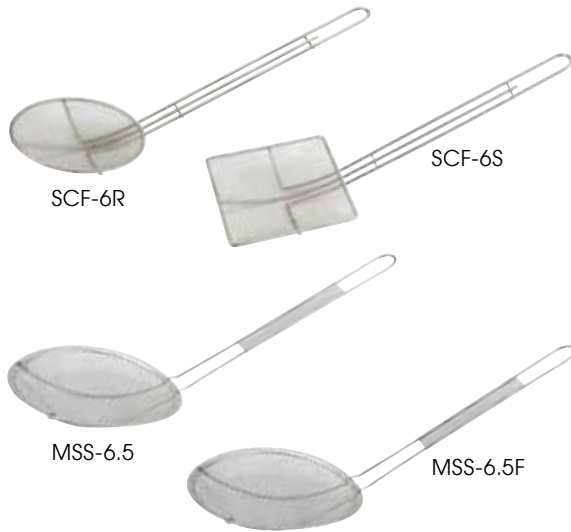

SKIMMERS

STAINLESS STEEL HEAVY-DUTY SKIMMER

◆ One-piece construction

ITEM	DESCRIPTION	HANDLE	UOM	CASE
SCS-6H	6-1/4"Dia	16"	Each	12/72

STAINLESS STEEL SKIMMERS

ITEM	DESCRIPTION	HANDLE	UOM	CASE
SCS-5	4-1/2"Dia	13"	Each	12/120
SCS-6	5-3/4"Dia	13-1/2"	Each	12/120

EXTRA STRENGTH SHORT HANDLE SKIMMER

◆ Stainless steel

ITEM	DESCRIPTION	UOM	CASE
SC-12	12"Dia	Each	12/24

WIRE SKIMMERS

WIRE SKIMMERS

◆ Nickel plated

ITEM	DESCRIPTION	HANDLE	UOM	CASE
SC-5R	5"Dia	13"	Each	12/36
SC-6R	6"Dia	13"	Each	12/36
SC-7R	7"Dia	13"	Each	12/36
SC-8R	8"Dia	13"	Each	12/24
SC-9R	9"Dia	13"	Each	12/24
SC-12R	12"Dia	13"	Each	12/24

SPIRAL SKIMMERS

◆ Nickel plated

ITEM	DESCRIPTION	HANDLE	UOM	CASE
SCF-7	7"Dia	14"	Each	12/48
SCF-9	9"Dia	14"	Each	12/48

MESH SKIMMERS

◆ Nickel plated

ITEM	DESCRIPTION	HANDLE	UOM	CASE
SCF-6R	6-1/2"Dia	13"	Each	12/48
SCF-6S	6-3/4" x 6-3/4"	13"	Each	12/48

STAINLESS STEEL SINGLE MESH SKIMMERS

ITEM	DESCRIPTION	HANDLE	UOM	CASE
MSS-6F	6"Dia, Fine	13"	Each	12/120
MSS-6.5F	6-1/2"Dia, Fine	13"	Each	12/120
MSS-6	6"Dia, Coarse	13"	Each	12/120
MSS-6.5	6-1/2"Dia, Coarse	13"	Each	12/120