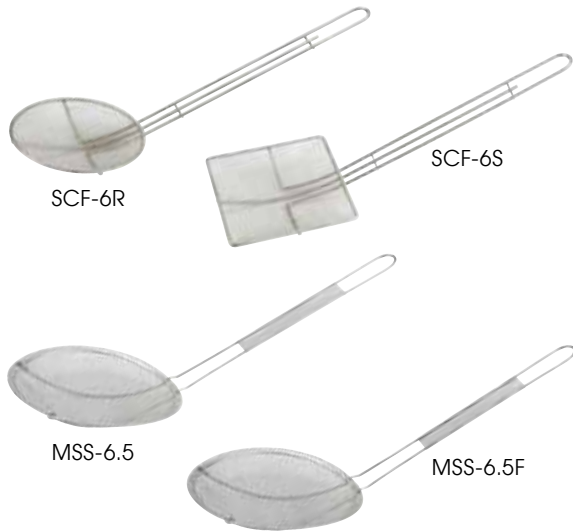

SKIMMERS

STAINLESS STEEL HEAVY-DUTY SKIMMER

◆ One-piece construction

ITEM	DESCRIPTION	HANDLE	UOM	CASE
SCS-6H	6-1/4"Dia	16"	Each	12/72

STAINLESS STEEL SKIMMERS

ITEM	DESCRIPTION	HANDLE	UOM	CASE
SCS-5	4-1/2"Dia	13"	Each	12/120
SCS-6	5-3/4"Dia	13-1/2"	Each	12/120

EXTRA STRENGTH SHORT HANDLE SKIMMER

◆ Stainless steel

ITEM	DESCRIPTION	UOM	CASE
SC-12	12"Dia	Each	12/24

WIRE SKIMMERS

WIRE SKIMMERS

◆ Nickel plated

ITEM	DESCRIPTION	HANDLE	UOM	CASE
SC-5R	5"Dia	13"	Each	12/36
SC-6R	6"Dia	13"	Each	12/36
SC-7R	7"Dia	13"	Each	12/36
SC-8R	8"Dia	13"	Each	12/24
SC-9R	9"Dia	13"	Each	12/24
SC-12R	12"Dia	13"	Each	12/24

SPIRAL SKIMMERS

◆ Nickel plated

ITEM	DESCRIPTION	HANDLE	UOM	CASE
SCF-7	7"Dia	14"	Each	12/48
SCF-9	9"Dia	14"	Each	12/48

MESH SKIMMERS

◆ Nickel plated

ITEM	DESCRIPTION	HANDLE	UOM	CASE
SCF-6R	6-1/2"Dia	13"	Each	12/48
SCF-6S	6-3/4" x 6-3/4"	13"	Each	12/48

STAINLESS STEEL SINGLE MESH SKIMMERS

ITEM	DESCRIPTION	HANDLE	UOM	CASE
MSS-6F	6"Dia, Fine	13"	Each	12/120
MSS-6.5F	6-1/2"Dia, Fine	13"	Each	12/120
MSS-6	6"Dia, Coarse	13"	Each	12/120
MSS-6.5	6-1/2"Dia, Coarse	13"	Each	12/120