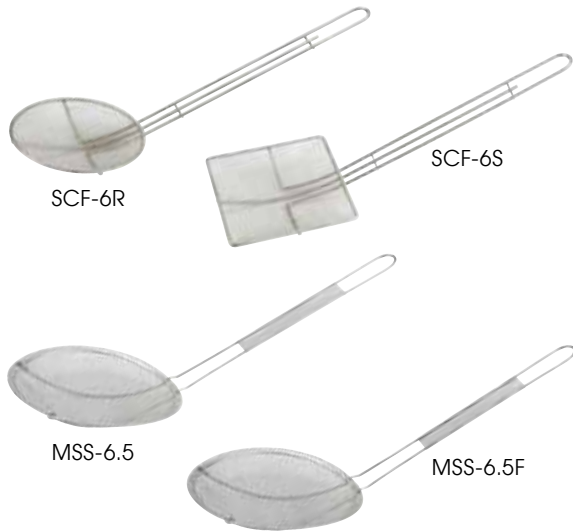

WIRE SKIMMERS

◆ Nickel plated

ITEM	DESCRIPTION	HANDLE	UOM	CASE
SC-5R	5"Dia	13"	Each	12/36
SC-6R	6"Dia	13"	Each	12/36
SC-7R	7"Dia	13"	Each	12/36
SC-8R	8"Dia	13"	Each	12/24
SC-9R	9"Dia	13"	Each	12/24
SC-12R	12"Dia	13"	Each	12/24