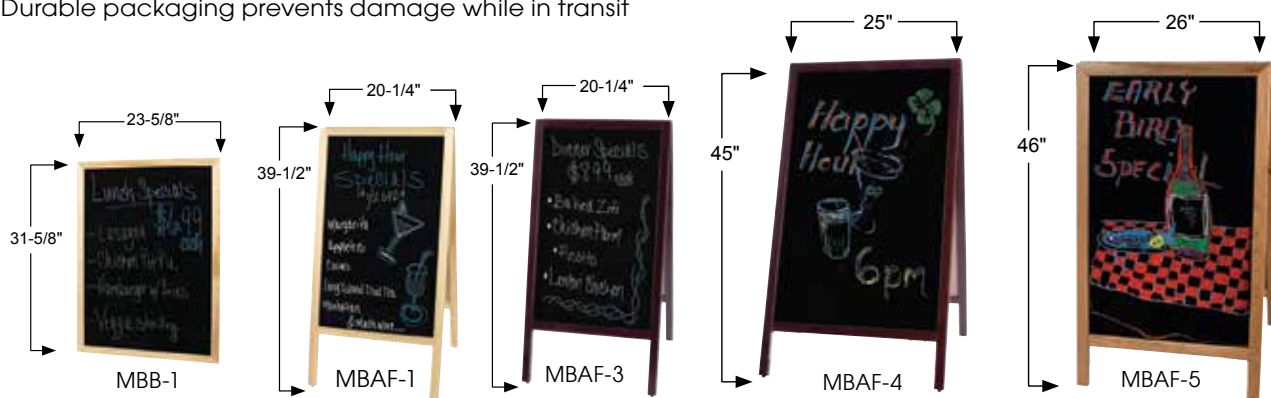

DISPLAY SIGNAGE BOARDS & ACCESSORIES

- ◆ Perfect for bakeries, cafes, coffee shops, pubs and restaurants
- ◆ Made for frequently changing specials, the High-tech Absol-Flat black glossy surface allows for clean and mess-free writing
- ◆ Solid 1-1/4" wide frame with double reinforced joints
- ◆ Durable packaging prevents damage while in transit

WOODEN FRAME MARKER BOARDS

ITEM #	DESCRIPTION	INCLUDES	SIZE	UOM	CASE
MBB-1	Natural	1 Standard White Marker & Eraser	23-5/8"L x 3/4"W x 31-5/8"H	Set	6
MBB-3	Mahogany	1 Standard White Marker & Eraser	23-5/8"L x 3/4"W x 31-5/8"H	Set	1/6

DUAL-SIDED SIDEWALK A-FRAME MARKER BOARDS

ITEM #	DESCRIPTION	INCLUDES	SIZE	UOM	CASE
MBAF-1	Natural	4 Standard Markers & Eraser	20-1/4"L x 2"W x 39-1/2"H	Set	1
MBAF-3	Mahogany	4 Standard Markers & Eraser	20-1/4"L x 2"W x 39-1/2"H	Set	1
MBAF-4	Mahogany	4 Standard, 2 Deluxe Plus Markers & Eraser	25"L x 2"W x 45"H	Set	1
MBAF-5	Premium White Oak	2 Standard, 4 Deluxe Plus Markers & Eraser	26"L x 2"W x 46"H	Set	1

PREMIUM TRIPOD DISPLAY EASEL

- ◆ A stylish lift to the wood frame marker boards
- ◆ Solid, 1" thick wooden frame has two adjustable deluxe planes with pure copper knobs, comes with rubber feet
- ◆ Factory assembled ensures superior stability over knock-down easels