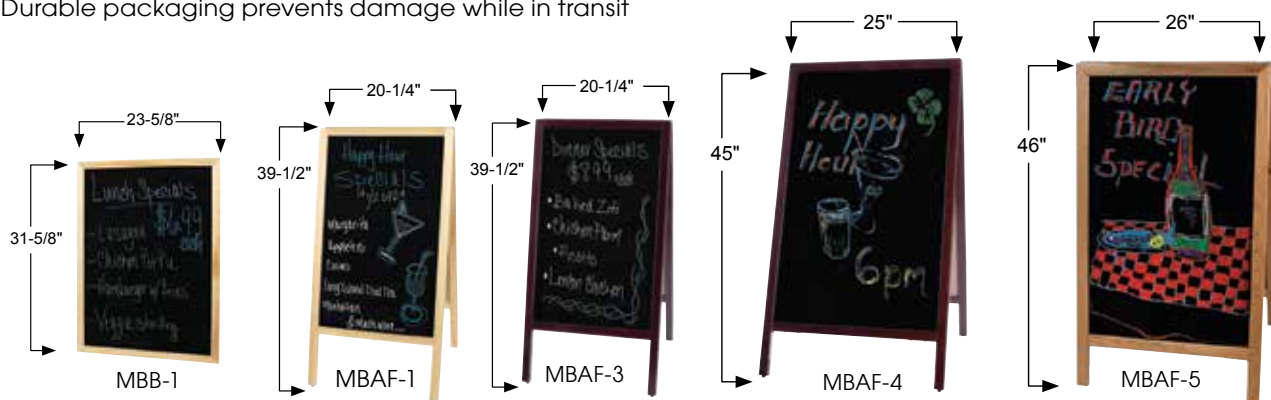

## DISPLAY SIGNAGE BOARDS & ACCESSORIES

- ◆ Perfect for bakeries, cafes, coffee shops, pubs and restaurants
- ◆ Made for frequently changing specials, the High-tech Absol-Flat black glossy surface allows for clean and mess-free writing
- ◆ Solid 1-1/4" wide frame with double reinforced joints
- ◆ Durable packaging prevents damage while in transit

### WOODEN FRAME MARKER BOARDS

ITEM #	DESCRIPTION	INCLUDES	SIZE	UOM	CASE
MBB-1	Natural	1 Standard White Marker & Eraser	23-5/8"L x 3/4"W x 31-5/8"H	Set	6
MBB-3	Mahogany	1 Standard White Marker & Eraser	23-5/8"L x 3/4"W x 31-5/8"H	Set	1/6

### DUAL-SIDED SIDEWALK A-FRAME MARKER BOARDS

ITEM #	DESCRIPTION	INCLUDES	SIZE	UOM	CASE
MBAF-1	Natural	4 Standard Markers & Eraser	20-1/4"L x 2"W x 39-1/2"H	Set	1
MBAF-3	Mahogany	4 Standard Markers & Eraser	20-1/4"L x 2"W x 39-1/2"H	Set	1
MBAF-4	Mahogany	4 Standard, 2 Deluxe Plus Markers & Eraser	25"L x 2"W x 45"H	Set	1
MBAF-5	Premium White Oak	2 Standard, 4 Deluxe Plus Markers & Eraser	26"L x 2"W x 46"H	Set	1

### PREMIUM TRIPOD DISPLAY EASEL

- ◆ A stylish lift to the wood frame marker boards
- ◆ Solid, 1" thick wooden frame has two adjustable deluxe planes with pure copper knobs, comes with rubber feet
- ◆ Factory assembled ensures superior stability over knock-down easels