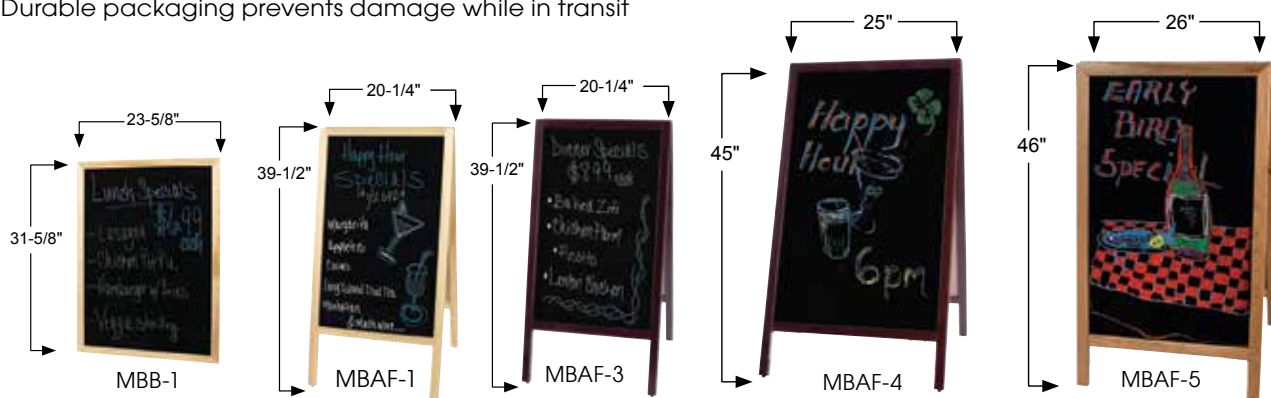

## DISPLAY SIGNAGE BOARDS & ACCESSORIES

- ◆ Perfect for bakeries, cafes, coffee shops, pubs and restaurants
- ◆ Made for frequently changing specials, the High-tech Absol-Flat black glossy surface allows for clean and mess-free writing
- ◆ Solid 1-1/4" wide frame with double reinforced joints
- ◆ Durable packaging prevents damage while in transit

### WOODEN FRAME MARKER BOARDS

ITEM #	DESCRIPTION	INCLUDES	SIZE	UOM	CASE
MBB-1	Natural	1 Standard White Marker & Eraser	23-5/8"L x 3/4"W x 31-5/8"H	Set	6
MBB-3	Mahogany	1 Standard White Marker & Eraser	23-5/8"L x 3/4"W x 31-5/8"H	Set	1/6

### DUAL-SIDED SIDEWALK A-FRAME MARKER BOARDS

ITEM #	DESCRIPTION	INCLUDES	SIZE	UOM	CASE
MBAF-1	Natural	4 Standard Markers & Eraser	20-1/4"L x 2"W x 39-1/2"H	Set	1
MBAF-3	Mahogany	4 Standard Markers & Eraser	20-1/4"L x 2"W x 39-1/2"H	Set	1
MBAF-4	Mahogany	4 Standard, 2 Deluxe Plus Markers & Eraser	25"L x 2"W x 45"H	Set	1
MBAF-5	Premium White Oak	2 Standard, 4 Deluxe Plus Markers & Eraser	26"L x 2"W x 46"H	Set	1

### PREMIUM TRIPOD DISPLAY EASEL

- ◆ A stylish lift to the wood frame marker boards
- ◆ Solid, 1" thick wooden frame has two adjustable deluxe planes with pure copper knobs, comes with rubber feet
- ◆ Factory assembled ensures superior stability over knock-down easels