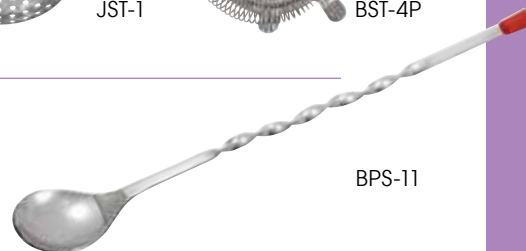

STAINLESS STEEL MESH STRAINER

- ◆ The fine mesh catches pulp and small seeds

ITEM	DESCRIPTION	UOM	CASE
MS2K-3S	3"Dia x 8"L x 1"H	Each	24/144

MS2K-3S

STAINLESS STEEL STRAINERS

- ◆ Strain and drain

ITEM	DESCRIPTION	UOM	CASE
BST-4P	4-Prong Spring Strainer	Each	12/288
JST-1	Julep Strainer	Each	12/240

JST-1

BST-4P

STAINLESS STEEL BAR SPOON

ITEM	DESCRIPTION	UOM	CASE
BPS-11	11" Bar Spoon	Each	24/600

BPS-11

STAINLESS STEEL BEER LAYERING SPOON

- ◆ Ridge rests over lip of the glass for slow pour

ITEM	DESCRIPTION	UOM	CASE
BLS-6	1-5/8" Dia, S/S	Each	12/48