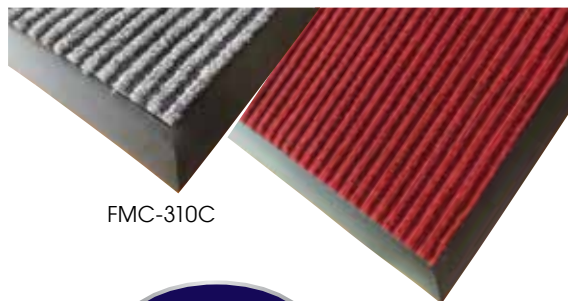

CARPET ENTRYWAY FLOOR MATS

- ◆ Vinyl backing prevents curling/ripping and stays flat
- ◆ Carts roll easily over the tapered rubber edge

ITEM	DESCRIPTION	COLOR	UOM	CASE
FMC-310C	3' x 10'	Charcoal	Each	1
FMC-310U	3' x 10'	Burgundy	Each	1
FMC-35C	3' x 5'	Charcoal	Each	1
FMC-35U	3' x 5'	Burgundy	Each	1
FMC-46C	4' x 6'	Charcoal	Each	1
FMC-46U	4' x 6'	Burgundy	Each	1

ENTRYWAY FLOOR MATS

FMC-310C

FMC-310U

TAPERED, WEIGHTED, DURABLE

ANTI-FATIGUE RUBBERIZED GEL FOAM FLOOR MAT

- ◆ Ideal for standing-in-place jobs
- ◆ Beveled edges reduce tripping
- ◆ Comfortable and supportive closed-cell foam
- ◆ Grease-resistant and waterproof
- ◆ 1/2" thick

ITEM	DESCRIPTION	COLOR	UOM	CASE
FMG-23K	2' x 3'	Black	Each	24

1/2" THICK

ANTI-SLIP & ANTI-FATIGUE FLOOR MATS

NEW

FMG-23K

STRAIGHT EDGE NATURAL RUBBER FLOOR MATS

- ◆ Anti-slip & anti-fatigue top-grade natural rubber
- ◆ Excellent drainage in wet areas
- ◆ All straight-edge mats are grease-resistant - use in grease-prone areas to prevent slipping
- ◆ Trim to customize size for best fit
- ◆ 3/4" thick

RBMH-35K

BEVELED EDGE FLOOR MATS

- ◆ Anti-slip & anti-fatigue top-grade natural rubber
- ◆ Tapered edges help reduce tripping
- ◆ RED beveled edge mats are grease-resistant - use in grease-prone areas to prevent slipping
- ◆ 1/2" thick