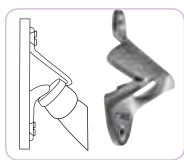

BOTTLE OPENERS

CO-301

CO-301PK

CO-301PB

CO-301PR

CO-402

CO-401

CO-402 In use, side view

BCH-14

FLAT BOTTLE OPENERS

◆ Stainless steel

ITEM	DESCRIPTION	UOM	CASE
CO-301	Without Coating	Each	12/144
CO-301PB	Blue PVC Coating	Each	12/144
CO-301PK	Black PVC Coating	Each	12/144
CO-301PR	Red PVC Coating	Each	12/144

- ◆ Made of sturdy die-cast zinc alloy
- ◆ Wall-mounted for easy accessibility
- ◆ Includes mounting screws

ITEM	DESCRIPTION	UOM	CASE
CO-402	3-1/4"L x 2-3/4"W	Each	24/144

BOTTLE CAP CATCH

ITEM	DESCRIPTION	UOM	CASE
BCH-14	5-1/2"L x 3-1/2"W x 13-3/4"H	Each	1/24