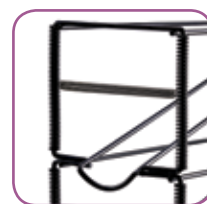

ITEM	DESCRIPTION	UOM	CASE
CDR-3	3-Tier	Each	1/2
CDR-4	4-Tier	Each	1/2

CUP & LID ORGANIZERS

The ideal solution for busy self-service stations with limited countertop space. Made of durable, easy to clean ABS plastic. Multi-functional compartments keep cups, lids, condiments and stirrers in their place.

ITEM	DESCRIPTION	UOM	CASE
CLO-2D	2 Tiers & 2 Stacks	Each	1/4
CLO-3D	2 Tiers & 3 Stacks	Each	1/4
CLSO-2T	3 Tiers & 2 Stacks	Each	1/4
CLSO-3T	3 Tiers & 3 Stacks	Each	1/4

CLO-2D
8-1/2"L x 8-5/8"W x 12-1/4"H

CLO-3D
12-11/16"L x 8-5/8"W x 12-1/4"H

CLSO-2T
8-1/2"L x 13-1/16"W x 12-3/16"H

CLSO-3T
12-5/16"L x 12-3/4"W x 13-1/8"H

Twist springs on cup rack to adjust for different cup sizes