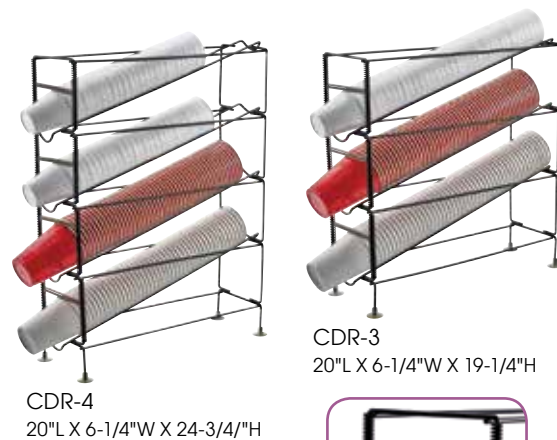

- ◆ Made of durable ABS plastic
- ◆ Designed for cups with rim diameters from 3-1/8" to 4-1/2"
- ◆ Built-in clips allow dispenser to be adjusted without removing from the counter

ITEM	DESCRIPTION	UOM	CASE
CDIC-4	24"L x 5-1/4"Dia	Each	1/9

CUP DISPENSER, RACKS & ORGANIZERS

CUP DISPENSING RACKS

Keep self-service counters neat and tidy with this economical organizer for paper, plastic or foam cups.

- ◆ Load from front or back; dispenses one at a time
- ◆ Suction feet securely hold dispenser on a flat surface
- ◆ For cups from 8 oz to 44 oz w/rims between 3-1/8" and 4" diameter
- ◆ Available with three (3) or four (4) tiers

ITEM	DESCRIPTION	UOM	CASE
CDR-3	3-Tier	Each	1/2
CDR-4	4-Tier	Each	1/2

CUP & LID ORGANIZERS

The ideal solution for busy self-service stations with limited countertop space. Made of durable, easy to clean ABS plastic. Multi-functional compartments keep cups, lids, condiments and stirrers in their place.

ITEM	DESCRIPTION	UOM	CASE
CLO-2D	2 Tiers & 2 Stacks	Each	1/4
CLO-3D	2 Tiers & 3 Stacks	Each	1/4
CLSO-2T	3 Tiers & 2 Stacks	Each	1/4
CLSO-3T	3 Tiers & 3 Stacks	Each	1/4

CLO-2D
8-1/2"L x 8-5/8"W x 12-1/4"H