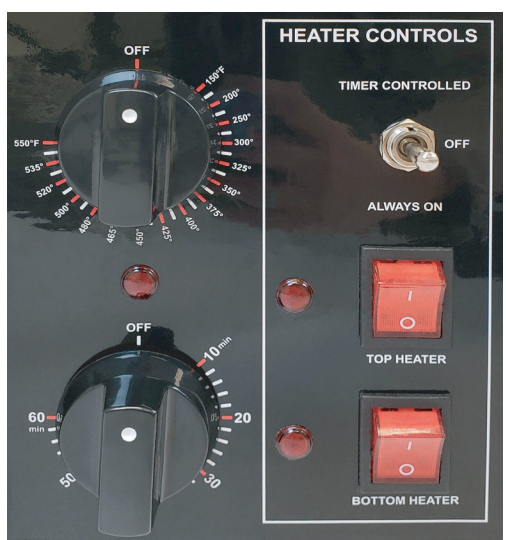

Multi-Function Counter Top Ovens

Multi-Function Operation

These multi-function counter top ovens come with either a 12" x 3" or 16" x 3" opening. The multiple switch configuration allows for separate top / bottom heater control, enabling it to be used as a salamander, baker or oven. It has a convenient "stay on" feature that keeps the oven on and eliminating start-up time for high volume locations. It can also be used with the 60 minute timer that will shut it off for timed products. The oven has a temperature range of 90-550°F degrees making it ideal for all types of cooking applications.

It is equipped with 3" long legs that make cleaning under it easy and convenient. Unlike ordinary counter top ovens, the fully insulated stainless steel cabinet will not reach an outside temperature of over 150°F, thereby reducing the possibility of accidental burns.

Fully Insulated
Max Outside Temp: 150°F

Stainless Steel Construction

3" Legs for Easy Cleaning

- Key Features:**
- ✓ Fully insulated for safe outside temperature
 - ✓ 3" long adjustable legs for easy cleaning
 - ✓ Temperature range of 90-550°F
 - ✓ Separate switches for top / bottom heaters
 - ✓ Stay-on feature for high volume locations
 - ✓ Timed operation for specific products
 - ✓ Adjustable thermostat