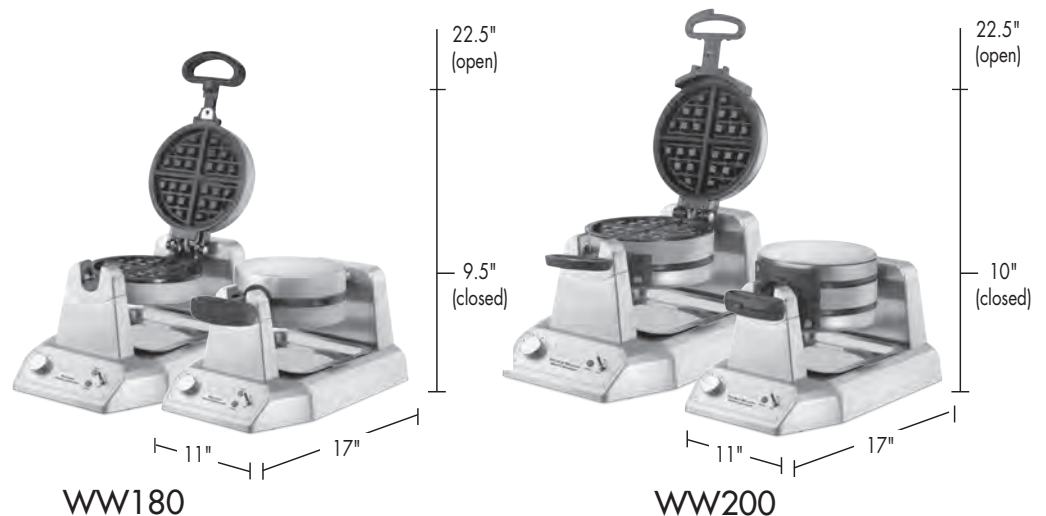

Specifications

Single and Double Belgian Waffle, Waffle Cone, and Classic Waffle Makers

Item	Electrical	Listings	Dimensions (H" x W" x D")	Warranty
WW180	120V, 10 Amp, 1200 Watts	cETLus, NSF	9.5" x 11" x 17"	Limited 1 Year
WW200	120V, 11.6 Amp, 1400 Watts	cETLus, NSF	10" x 11" x 17"	Limited 1 Year
WWCM180	120V, 10 Amp, 1200 Watts	cETLus, NSF	9.5" x 11" x 17"	Limited 1 Year
WWCM200	120V, 11.6 Amp, 1400 Watts	cETLus, NSF	10" x 11" x 17"	Limited 1 Year
WWD180	120V, 10 Amp, 1200 Watts	cETLus, NSF	9.5" x 11" x 17"	Limited 1 Year
WWD200	120V, 10.8 Amp, 1300 Watts	cETLus, NSF	10" x 11" x 17"	Limited 1 Year

Ordering Information

Description	Catalog #	Std Pkg.	Ship Wt. (lbs.)	Cubic Feet	UPC Code
Single Belgian Waffle Maker	WW180	1	17	1.691	040072016332
Double Belgian Waffle Maker	WW200	1	19.8	1.525	040072015687
Single Waffle Cone Maker	WWCM180	1	17	1.691	040072019937
Double Waffle Cone Maker	WWCM200	1	18	1.691	040072019906
Single Classic Waffle Maker	WWD180	1	17	1.691	040072019579
Double Classic Waffle Maker	WWD200	1	19.8	1.525	040072019586
Waffle Cone Rolling and Forming Tool	CAC121	1	1	0.18	040072022340
Waffle Bowl Forming Tool	CAC122	1	1	0.174	040072022333

©2014 Waring Commercial

Waring Commercial
314 Ella T. Grasso Ave.
Torrington, CT 06790
Tel. (800) 492-7464
Fax (860) 496-9008

www.waringcommercialproducts.com

14WC005586
PG-29837

WW180

WW200