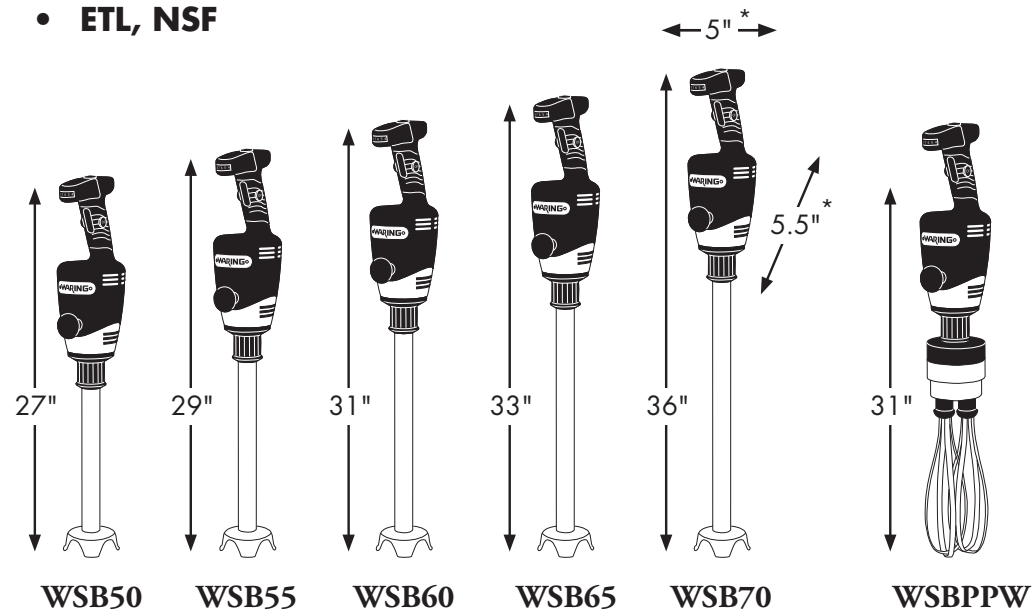

## Ordering Information

Description	Catalog #	Std Pkg.	Ship Wt. (Lbs.)	Cubic Feet	UPC Code
12" Big Stix® Immersion Blender	WSB50	2	9.5	1.70	040072002137
14" Big Stix® Immersion Blender	WSB55	2	9.75	1.90	040072002120
16" Big Stix® Immersion Blender	WSB60	2	10.0	2.10	040072002113
18" Big Stix® Immersion Blender	WSB65	2	10.25	2.30	040072002878
21" Big Stix® Immersion Blender	WSB70	2	10.38	2.60	040072002885
12" Stainless Steel Shaft	WSB50ST	6	2.5	1.59	040072002540
14" Stainless Steel Shaft	WSB55ST	6	2.75	1.96	040072002557
16" Stainless Steel Shaft	WSB60ST	6	3.0	2.17	040072002564
18" Stainless Steel Shaft	WSB65ST	6	3.25	2.38	040072002922
21" Stainless Steel Shaft	WSB70ST	6	3.38	2.70	040072002939
10" Big Stix® Whisk	WSBPPW	2	22.0	2.94	040072008184
10" Whisk Attachment	WSB2W	4	18.2	1.20	040072009242
2 Stainless Steel Whipping Paddles	WSBWP	10	1.5	0.07	040072008504
Bowl Clamp	WSBBC	1	4.0	0.13	040072006937
Wall Mount Hanger	WSB01	64	32.1	1.66	040072002380
Big Stix® Power Pack	WSBPP	2	7.0	1.27	040072002649

# Big Stik® Heavy-Duty Immersion Blenders

The high-efficiency variable speed motor that powers Waring's Big Stik® Immersion Blenders drives through the thickest ingredients to produce sauces, batters and soups in just minutes. Complete with rubberized comfort grip and second handle (patent pending), the lightweight, ergonomic design allows for safe and controlled operation during any job, large or small. The easily removable stainless steel shafts are available in five sizes (up to 21") and are completely sealed and dishwasher safe. With the Big Stik® line, you can mix, purée and emulsify up to 50 gallons. Blend smoothly, and carry the Big Stik®.

\* 5" width and 5.5" depth are the same for all five immersion blenders and whisk