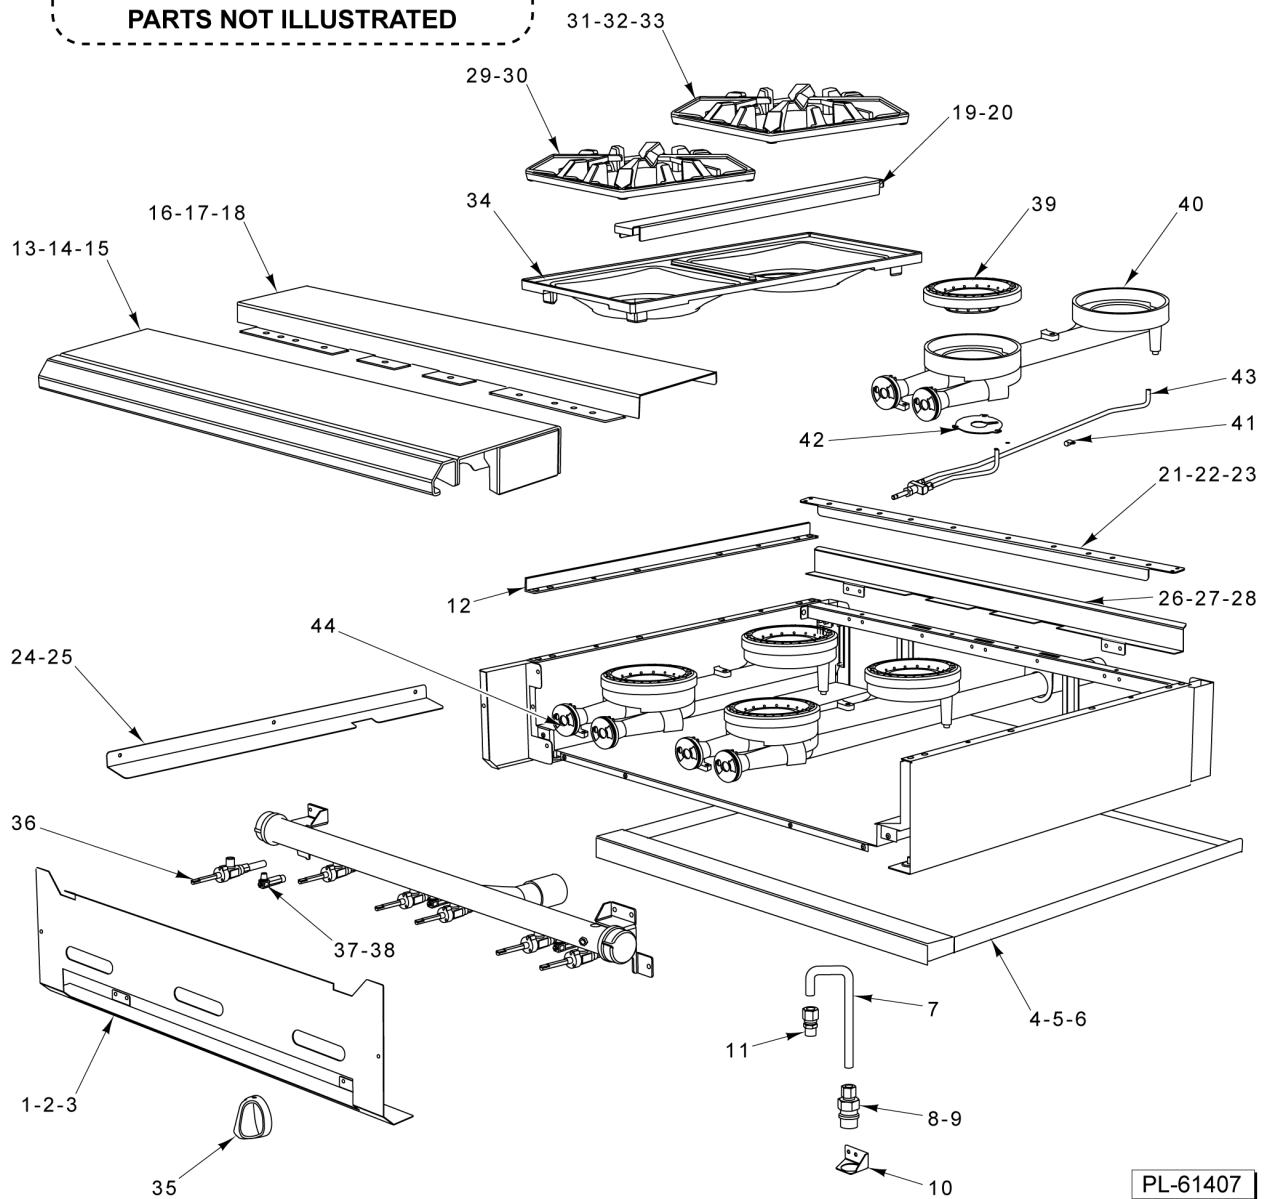

45	00-499803-00001	Cap - End (RH)
46	00-499803-00002	Cap - End (LH)
47	00-957067-000G1	Riser - Stub 36"
48	00-957066-000G1	Riser - Stub 24"
49	00-957064-000G1	Riser - Stub 12"
50	00-404060-00001	Mixer - Air

PARTS NOT ILLUSTRATED

12/24/36 IN OPEN TOP BURNER

12/24/36 IN OPEN TOP BURNER

ILLUS. PL-61407	PART NO.	NAME OF PART	AMT.
1	00-957575-00002	Cover - Manifold 36" (6 Open Top Burner).....	1
2	00-957570-00001	Cover Manifold 24" (4 Open Top Burner).....	1
*3	00-957559-00001	Cover - Manifold 12" (2 Open Top Burner).....	1
4	00-499006-000G2	Tray - Crumb (SST) 36" (6 Open Top Burner).....	1
5	00-956724-000G2	Tray - Crumb (SST) 24" (4 Open Top Burner).....	1
6	00-499969-000G2	Tray - Crumb (SST) 12" (2 Open Top Burner).....	1
7	00-426509-00010	Tube - Flex 1/2" O.D. 10" Lg.....	1
8	00-426509-00010	Tube - Flex 1/2" O.D. 10" Lg.....	1
9	FP-012-02	Fitting - Tube 1/2 TBG X 3/8 MPT.....	1
10	00-499047-00001	Bracket - Disconnect.....	1
11	FP-012-02	Fitting - Tube 1/2 TBG X 3/8 MPT.....	1
12	00-497984-00001	Retainer - Grate.....	2
13	00-957236-000G1	Front Top Assy. 36" (6 Open Top Burner).....	1
14	00-956705-000G1	Front Top Assy. 24" (4 Open Top Burner).....	1
15	00-499966-000G1	Front Top Assy. 12" (2 Open Top Burner).....	1
*16	00-957235-000G1	Front Top Assy - Condiment Rail 36" (6 Open Top Burner).....	1
17	00-957239-000G1	Front Top Slide Rail Assy. 36" (6 Open Top Burner).....	1
18	00-957357-000G1	Front Top Assy. - Condiment Rail 24" (4 Open Top Burner).....	1
19	00-499493-00001	Support - Grate (Alum.).....	1
20	00-499493-00002	Support - Grate (SST).....	1
21	00-499001-00002	Support - HD Burner (SST) 36" (6 Open Top Burner).....	1
22	00-956718-00002	Support - HD Burner (SST) 24" (4 Open Top Burner).....	1
23	00-499965-00002	Support - HD Burner (SST) 12" (2 Open Top Burner).....	1
24	00-499002-00003	Deflector - HD Splash L.H. (SST).....	1
25	00-499002-00004	Deflector - HD Splash R.H. (SST).....	1
26	00-499615-00002	Deflector - Rear (SST) 36" (6 Open Top Burner).....	1
27	00-956725-00002	Deflector - Rear (SST) 24" (4 Open Top Burner).....	1
28	00-499935-00001	Deflector - Rear (SST) 12" (2 Open Top Burner).....	AR
29	00-959325-00001	Grate - Front 12 In (New Construction).....	AR
30	00-959325-00001	Grate - Front 12 In (Previous Construction).....	AR
31	00-959325-00002	Grate - Rear 12 In (New Construction).....	AR
32	00-957369-00001	Grate - Rear 12" (Before S/N 481808643).....	AR
33	00-959325-00002	Grate - Rear 12 In (Starting S/N 481808643).....	1
34	00-957341-00001	Bowl - Rear 12" Double (Previous Construction).....	AR
35	00-499712-00001	Knob - HD Burner.....	AR
36	00-957367-00001	Valve - Burner.....	AR
37	00-959108-000G1	Pilot - Kit Open Top Burners (Standard Burners).....	AR
38	00-959108-000G2	Pilot Assy. - Step Up (Step Up Burners).....	AR
39	00-957343-00002	Burner - Head 6".....	AR
40	00-957342-00001	Venturi Assy.....	AR
41	00-402558-00004	Clip - Tubing.....	AR
42	00-958073-00002	Plate - Restrictor.....	AR
43	00-959108-000G1	Pilot - Kit Open Top Burners.....	AR
44	00-404060-00001	Mixer - Air.....	AR
45	00-497994-00001	Cap - End (RH).....	1
46	00-499803-00002	Cap - End (LH).....	1
47	00-957067-000G1	Riser - Stub 36" W/Alum. Back 36" (6 Open Top Burner).....	1
48	00-957066-000G1	Riser - Stub 24" W/Alum. Back 24" (4 Open Top Burner).....	1
49	00-957064-000G1	Riser - Stub 12" W/Alum. Back 12" (2 Open Top Burner).....	1
50	00-404060-00001	Mixer - Air.....	1

* No Longer Available