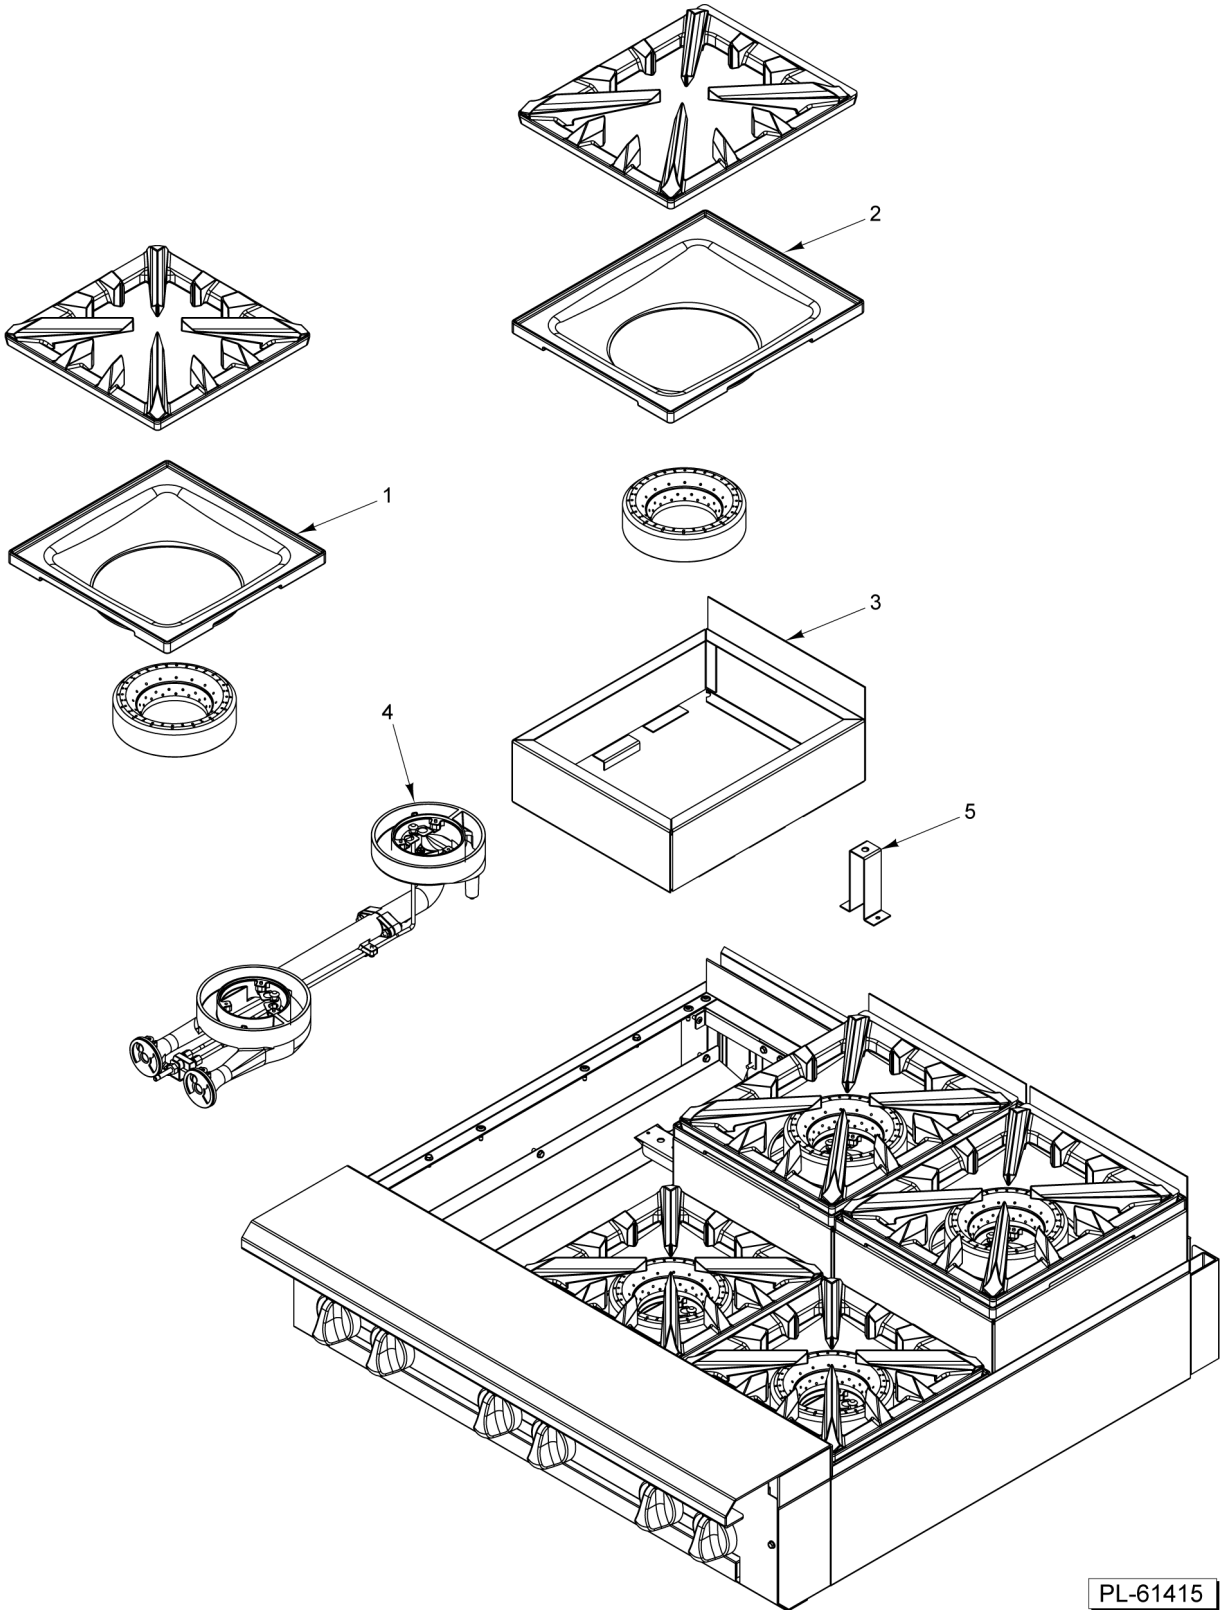

12/18/24/36 IN WORK TOP

ILLUS. PL-61413	PART NO.	NAME OF PART	AMT.
1	00-497984-00001	Retainer - Grate.....	2
2	00-499615-00002	Deflector - Rear (SST) (36" Work Top).....	1
3	00-956725-00002	Deflector - Rear (SST) (24" Work Top).....	1
4	00-956697-00002	Deflector - Rear (SST) (18" Work Top).....	1
5	00-499935-00002	Deflector - Rear (SST) (12" Work Top).....	1
6	FP-012-02	Fitting - Tube 1/2 TBG X 3/8 MPT.....	1
7	00-426509-00010	Tube - Flex 1/2" O.D. 10" Lg.....	1
8	00-957590-00001	Cover Manifold (36" Work Top).....	1
9	00-957572-00001	Cover Manifold (24" Work Top).....	1
10	00-957566-00001	Cover - Manifold (18" Work Top).....	1
11	00-957558-00001	Cover - Manifold (12" Work Top).....	1
12	00-956639-000G1	Work Top Assy. 36".....	1
13	00-956639-000G2	Work Top Assy. 24".....	1
14	00-956639-000G3	Work Top Assy. 18".....	1
15	00-956639-000G4	Work Top Assy. 12".....	1
16	00-499555-00001	Disconnect - Gas Female.....	1
17	00-499047-00001	Bracket - Disconnect.....	1
18	00-499425-000G1	Front Top Assy. (36" Work Top).....	1
19	00-957235-000G1	Front Top Assy - Condiment Rail (36" Work Top).....	1
20	00-956705-000G1	Front Top Assy. (24" Work Top).....	1
21	00-957357-000G1	Front Top Assy. - Condiment Rail (24" Work Top).....	1
22	00-956658-000G1	Front Top Assy (18" Work Top).....	1
23	00-499966-000G1	Front Top Assy. (12" Work Top).....	1
24	00-957067-000G1	Riser - Stub 36" W/Alum. Back.....	1
25	00-957066-000G1	Riser - Stub 24" W/Alum. Back.....	1
26	00-957065-000G1	Riser - Stub 18" W/Alum. Back.....	1
27	00-957064-000G1	Riser - Stub 12" W/Alum. Back.....	1

PL-61414

18/36 IN STEP UP OPEN TOP BURNER

18/36 IN STEP UP OPEN TOP BURNER

ILLUS. PL-61414	PART NO.	NAME OF PART	AMT.
1	00-957882-00001	Bowl - Front 18" Step Up.....2	2
2	00-957881-00001	Bowl - Rear 18" Step Up.....2	2
3	00-957877-000G1	Frame - 18" Step Up.....2	2