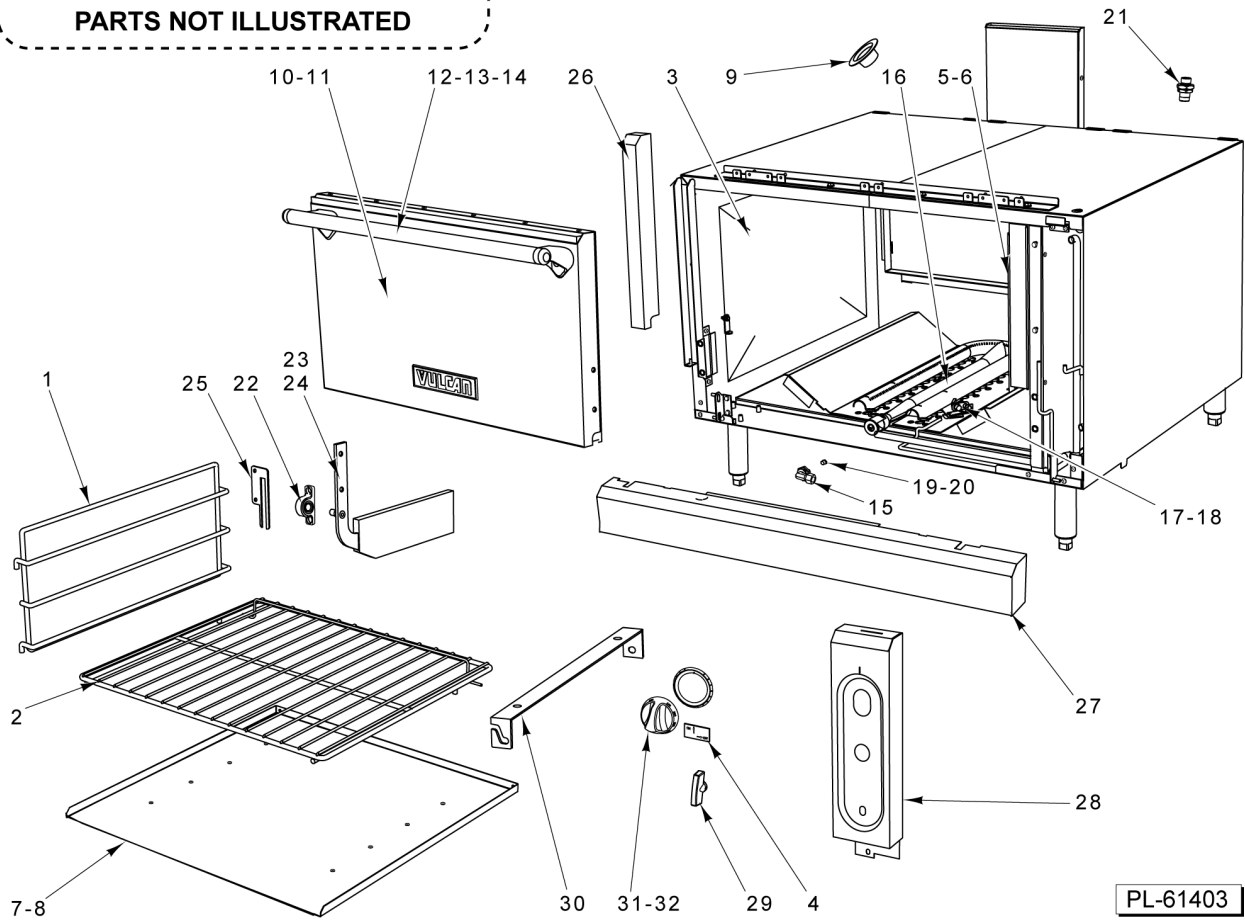

33	00-413112-00012	Leg
34	00-497001-00001	Caster W/O Brake
35	00-497001-00002	Caster W/ Brake
36	00-499516-000G1	Flue Assy.
37	00-499667-00001	Plate - Hearth

PARTS NOT ILLUSTRATED

S MODEL OVEN

S MODEL OVEN

ILLUS. PL-61403	PART NO.	NAME OF PART	AMT.
1	00-499468-00001	Support - Wire Rack.....	2
2	00-499517-00002	Rack, Oven.....	1
3	00-499467-00001	Oven - Side Liner R/H (Porcelain).....	1
4	00-414708-00001	Plate - On-Off.....	1
5	00-499467-00002	Oven - Side Liner L/H (Porcelain).....	1
6	00-499467-00004	Oven - Side Liner L/H (SST).....	1
*7	00-499800-000G1	Bottom Liner (Porcelain).....	1
8	00-499800-000G2	Bottom Liner (SST).....	1
*9	00-405930-00001	Eyelet - Brass.....	1
10	00-499513-000G3	Door W/O Handle.....	1
11	00-499513-000G4	Door W/O Handle (SST).....	1
12	00-956635-00001	Handle - Oven Door.....	1
13	SD-032-07	Self-Tapping Screw 10-24 x 1/2 Hex. Hex Washer Hd., Type TT.....	2
14	NS-047-70	Lock Nut 10-24 Hex.....	2
15	00-404079-0000F	Nozzle, 90 Deg. Burner.....	1
16	00-497891-00001	Burner - Oven.....	1
17	00-412787-00001	Pilot - Oven (NAT).....	1
18	00-412787-00002	Pilot - Oven (LP).....	1
19	00-010901-00031	Orifice - Spud (31 Drill) (Sea Level - 2499 Ft.)(NAT).....	1
20	00-010901-00047	Orifice - Spud (47 Drill) (Sea Level - 2499 Ft.) (LP).....	1
21	00-499554-00001	Disconnect - Main Male Q.....	1
22	00-497906-00001	Bearing - Pillow Block.....	2
23	00-499512-000G3	Counterweight - Oven L.H.....	1
24	00-499512-000G4	Counterweight - Oven R.H.....	1
25	00-499452-00001	Coverplate.....	1
26	00-958353-00001	Cover - Moulian Panel.....	1
27	00-958470-000G1	Kick Panel.....	1
28	00-499507-00001	Panel - Oven Control.....	1
29	00-413157-00001	Knob - Shut Off.....	1
30	00-497883-00001	Bracket - Thermostat Bulb.....	1
31	00-961928-00550	Knob - Oven 550 Deg. F.....	1
32	00-961928-00650	Knob - Oven 650 Deg. F.....	1
33	00-413112-00012	Leg - Plate Mount (6 In.).....	4
34	00-497001-00001	Caster W/O Brake (5 In.).....	AR
35	00-497001-00002	Caster W/ Brake, Swivel (5 In.).....	AR
36	00-499516-000G1	Flue Assy.....	1
37	00-499667-00001	Plate - Hearth.....	1

* No Longer Available