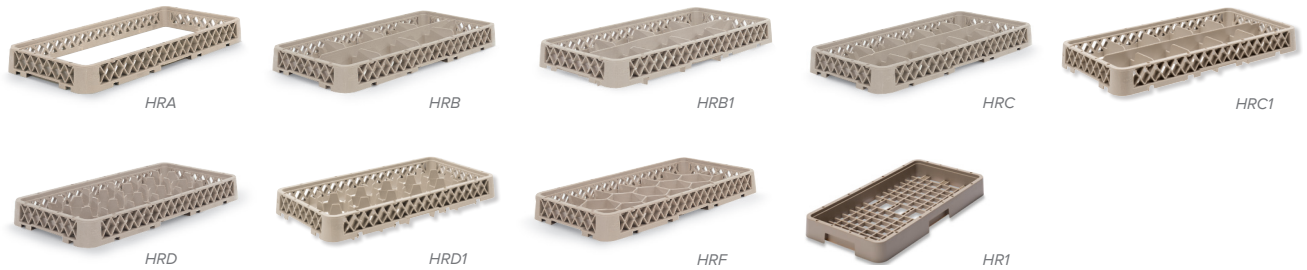

Half-Size Glass and Cup Extenders

*Racks are made to order and cannot be returned.

ITEM #	DESCRIPTION	DIMENSIONS H X W X L IN (CM)	COMPARTMENT SIZE IN (CM)	MAX HEIGHT IN (CM)	CASE LOT	COLOR
HRA	Open extender	2 x 10 x 19 ³ / ₄ (5.1 x 25.4 x 50)	8 ³ / ₈ x 18 ¹ / ₄ (21.3 x 46.5)	1 ¹ / ₄ (4.4)	12	 32
HRB	8-compartment extender	2 x 10 x 19 ³ / ₄ (5.1 x 25.4 x 50)	4 ¹ / ₈ X 4 ⁷ / ₈ (10.5 X 11.3)	1 ¹ / ₄ (4.4)	12	
HRB1	8-compartment dropped extender	3 ¹ / ₈ x 10 x 19 ³ / ₄ (7.9 x 25.4 x 50)	4 ¹ / ₈ X 4 ⁷ / ₈ (10.5 X 11.3)	1 ¹ / ₄ (4.4)	12	
HRC	10-compartment extender	2 x 10 x 19 ³ / ₄ (5.1 x 25.4 x 50)	3 ⁵ / ₈ x 4 ¹ / ₄ (9.2 x 10.8)	1 ¹ / ₄ (4.4)	12	
HRC1	10-compartment dropped extender	3 ¹ / ₈ x 10 x 19 ³ / ₄ (7.9 x 25.4 x 50)	3 ⁵ / ₈ x 4 ¹ / ₄ (9.2 x 10.8)	1 ¹ / ₄ (4.4)	12	
HRD	17-compartment extender	2 x 10 x 19 ³ / ₄ (5.1 x 25.4 x 50)	2 ¹⁵ / ₁₆ (7.5) hexagon	1 ¹ / ₄ (4.4)	12	
HRD1	17-compartment dropped extender	3 ¹ / ₈ x 10 x 19 ³ / ₄ (7.9 x 25.4 x 50)	2 ¹⁵ / ₁₆ (7.5) hexagon	1 ¹ / ₄ (4.4)	12	
HRF	17-compartment extender	2 x 10 x 19 ³ / ₄ (5.1 x 25.4 x 50)	3 (7.6) hexagon	1 ¹ / ₄ (4.4)	12	
HR1	Open half-rack	9 x 18 ¹ / ₈ (22.9 x 45.9)	2 ¹ / ₈ (5.2)	1 ¹ / ₄ (3.2)	12	
HR2	Flatware half-rack	9 x 18 ¹ / ₈ (22.9 x 46)	2 ¹ / ₈ (5.2)	1 ¹ / ₄ (3.2)	12	