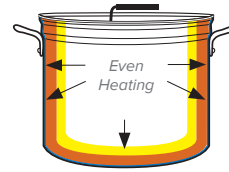

18-8 stainless steel interior does not affect color or flavors of food

3004 aluminum core provides even heat on bottom of pan and side walls

18-0 stainless steel exterior for durability and for use with gas, electric, or induction ranges