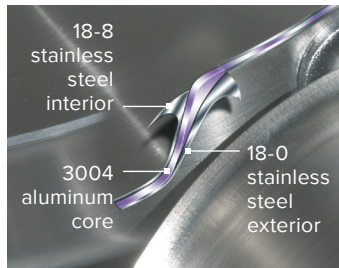

## COOK ON FLAVOR-NEUTRAL 18-8 STAINLESS STEEL

Backed by a lifetime warranty and engineered to retain a precise combination of commercial strength and ergonomic characteristics, Vollrath's Tribute line has earned its reputation as one of the industry's top-performing cookware lines. The heavy-duty 18-8 non-corrosive stainless steel interior guarantees flavor neutrality and is surrounded by a layer of aluminum for even thermal distribution. The magnetic stainless steel outer layer makes Tribute a perfect choice for induction cooking. This exceptional cookware line includes Vollrath's TriVent® handle, an industry-leading handle known for durability and comfort, attached securely with the lifetime Ever-Tite™ Riveting System.

18-8 stainless steel interior does not affect color or flavors of food

3004 aluminum core provides even heat on bottom of pan and side walls

18-0 stainless steel exterior for durability and for use with gas, electric, or induction ranges