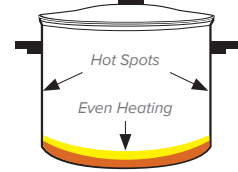

CONVENTIONAL COOKWARE

silicone handles and replacement handles

Oven-safe, cooler-to-the-touch silicone handles: 450° F (232° C) continuously, or up to 600° F (315° C) intermittently. See page 130 for replacement sleeves.

JACOB'S PRIDE® LIFETIME WARRANTY

Tribute Fry Pans with TriVent Handle

- Ideal for frying, sautéing, or searing
- Available in Natural or with CeramiGuard® II nonstick interior, with plated or silicone handle