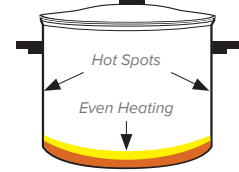

CONVENTIONAL COOKWARE

silicone handles and replacement handles

Oven-safe, cooler-to-the-touch silicone handles: 450° F (232° C) continuously, or up to 600° F (315° C) intermittently. See page 130 for replacement sleeves.

JACOB'S PRIDE® LIFETIME WARRANTY

Tribute Fry Pans with TriVent Handle

- Ideal for frying, sautéing, or searing
- Available in Natural or with CeramiGuard® II nonstick interior, with plated or silicone handle