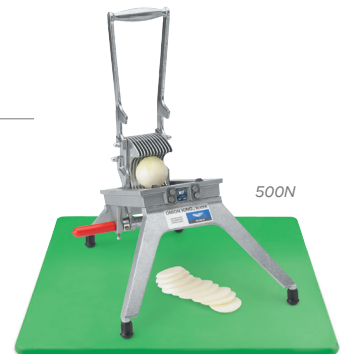

- The perfect cut for high-profit blooming onions
- Lower, sturdy profile takes up less space, provides easy storage
- Ergonomic design for easy leverage
- Spring-loaded handle remains safely in upright position when loading onions

2 TWO YEAR WARRANTY

ITEM #	DESCRIPTION	DIMENSIONS (W X D X H): IN (CM)	REPLACEMENT BLADE ITEM #	CASE LOT
15604	InstaBloom® II	14 x 14 x 19 (30.5 x 68.6 x 40.6)	1560102	1

Onion King®

- Slices whole onions and other firm vegetables in one stroke for fast production
- Cuts exact slice thicknesses every time, raising the quality and consistency of menu items

2 TWO YEAR WARRANTY

COMPLETE UNIT #	CUT DESCRIPTION: IN (MM)	OPEN DIMENSIONS (W X D X H): IN (CM)	CLOSED DIMENSIONS (W X D X H): IN (CM)	BLADE ASSEMBLY*	CASE LOT
500N	⅜ (4.8) – 13 blades	19¼ x 13¾ x 19¼ (49 x 34.9 x 49)	19¼ x 13¾ x 15½ (49 x 34.9 x 39.4)	509	1
501N	¼ (6.4) – 11 blades	19¼ x 13¾ x 19¼ (49 x 34.9 x 49)	19¼ x 13¾ x 15½ (49 x 34.9 x 39.4)	511	1
502N	⅜ (9.5) – 7 blades	19¼ x 13¾ x 19¼ (49 x 34.9 x 49)	19¼ x 13¾ x 15½ (49 x 34.9 x 39.4)	510	1
503N	½ (12.7) – 6 blades	19¼ x 13¾ x 19¼ (49 x 34.9 x 49)	19¼ x 13¾ x 15½ (49 x 34.9 x 39.4)	512	1