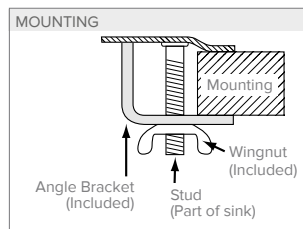

ITEM #	DESCRIPTION	OVERALL DIMENSIONS W X L IN (CM)	BOWL SIZE W x L x D IN (CM)	DRAIN DIA.	CASE LOT
HEAVY-WEIGHT 20-GAUGE					
9101-1	Single-bowl sink	11 x 16 (27.9 x 40.6)	9 x 14 x 10 (22.9 x 35.6 x 25.4)	3½ (8.9)	4
10101-0*	Single-bowl sink	12 x 16 (30.5 x 40.6)	10 x 14 x 10 (25.4 x 35.6 x 25.4)	—	4
10101-1P	Single-bowl sink	12 x 16 (30.5 x 40.6)	10 x 14 x 10 (25.4 x 35.6 x 25.4)	3½ (8.9)	4
12101-1	Single-bowl sink	14 x 16 (35.6 x 40.6)	12 x 14 x 10 (30.5 x 35.6 x 25.4)	3½ (8.9)	2
9102-1	Double-bowl sink	21 x 16 (53.3 x 40.6)	9 x 14 x 10 (22.9 x 35.6 x 25.4)	3½ (8.9)	1
10102-1	Double-bowl sink	23 x 16 (58.4 x 40.6)	10 x 14 x 10 (25.4 x 35.6 x 25.4)	3½ (8.9)	1
12102-1	Double-bowl sink	27 x 16 (68.6 x 40.6)	12 x 14 x 10 (30.5 x 35.6 x 25.4)	3½ (8.9)	1
9103-1	Triple-bowl sink	31 x 16 (78.7 x 40.6)	9 x 14 x 10 (22.9 x 35.6 x 25.4)	3½ (8.9)	1
10103-1	Triple-bowl sink	34 x 16 (86.4 x 40.6)	10 x 14 x 10 (25.4 x 35.6 x 25.4)	3½ (8.9)	1
12103-1	Triple-bowl sink	40 x 16 (101.6 x 40.6)	12 x 14 x 10 (30.5 x 35.6 x 25.4)	3½ (8.9)	1
SUPER-HEAVY-WEIGHT 18-GAUGE					
12121-1	Single-bowl sink	14 x 16 (35.6 x 40.6)	12 x 14 x 12 (30.5 x 35.6 x 30.5)	3½ (8.9)	2
16141-1	Single-bowl sink	18 x 21 (45.7 x 53.3)	16 x 19 x 14 (40.6 x 48.3 x 35.6)	3½ (8.9)	1
12122-1	Double-bowl sink	27 x 16 (68.6 x 40.6)	12 x 14 x 12 (30.5 x 35.6 x 30.5)	3½ (8.9)	1
12123-1	Triple-bowl sink	40 x 16 (101.6 x 40.6)	12 x 14 x 12 (30.5 x 35.6 x 30.5)	3½ (8.9)	1
12123-2	Triple-bowl sink	40 x 16 (101.6 x 40.6)	12 x 14 x 12 (30.5 x 35.6 x 30.5)	2 (5.1)	1

ITEM #	DESCRIPTION	OVERALL DIMENSIONS W X L IN (CM)	BOWL SIZE W x L x D IN (CM)	CASE LOT
12065-2	Double-bowl sink	17 x 13 (43.2 x 33.0)	6½ x 12½ x 5 (15.6 x 30.8 x 12.7)	1
12065-3	Triple-bowl sink	21 x 13 (53.3 x 33.0)	6½ x 12½ x 5 (15.6 x 30.8 x 12.7)	1