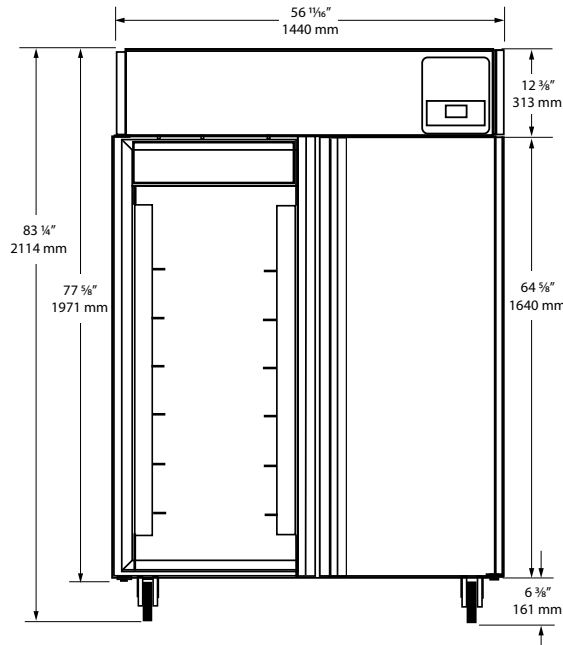

Specifications

Dimensions: 83 ¼" H x 56 7/10" W x 32" D (doors closed), 84 ¼" (doors open)

AISI 304 stainless steel interior and exterior with locks

Autodefrost

CFC-free high-density polyurethane insulated cabinet

Volume of 49 cu ft 2 sections, includes 12 pairs of L style tray guides (trays not included)

Product Specifications • 49 cu ft Pass-Thru Refrigerators, Reach-In

Front

Side

Top

Commercial Warranty

3 Year (parts & labor) / 5 year sealed system (parts)
See complete warranty for details