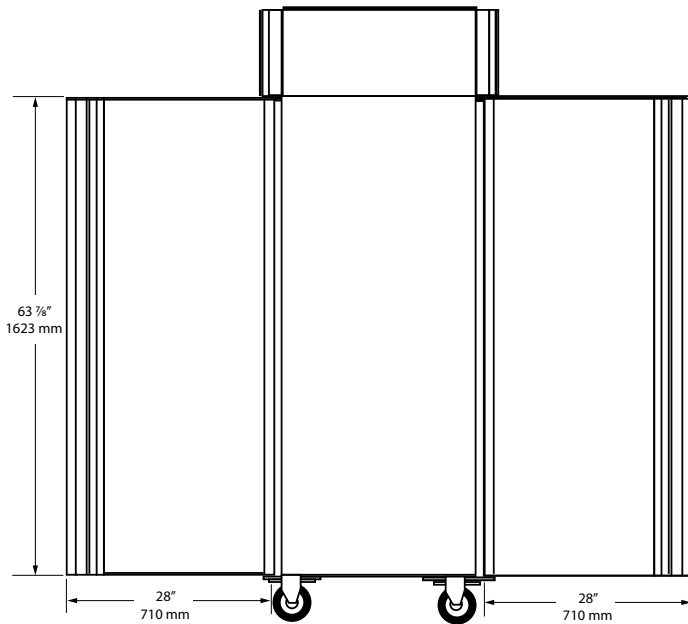

Specifications

Dimensions: 83 ¼" H x 56 7/10" W x 32" D (doors closed), 84 ¼" (doors open)

AISI 304 stainless steel interior and exterior with locks

Autodefrost

CFC-free high-density polyurethane insulated cabinet

Volume of 49 cu ft 2 sections, includes 12 pairs of L style tray guides (trays not included)

Product Specifications • 49 cu ft Pass-Thru Refrigerators, Reach-In

Front

Side

Top

Commercial Warranty

3 Year (parts & labor) / 5 year sealed system (parts)
See complete warranty for details