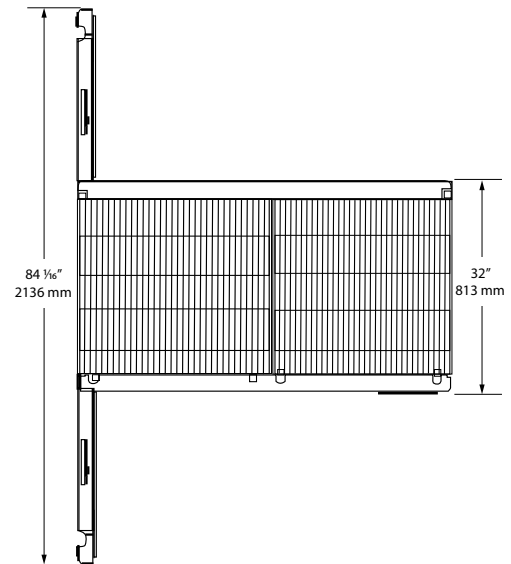

Specifications

Dimensions: 83 ¼" H x 56 7/10" W x 32" D (doors closed), 84 ¼" (doors open)

AISI 304 stainless steel interior and exterior with locks

Autodefrost

CFC-free high-density polyurethane insulated cabinet

Volume of 49 cu ft 2 sections, includes 12 pairs of L style tray guides (trays not included)

Product Specifications • 49 cu ft Pass-Thru Refrigerators, Reach-In

Front

Side

Top

Commercial Warranty

3 Year (parts & labor) / 5 year sealed system (parts)
See complete warranty for details