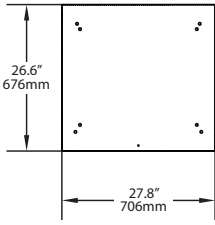

CART & STACKING STAND SPECIFICATIONS

Project _____

Item No. _____

Quantity _____

18" Oven Cart-Front

24" Oven Cart-Front

32" Oven Cart-Front

All Oven Carts-Top Shelf

OVEN DIMENSIONS WITH CARTS

Height - Single Ovens

Cart Only	NGC	C3	HHB	i5	i3
18" (457mm)	37" (940mm)	39.5" (1003mm)	38.5" (978mm)	42.3" (1074mm)	39.25" (997mm)
24" (610mm)	43" (1092mm)	45.5" (1156mm)	44.5" (1130mm)	48.3" (1227mm)	45.25" (1149mm)
32" (813mm)	51" (1295mm)	53.5" (1359mm)	52.5" (1334mm)	56.3" (1430mm)	53.25" (1353mm)

Width - Single Ovens

Cart Only	NGC	C3	HHB	i5	i3
27.8" (706mm)	27.8" (706mm)	29" (737mm)	27.8" (706mm)	28.1" (714mm)	27.8" (706mm)

Width - Stacked Ovens

Cart Only	Top: i3 Bottom: i5	Top: i3 Bottom: i3	Top: i5 Bottom: i5	Top: i5 Bottom: i3	Top: NGC Bottom: NGC	Top: C3 Bottom: C3	Top: NGC Bottom: C3	Top: HHB Bottom: HHB	Top: HHB Bottom: C3	Top: NGC Bottom: HHB
27.8" (706mm)	32.5" (826mm)	32.5" (826mm)	32.5" (826mm)	32.5" (826mm)	27.8" (706mm)	29" (737mm)	29" (737mm)	27.8" (706mm)	29" (737mm)	27.8" (706mm)

OVEN DIMENSIONS WITH CARTS

Cart Dimensions	Width (with extensions)	Width (without extensions)	Depth	Height Single Oven	Height Double Stacked	Height Triple Stacked
Height: 35.8" (909 mm) Width: 20.9" (531 mm) Depth: 24.1" (612 mm)	60.1" (1527mm)	48.3" (1227mm)	35.7" (907mm)	48.8" (1240mm)	-	-
Height: 23.5" (597 mm) Width: 20.9" (531 mm) Depth: 24.1" (612 mm)	60.1" (1527mm)	48.3" (1227mm)	35.7" (907mm)	36.5" (927mm)	49.5" (1257 mm)	62.5" (1588mm)