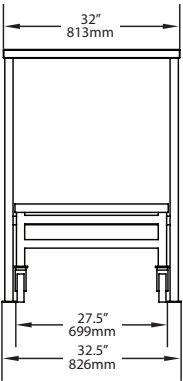

CART & STACKING STAND SPECIFICATIONS

Project _____

Item No. _____

Quantity _____

18" Oven Cart-Front

24" Oven Cart-Front

32" Oven Cart-Front

All Oven Carts-Top Shelf

OVEN DIMENSIONS WITH CARTS

Height - Single Ovens

Cart Only	NGC	C3	HHB	i5	i3
18" (457mm)	37" (940mm)	39.5" (1003mm)	38.5" (978mm)	42.3" (1074mm)	39.25" (997mm)
24" (610mm)	43" (1092mm)	45.5" (1156mm)	44.5" (1130mm)	48.3" (1227mm)	45.25" (1149mm)
32" (813mm)	51" (1295mm)	53.5" (1359mm)	52.5" (1334mm)	56.3" (1430mm)	53.25" (1353mm)

Width - Single Ovens

Cart Only	NGC	C3	HHB	i5	i3
27.8" (706mm)	27.8" (706mm)	29" (737mm)	27.8" (706mm)	28.1" (714mm)	27.8" (706mm)

Width - Stacked Ovens

Cart Only	Top: i3 Bottom: i5	Top: i3 Bottom: i3	Top: i5 Bottom: i5	Top: i5 Bottom: i3	Top: NGC Bottom: NGC	Top: C3 Bottom: C3	Top: NGC Bottom: C3	Top: HHB Bottom: HHB	Top: HHB Bottom: C3	Top: NGC Bottom: HHB
27.8" (706mm)	32.5" (826mm)	32.5" (826mm)	32.5" (826mm)	32.5" (826mm)	27.8" (706mm)	29" (737mm)	29" (737mm)	27.8" (706mm)	29" (737mm)	27.8" (706mm)

OVEN DIMENSIONS WITH CARTS

Cart Dimensions	Width (with extensions)	Width (without extensions)	Depth	Height Single Oven	Height Double Stacked	Height Triple Stacked
Height: 35.8" (909 mm) Width: 20.9" (531 mm) Depth: 24.1" (612 mm)	60.1" (1527mm)	48.3" (1227mm)	35.7" (907mm)	48.8" (1240mm)	-	-
Height: 23.5" (597 mm) Width: 20.9" (531 mm) Depth: 24.1" (612 mm)	60.1" (1527mm)	48.3" (1227mm)	35.7" (907mm)	36.5" (927mm)	49.5" (1257 mm)	62.5" (1588mm)