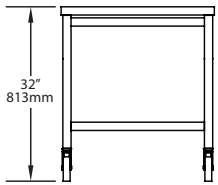

CART & STACKING STAND SPECIFICATIONS

Project _____

Item No. _____

Quantity _____

18" Oven Cart-Front

24" Oven Cart-Front

32" Oven Cart-Front

All Oven Carts-Top Shelf

OVEN DIMENSIONS WITH CARTS

Height - Single Ovens

Cart Only	NGC	C3	HHB	i5	i3
18" (457mm)	37" (940mm)	39.5" (1003mm)	38.5" (978mm)	42.3" (1074mm)	39.25" (997mm)
24" (610mm)	43" (1092mm)	45.5" (1156mm)	44.5" (1130mm)	48.3" (1227mm)	45.25" (1149mm)
32" (813mm)	51" (1295mm)	53.5" (1359mm)	52.5" (1334mm)	56.3" (1430mm)	53.25" (1353mm)

Width - Single Ovens

Cart Only	NGC	C3	HHB	i5	i3
27.8" (706mm)	27.8" (706mm)	29" (737mm)	27.8" (706mm)	28.1" (714mm)	27.8" (706mm)

Width - Stacked Ovens

Cart Only	Top: i3 Bottom: i5	Top: i3 Bottom: i3	Top: i5 Bottom: i5	Top: i5 Bottom: i3	Top: NGC Bottom: NGC	Top: C3 Bottom: C3	Top: NGC Bottom: C3	Top: HHB Bottom: HHB	Top: HHB Bottom: C3	Top: NGC Bottom: HHB
27.8" (706mm)	32.5" (826mm)	32.5" (826mm)	32.5" (826mm)	32.5" (826mm)	27.8" (706mm)	29" (737mm)	29" (737mm)	27.8" (706mm)	29" (737mm)	27.8" (706mm)

OVEN DIMENSIONS WITH CARTS

Cart Dimensions	Width (with extensions)	Width (without extensions)	Depth	Height Single Oven	Height Double Stacked	Height Triple Stacked
Height: 35.8" (909 mm) Width: 20.9" (531 mm) Depth: 24.1" (612 mm)	60.1" (1527mm)	48.3" (1227mm)	35.7" (907mm)	48.8" (1240mm)	-	-
Height: 23.5" (597 mm) Width: 20.9" (531 mm) Depth: 24.1" (612 mm)	60.1" (1527mm)	48.3" (1227mm)	35.7" (907mm)	36.5" (927mm)	49.5" (1257 mm)	62.5" (1588mm)