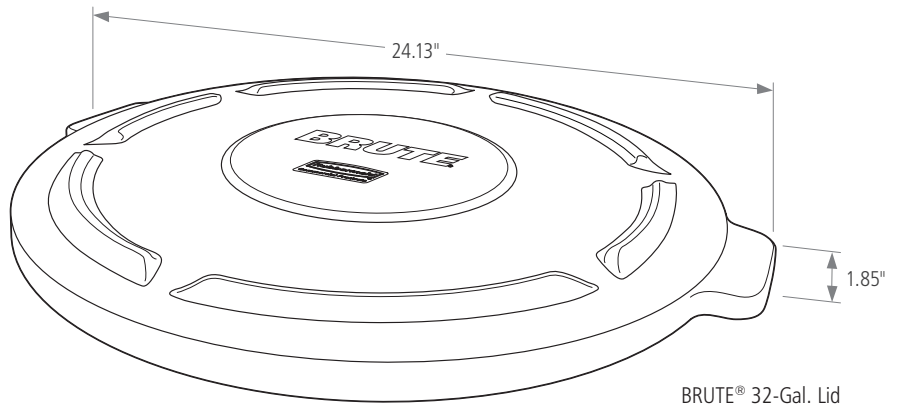

Features and Benefits:

- Self-draining lids have channels that prevent water from pooling, reducing still water buildup, and include ridges that enable stacking to provide space-efficient storage
- Dome top lids have a spring action door that allows for easy trash disposal while keeping odors and insects out
- Self-draining lids and dome top lids both have a snap-lock feature that ensures a secure fit
- Funnel top lids have a cut-out top that enables hands-free refuse disposal and a funnel design that conceals waste from public view