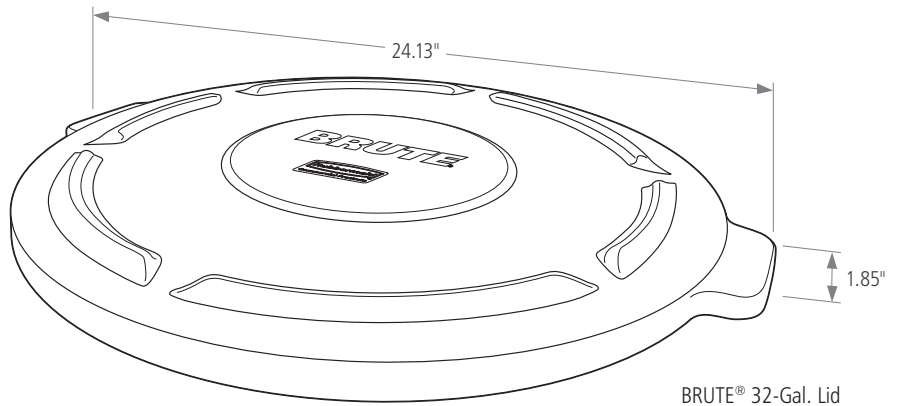

BRUTE® LIDS

BRUTE® lids are constructed with the highest quality material; a UV inhibitor ensures long life in even the most extreme commercial environments. Lids come in a variety of different styles, including self-draining lids, dome top lids, and funnel lids to meet any commercial need.

Features and Benefits:

- Self-draining lids have channels that prevent water from pooling, reducing still water buildup, and include ridges that enable stacking to provide space-efficient storage
- Dome top lids have a spring action door that allows for easy trash disposal while keeping odors and insects out
- Self-draining lids and dome top lids both have a snap-lock feature that ensures a secure fit
- Funnel top lids have a cut-out top that enables hands-free refuse disposal and a funnel design that conceals waste from public view