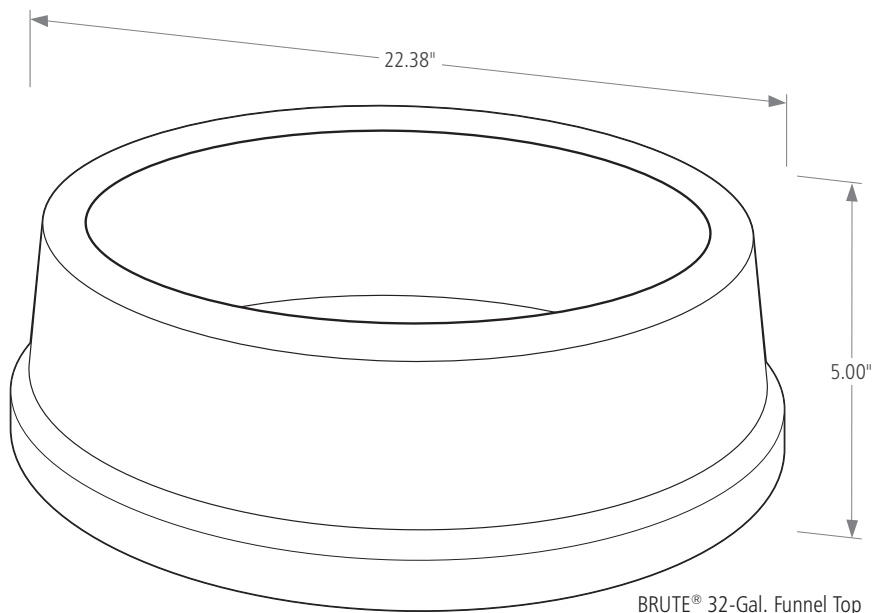

Features and Benefits:

- Self-draining lids have channels that prevent water from pooling, reducing still water buildup, and include ridges that enable stacking to provide space-efficient storage
- Dome top lids have a spring action door that allows for easy trash disposal while keeping odors and insects out
- Self-draining lids and dome top lids both have a snap-lock feature that ensures a secure fit
- Funnel top lids have a cut-out top that enables hands-free refuse disposal and a funnel design that conceals waste from public view