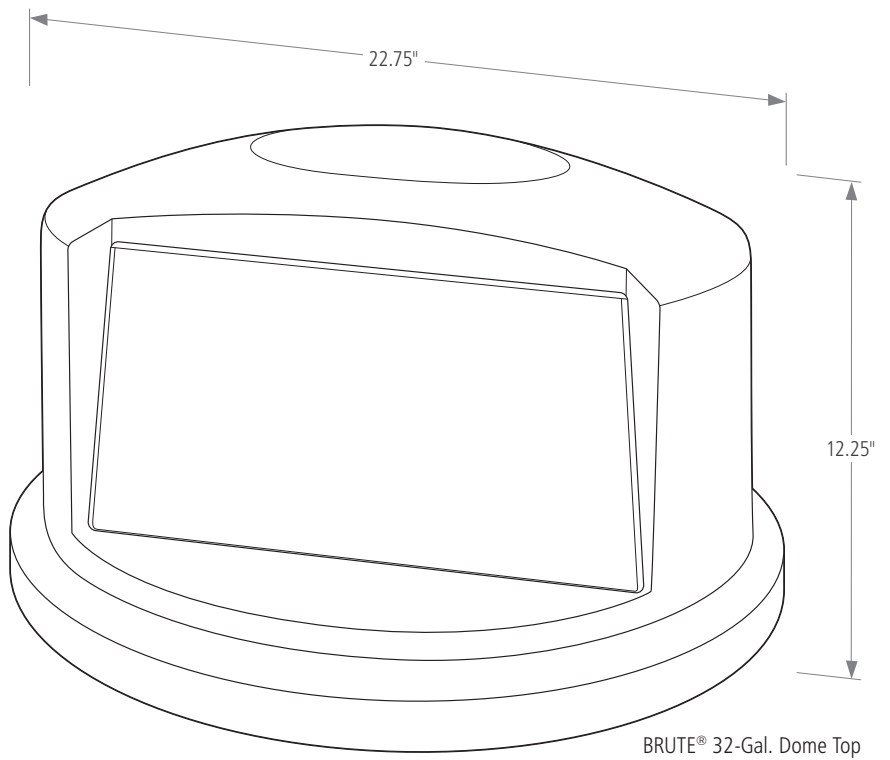

Features and Benefits:

- Self-draining lids have channels that prevent water from pooling, reducing still water buildup, and include ridges that enable stacking to provide space-efficient storage
- Dome top lids have a spring action door that allows for easy trash disposal while keeping odors and insects out
- Self-draining lids and dome top lids both have a snap-lock feature that ensures a secure fit
- Funnel top lids have a cut-out top that enables hands-free refuse disposal and a funnel design that conceals waste from public view