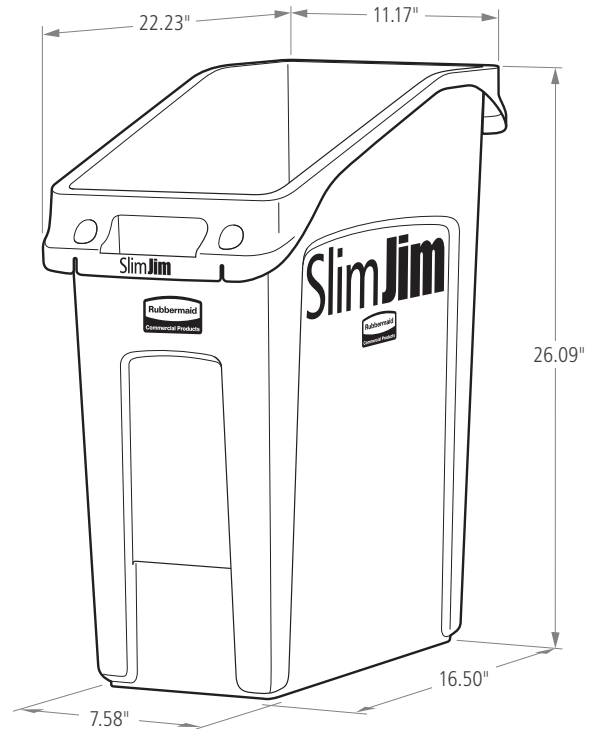

SlimJim

Slim Jim® Under-Counter Containers are a purpose-built solution for space-efficient waste disposal under the counter.

Features and Benefits:

- Large angled opening provides 2x more access under the counter than traditional slim containers*
- Integrated venting channels make removing liners 80% easier, improving productivity and reducing the risk of worker injury
- Bag cinches secure liners around the rim of the container and allow for quick, knot-free liner changes
- Rim and base handles improve grip and control while lifting and emptying full containers
- Reinforced rim maintains structural integrity to resist crushing

Colors available:

Gray, Black, Brown, Beige, Blue, Green

Material Composition:

Injection-molded with high-quality resin

Compatibility:

13-Gallon Slim Jim® Under-Counter Containers:

- Slim Jim® Stainless Steel Dollies
- Intuitive Recycling Label Kit – 2018391

23-Gallon Slim Jim® Under-Counter Containers:

- Intuitive Recycling Label Kit – 197789

*Compared to 23-Gallon Vented Slim Jim® containers

SLIM JIM® UNDER-COUNTER CONTAINERS

13-Gallon Slim Jim® Under-Counter Container