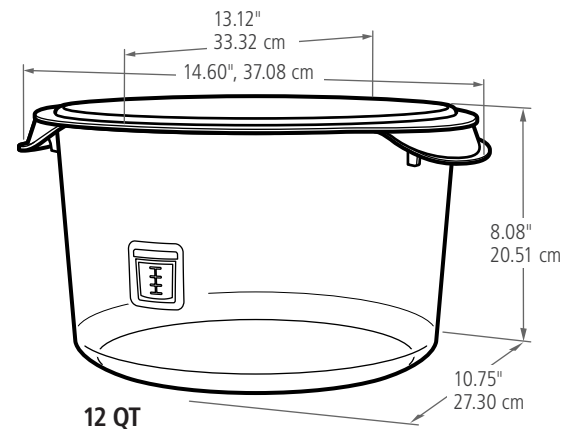

COLOR-CODED ROUND CONTAINERS AND LIDS

The Color-Coded Foodservice System enables users to protect their patrons from foodborne illnesses and allergens. Prevent cross-contamination when storing different types of food with color-coded round containers and lids.

Features and Benefits:

Bases:

- Part of a complete color-coded foodservice system
- Temperature range: 35°F to 150°F (2°C to 66°C)
- Stackable handled containers
- NSF-certified
- Commercial dishwasher-safe

Lids:

- Secure, leak-resistant lids
- Positive-lock lids (double-wall seal) with pull tabs

Material Composition:

Bases: Polypropylene

Lids: Linear Low-density Polyethylene

LIDS AVAILABLE IN THE BELOW COLORS:

BASES AVAILABLE WITH THE BELOW ICONS: