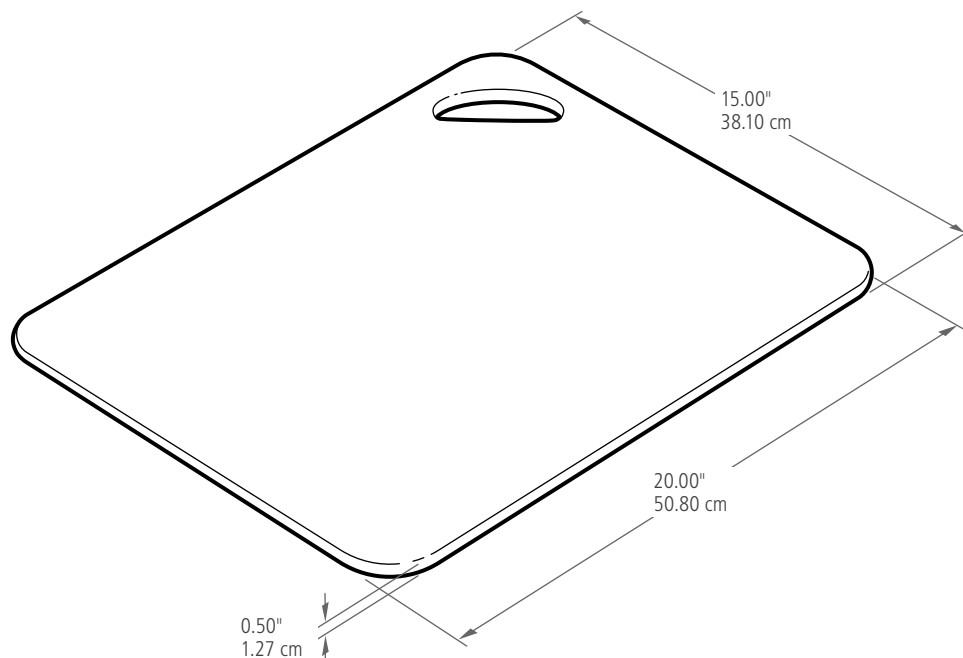

COLOR-CODED CUTTING BOARDS AND RACK

The Color-Coded Foodservice System enables users to protect their patrons from foodborne illnesses and allergens. Dedicated color-coded cutting boards help reduce the risk of cross-contamination during food preparation.

Features and Benefits:

- Part of a complete color-coded foodservice system
- Features a corner hanging hole for easy drying or carrying
- Resists stains and maintains its shape
- NSF-Certified
- Commercial dishwasher-safe
- Stainless steel rack available for convenient storage

Material Composition:

Cutting Boards: High-density Polyethylene
Cutting Board Rack: Stainless Steel

CUTTING BOARD COLORS AVAILABLE:

CUTTING BOARD RACK COLORS AVAILABLE:

STAINLESS STEEL