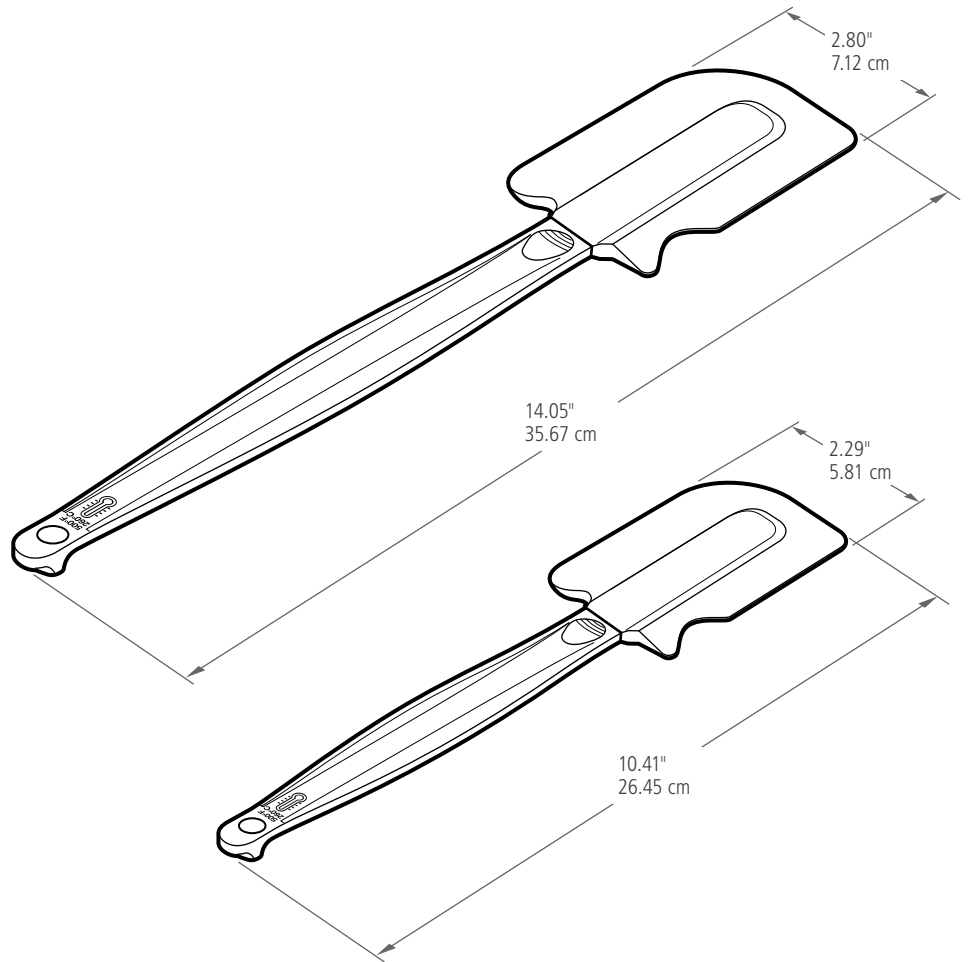

COLOR-CODED HIGH-HEAT SPATULAS

The Color-Coded Foodservice System enables users to protect their patrons from foodborne illnesses and allergens. Color-coded high-heat spatulas reduce the risk of cross-contamination during food preparation.

Features and Benefits:

- Part of a complete color-coded foodservice system
- Resists temperatures to 500°F/260°C
- Clean-Rest™ feature keeps blade off countertops
- Notched, stain-resistant scraper blades cleanly scrape sides of pans without scratching them
- Commercial dishwasher-safe

Material Composition:

Silicone Blade and Nylon Handle

COLORS AVAILABLE:

SKU #	DESCRIPTION	COLOR	LENGTH		WIDTH		WEIGHT		PACK SIZE
			IN	CM	IN	CM	LB	KG	
1981138	COLOR-CODED HIGH-HEAT SPATULA, 9.5"	WHITE	10.41	26.45	2.29	5.81	0.13	0.06	12
FG1962000000	COLOR-CODED HIGH-HEAT SPATULA, 9.5"	RED	10.41	26.45	2.29	5.81	0.13	0.06	24
1981140	COLOR CODED HIGH HEAT SPATULA, 9.5"	GREEN	10.41	26.45	2.29	5.81	0.13	0.06	12
1981141	COLOR-CODED HIGH-HEAT SPATULA, 9.5"	BLUE	10.41	26.45	2.29	5.81	0.13	0.06	12
1981142	COLOR-CODED HIGH-HEAT SPATULA, 9.5"	YELLOW	10.41	26.45	2.29	5.81	0.13	0.06	12
1981143	COLOR-CODED HIGH-HEAT SPATULA, 9.5"	PURPLE	10.41	26.45	2.29	5.81	0.13	0.06	12
1981144	COLOR-CODED HIGH-HEAT SPATULA, 9.5"	BROWN	10.41	26.45	2.29	5.81	0.13	0.06	12
1980415	COLOR-CODED HIGH-HEAT SPATULA, 13.5"	WHITE	14.05	35.67	2.80	7.12	0.21	0.10	12
FG1963000000	COLOR-CODED HIGH-HEAT SPATULA, 13.5"	RED	14.05	35.67	2.80	7.12	0.21	0.10	24
1980417	COLOR-CODED HIGH-HEAT SPATULA, 13.5"	GREEN	14.05	35.67	2.80	7.12	0.21	0.10	12
1980418	COLOR-CODED HIGH-HEAT SPATULA, 13.5"	BLUE	14.05	35.67	2.80	7.12	0.21	0.10	12
1980419	COLOR-CODED HIGH-HEAT SPATULA, 13.5"	YELLOW	14.05	35.67	2.80	7.12	0.21	0.10	12
1980420	COLOR-CODED HIGH-HEAT SPATULA, 13.5"	PURPLE	14.05	35.67	2.80	7.12	0.21	0.10	12
1980421	COLOR-CODED HIGH-HEAT SPATULA, 13.5"	BROWN	14.05	35.67	2.80	7.12	0.21	0.10	12