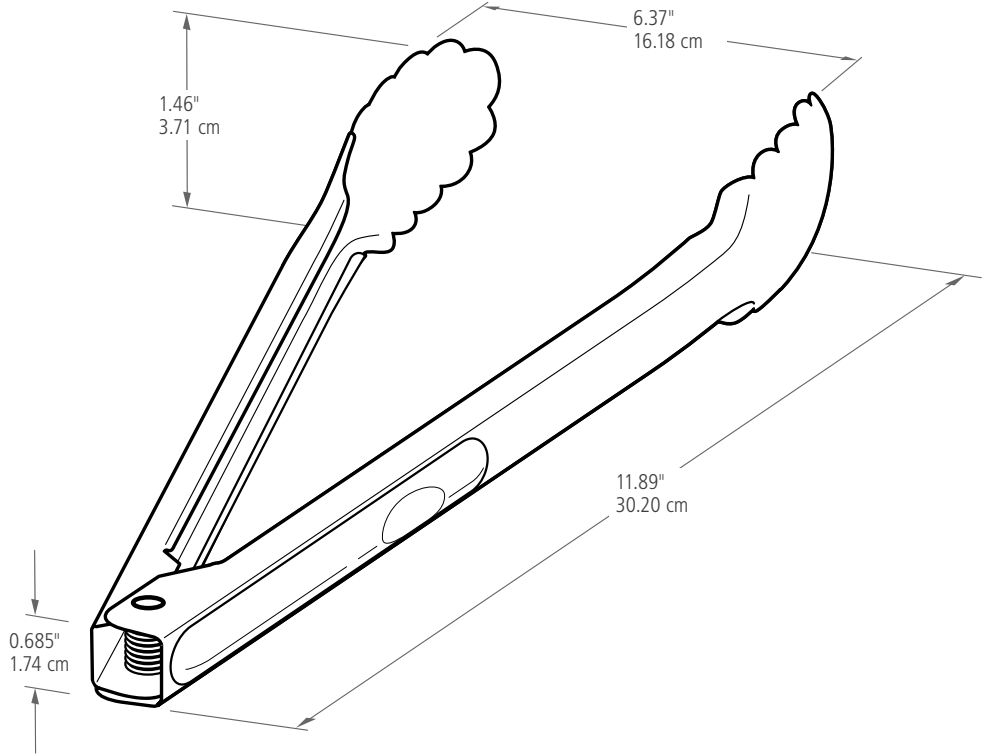

COLOR-CODED TONGS

The Color-Coded Foodservice System enables users to protect their patrons from foodborne illnesses and allergens. Color-coded tongs help keep food separated and reduce the risk of cross-contamination during food preparation or while serving.

Features and Benefits:

- Part of a complete color-coded foodservice system
- 22-gauge stainless steel
- Rubber grip on handles enables better control
- Scalloped-edge design for easy gripping of food
- Commercial dishwasher-safe

Material Composition:

Stainless Steel

COLORS AVAILABLE:

SKU #	DESCRIPTION	COLOR	LENGTH		WIDTH		HEIGHT		WEIGHT		PACK SIZE
			IN	CM	IN	CM	IN	CM	LB	KG	
1980422	COLOR-CODED TONGS, 12"	WHITE	12.00	30.20	6.37	16.18	1.46	3.71	0.13	0.06	6
1980423	COLOR-CODED TONGS, 12"	RED	12.00	30.20	6.37	16.18	1.46	3.71	0.13	0.06	6
1980424	COLOR-CODED TONGS, 12"	GREEN	12.00	30.20	6.37	16.18	1.46	3.71	0.13	0.06	6
1980425	COLOR-CODED TONGS, 12"	BLUE	12.00	30.20	6.37	16.18	1.46	3.71	0.13	0.06	6
1980426	COLOR-CODED TONGS, 12"	YELLOW	12.00	30.20	6.37	16.18	1.46	3.71	0.13	0.06	6
1980427	COLOR-CODED TONGS, 12"	PURPLE	12.00	30.20	6.37	16.18	1.46	3.71	0.13	0.06	6
1980428	COLOR-CODED TONGS, 12"	BROWN	12.00	30.20	6.37	16.18	1.46	3.71	0.13	0.06	6