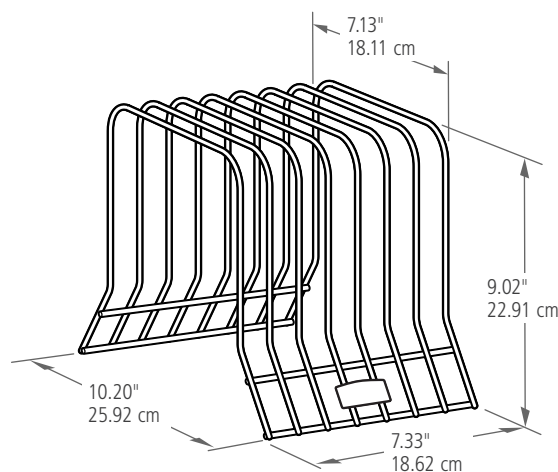

Material Composition:

Cutting Boards: High-density Polyethylene
Cutting Board Rack: Stainless Steel

CUTTING BOARD COLORS AVAILABLE:

CUTTING BOARD RACK COLORS AVAILABLE:

STAINLESS STEEL

SKU #	DESCRIPTION	COLOR	LENGTH		WIDTH		HEIGHT		WEIGHT		PACK SIZE
			IN	CM	IN	CM	IN	CM	LB	KG	
1980407	15" X 20" COLOR-CODED CUTTING BOARD	WHITE	20.00	50.80	15.00	38.10	0.50	1.27	5.03	2.28	6
1980408	15" X 20" COLOR-CODED CUTTING BOARD	RED	20.00	50.80	15.00	38.10	0.50	1.27	5.03	2.28	6
1980409	15" X 20" COLOR-CODED CUTTING BOARD	GREEN	20.00	50.80	15.00	38.10	0.50	1.27	5.03	2.28	6
1980410	15" X 20" COLOR-CODED CUTTING BOARD	BLUE	20.00	50.80	15.00	38.10	0.50	1.27	5.03	2.28	6
1980411	15" X 20" COLOR-CODED CUTTING BOARD	YELLOW	20.00	50.80	15.00	38.10	0.50	1.27	5.03	2.28	6
1980412	15" X 20" COLOR-CODED CUTTING BOARD	PURPLE	20.00	50.80	15.00	38.10	0.50	1.27	5.03	2.28	6
1980413	15" X 20" COLOR-CODED CUTTING BOARD	BROWN	20.00	50.80	15.00	38.10	0.50	1.27	5.03	2.28	6
1980414	CUTTING BOARD RACK	STAINLESS STEEL	10.20	25.92	7.33	18.62	9.02	22.91	2.24	1.02	1