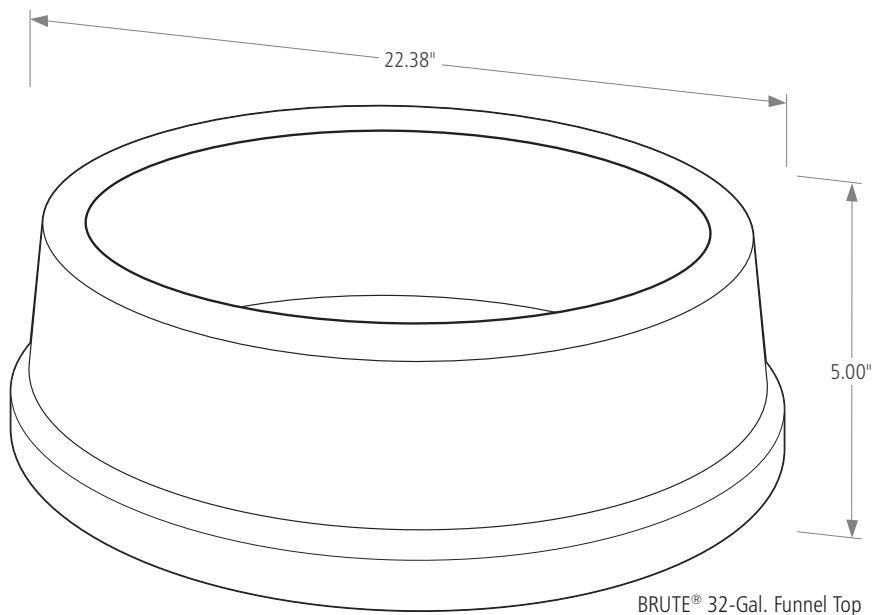

Features and Benefits:

- Self-draining lids have channels that prevent water from pooling, reducing still water buildup, and include ridges that enable stacking to provide space-efficient storage
- Dome top lids have a spring action door that allows for easy trash disposal while keeping odors and insects out
- Self-draining lids and dome top lids both have a snap-lock feature that ensures a secure fit
- Funnel top lids have a cut-out top that enables hands-free refuse disposal and a funnel design that conceals waste from public view