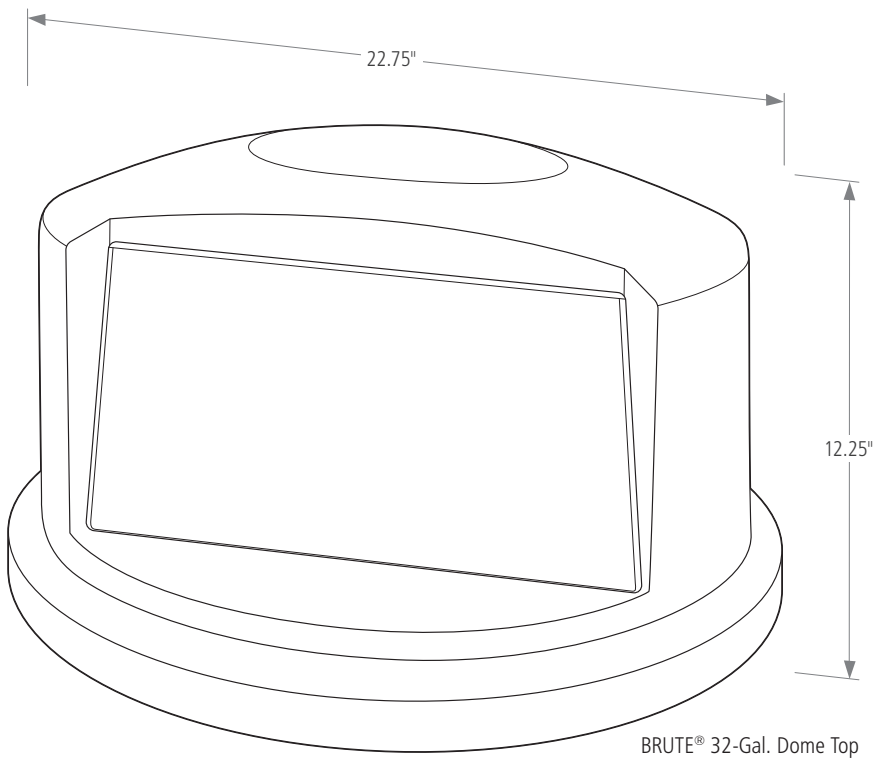

Features and Benefits:

- Self-draining lids have channels that prevent water from pooling, reducing still water buildup, and include ridges that enable stacking to provide space-efficient storage
- Dome top lids have a spring action door that allows for easy trash disposal while keeping odors and insects out
- Self-draining lids and dome top lids both have a snap-lock feature that ensures a secure fit
- Funnel top lids have a cut-out top that enables hands-free refuse disposal and a funnel design that conceals waste from public view