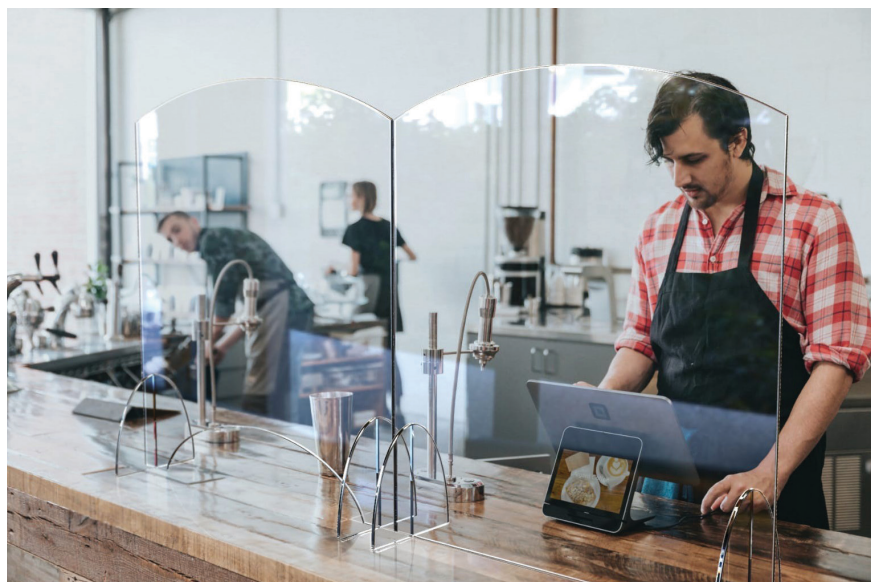

Avant Garde™ Acrylic Sneeze Guard with Pass-Through Door*

48 x 10 x 40 in

Item # AG020

Door Dimensions:
24" w x 15" h

Available with or without a pass-through window.