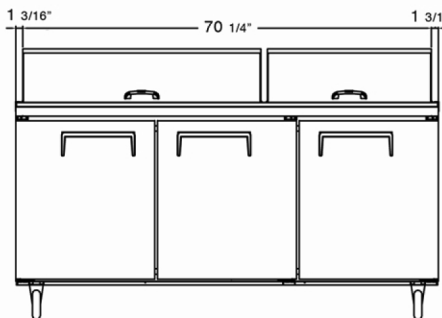

C-SP72-30BT-HC