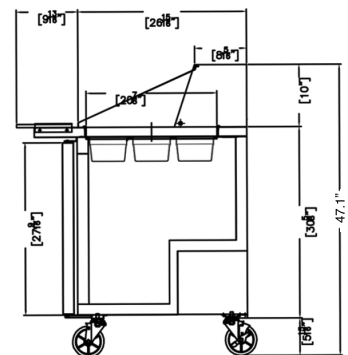

MODEL	DOORS	NUM. OF (1/6) SIZE PANS*	CAPACITY CU/FT	SHELVES	H/P	AMPS	VOLTAGE	ENERGY CONSUMPTION KWH/24 HR	PLUG TYPE	TEMP RANGE	EXTERIOR DIMENSIONS W X D X H*	INSIDE DIMENSIONS W X D X H**	PACKAGED DIMENSIONS W X D X H**	WEIGHT	PACKAGED WEIGHT
C-SP27-12BT-HC	1	12	6.5	1	1/4	3.3	115/60/1	1.6	Nema 5-15P	+33° F (~) +41° F	27.5" x 34" x 47.1"	23.9" x 23.6" x 26.4"	30" x 37" x 51"	189 lbs.	198 lbs.
C-SP48-18BT-HC	2	18	12	2	1/3	5.1	115/60/1	1.9	Nema 5-15P	+33° F (~) +41° F	48.2" x 34" x 47.1"	44.7" x 23.6" x 26.4"	51" x 37" x 51"	253 lbs.	280 lbs.
C-SP60-24BT-HC	2	24	18.2	2	1/2	5.1	115/60/1	2.1	Nema 5-15P	+33° F (~) +41° F	60.2" x 34" x 47.1"	56.7" x 23.6" x 26.4"	64" x 37" x 51"	308 lbs.	323 lbs.
C-SP72-30BT-HC	3	30	24.5	3	1/2	5.7	115/60/1	2.3	Nema 5-15P	+33° F (~) +41° F	72.7" x 34" x 47.1"	56.7" x 23.6" x 26.4"	75" x 37" x 51"	362 lbs.	374 lbs.

* Pans are not included

** Total height includes casters

NOTE: MIGALI® RESERVES THE RIGHT TO CHANGE SPECIFICATIONS WITHOUT NOTICE

DIMENSIONAL DRAWINGS

C-SP27-12BT-

C-SP48-18BT-

C-SP60-24BT-

**C-SP27-12BT-HC
TOP VIEW**

**C-SP48-18BT-HC
TOP VIEW**

**C-SP60-24BT-HC
TOP VIEW**

C-SP72-30BT-HC

C-SP72-30BT-HC TOP VIEW

SIDE VIEW(1,2,3)

MIGALI® REMAINS AN AMERICAN FAMILY COMPANY SINCE 1955