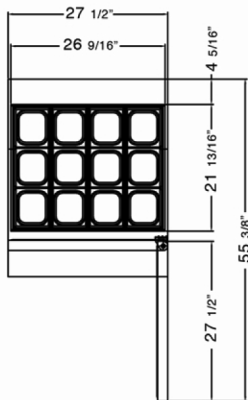

MODEL	DOORS	NUM. OF (1/6) SIZE PANS*	CAPACITY CU/FT	SHELVES	H/P	AMPS	VOLTAGE	ENERGY CONSUMPTION KWH/24 HR	PLUG TYPE	TEMP RANGE	EXTERIOR DIMENSIONS W X D X H*	INSIDE DIMENSIONS W X D X H**	PACKAGED DIMENSIONS W X D X H**	WEIGHT	PACKAGED WEIGHT
C-SP27-12BT-HC	1	12	6.5	1	1/4	3.3	115/60/1	1.6	Nema 5-15P	+33° F (~) +41° F	27.5" x 34" x 47.1"	23.9" x 23.6" x 26.4"	30" x 37" x 51"	189 lbs.	198 lbs.
C-SP48-18BT-HC	2	18	12	2	1/3	5.1	115/60/1	1.9	Nema 5-15P	+33° F (~) +41° F	48.2" x 34" x 47.1"	44.7" x 23.6" x 26.4"	51" x 37" x 51"	253 lbs.	280 lbs.
C-SP60-24BT-HC	2	24	18.2	2	1/2	5.1	115/60/1	2.1	Nema 5-15P	+33° F (~) +41° F	60.2" x 34" x 47.1"	56.7" x 23.6" x 26.4"	64" x 37" x 51"	308 lbs.	323 lbs.
C-SP72-30BT-HC	3	30	24.5	3	1/2	5.7	115/60/1	2.3	Nema 5-15P	+33° F (~) +41° F	72.7" x 34" x 47.1"	56.7" x 23.6" x 26.4"	75" x 37" x 51"	362 lbs.	374 lbs.

* Pans are not included

** Total height includes casters

NOTE: MIGALI® RESERVES THE RIGHT TO CHANGE SPECIFICATIONS WITHOUT NOTICE

DIMENSIONAL DRAWINGS

C-SP27-12BT-

C-SP48-18BT-

C-SP60-24BT-

**C-SP27-12BT-HC
TOP VIEW**