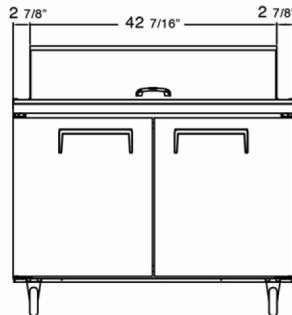

MODEL	DOORS	NUM. OF (1/6) SIZE PANS*	CAPACITY CU/FT	SHELVES	H/P	AMPS	VOLTAGE	ENERGY CONSUMPTION KWH/24 HR	PLUG TYPE	TEMP RANGE	EXTERIOR DIMENSIONS W X D X H*	INSIDE DIMENSIONS W X D X H**	PACKAGED DIMENSIONS W X D X H**	WEIGHT	PACKAGED WEIGHT
C-SP27-12BT-HC	1	12	6.5	1	1/4	3.3	115/60/1	1.6	Nema 5-15P	+33° F (~) +41° F	27.5" x 34" x 47.1"	23.9" x 23.6" x 26.4"	30" x 37" x 51"	189 lbs.	198 lbs.
C-SP48-18BT-HC	2	18	12	2	1/3	5.1	115/60/1	1.9	Nema 5-15P	+33° F (~) +41° F	48.2" x 34" x 47.1"	44.7" x 23.6" x 26.4"	51" x 37" x 51"	253 lbs.	280 lbs.
C-SP60-24BT-HC	2	24	18.2	2	1/2	5.1	115/60/1	2.1	Nema 5-15P	+33° F (~) +41° F	60.2" x 34" x 47.1"	56.7" x 23.6" x 26.4"	64" x 37" x 51"	308 lbs.	323 lbs.
C-SP72-30BT-HC	3	30	24.5	3	1/2	5.7	115/60/1	2.3	Nema 5-15P	+33° F (~) +41° F	72.7" x 34" x 47.1"	56.7" x 23.6" x 26.4"	75" x 37" x 51"	362 lbs.	374 lbs.

* Pans are not included

** Total height includes casters

NOTE: MIGALI® RESERVES THE RIGHT TO CHANGE SPECIFICATIONS WITHOUT NOTICE

DIMENSIONAL DRAWINGS

C-SP27-12BT-

C-SP48-18BT-

C-SP60-24BT-

**C-SP27-12BT-HC
TOP VIEW**