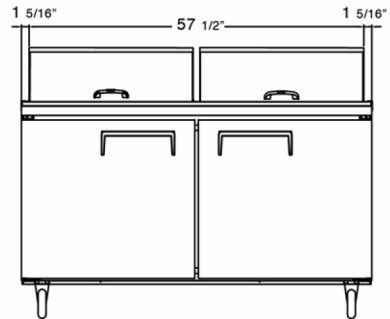

MODEL	DOORS	NUM. OF (1/6) SIZE PANS*	CAPACITY CU/FT	SHELVES	H/P	AMPS	VOLTAGE	ENERGY CONSUMPTION KWH/24 HR	PLUG TYPE	TEMP RANGE	EXTERIOR DIMENSIONS W X D X H*	INSIDE DIMENSIONS W X D X H**	PACKAGED DIMENSIONS W X D X H**	WEIGHT	PACKAGED WEIGHT
C-SP27-12BT-HC	1	12	6.5	1	1/4	3.3	115/60/1	1.6	Nema 5-15P	+33° F (~) +41° F	27.5" x 34" x 47.1"	23.9" x 23.6" x 26.4"	30" x 37" x 51"	189 lbs.	198 lbs.
C-SP48-18BT-HC	2	18	12	2	1/3	5.1	115/60/1	1.9	Nema 5-15P	+33° F (~) +41° F	48.2" x 34" x 47.1"	44.7" x 23.6" x 26.4"	51" x 37" x 51"	253 lbs.	280 lbs.
C-SP60-24BT-HC	2	24	18.2	2	1/2	5.1	115/60/1	2.1	Nema 5-15P	+33° F (~) +41° F	60.2" x 34" x 47.1"	56.7" x 23.6" x 26.4"	64" x 37" x 51"	308 lbs.	323 lbs.
C-SP72-30BT-HC	3	30	24.5	3	1/2	5.7	115/60/1	2.3	Nema 5-15P	+33° F (~) +41° F	72.7" x 34" x 47.1"	56.7" x 23.6" x 26.4"	75" x 37" x 51"	362 lbs.	374 lbs.

* Pans are not included

** Total height includes casters

NOTE: MIGALI® RESERVES THE RIGHT TO CHANGE SPECIFICATIONS WITHOUT NOTICE

DIMENSIONAL DRAWINGS

C-SP27-12BT-

C-SP48-18BT-

C-SP60-24BT-

**C-SP27-12BT-HC
TOP VIEW**