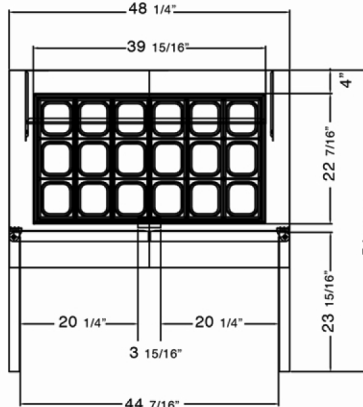

**C-SP48-18BT-HC
TOP VIEW**