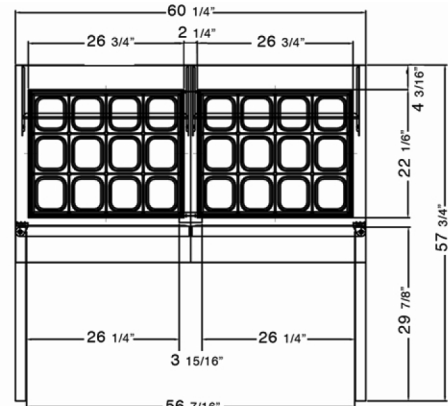

**C-SP60-24BT-HC
TOP VIEW**