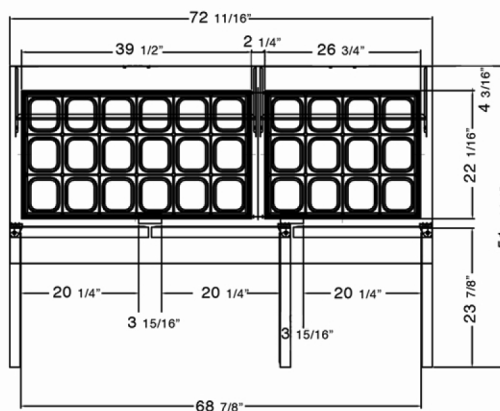

MODEL	DOORS	NUM. OF (1/6) SIZE PANS*	CAPACITY CU/FT	SHELVES	H/P	AMPS	VOLTAGE	ENERGY CONSUMPTION KWH/24 HR	PLUG TYPE	TEMP RANGE	EXTERIOR DIMENSIONS W X D X H*	INSIDE DIMENSIONS W X D X H**	PACKAGED DIMENSIONS W X D X H**	WEIGHT	PACKAGED WEIGHT
C-SP27-12BT-HC	1	12	6.5	1	1/4	3.3	115/60/1	1.6	Nema 5-15P	+33° F (~) +41° F	27.5" x 34" x 47.1"	23.9" x 23.6" x 26.4"	30" x 37" x 51"	189 lbs.	198 lbs.
C-SP48-18BT-HC	2	18	12	2	1/3	5.1	115/60/1	1.9	Nema 5-15P	+33° F (~) +41° F	48.2" x 34" x 47.1"	44.7" x 23.6" x 26.4"	51" x 37" x 51"	253 lbs.	280 lbs.
C-SP60-24BT-HC	2	24	18.2	2	1/2	5.1	115/60/1	2.1	Nema 5-15P	+33° F (~) +41° F	60.2" x 34" x 47.1"	56.7" x 23.6" x 26.4"	64" x 37" x 51"	308 lbs.	323 lbs.
C-SP72-30BT-HC	3	30	24.5	3	1/2	5.7	115/60/1	2.3	Nema 5-15P	+33° F (~) +41° F	72.7" x 34" x 47.1"	56.7" x 23.6" x 26.4"	75" x 37" x 51"	362 lbs.	374 lbs.

* Pans are not included

** Total height includes casters

NOTE: MIGALI® RESERVES THE RIGHT TO CHANGE SPECIFICATIONS WITHOUT NOTICE

DIMENSIONAL DRAWINGS

C-SP27-12BT-

C-SP48-18BT-

C-SP60-24BT-

**C-SP27-12BT-HC
TOP VIEW**

**C-SP48-18BT-HC
TOP VIEW**

**C-SP60-24BT-HC
TOP VIEW**

C-SP72-30BT-HC

C-SP72-30BT-HC TOP VIEW

SIDE VIEW(1,2,3)

MIGALI® REMAINS AN AMERICAN FAMILY COMPANY SINCE 1955