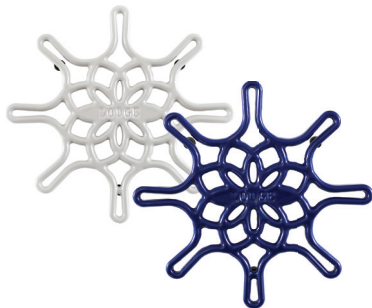

	weight	length	width	height	cubic feet	UPC	
EC70D13 7 Quart Oval Oyster Enameled Cast Iron Dutch Oven *							
each	17.86 LB	15.7 L	11.45 W	6.28 H	0.653 FT ³	075536-46870-9	
case	18.69 LB	17.15 L	12.35 W	6.8 H	0.833 FT ³	1-00-75536-46870-6	1 PACK
Oven safe up to 500° F.							
EC70D43 Red *				item UPC	075536-46890-7	case UPC	1-00-75536-46890-4

EC2C32 2 Quart Oval Indigo Enameled Cast Iron Casserole *							
each	7.04 LB	15.75 L	10.09 W	3.01 H	0.276 FT ³	075536-46507-4	
case	7.42 LB	16.75 L	11.4 W	3.51 H	0.387 FT ³	1-00-75536-46507-1	1 PACK
Oven safe up to 500° F.							
EC2C43 Red *				item UPC	075536-46508-1	case UPC	1-00-75536-46508-8

EC8AT08 8 Inch Biscotti Enameled Cast Iron Antler Trivet *							
each	1.56 LB	0.75 L	8 W	8 H	0.028 FT ³	075536-46500-5	
case	10.12 LB	10.3 L	8.5 W	8.3 H	0.421 FT ³	6-00-75536-46500-7	6 PACK
EC8AT18 Midnight Chrome *				item UPC	075536-46501-2	case UPC	6-00-75536-46501-4

EC8ST13 8 Inch Oyster Enameled Cast Iron Skillet Trivet *							
each	0.93 LB	0.75 L	8 W	8 H	0.029 FT ³	075536-46502-9	
case	6.36 LB	10.3 L	8.5 W	8.3 H	0.421 FT ³	6-00-75536-46502-1	6 PACK
EC8ST32 Indigo *				item UPC	075536-46503-6	case UPC	6-00-75536-46503-8