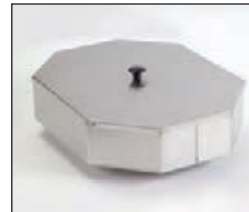

#09559 Round Dish Cover