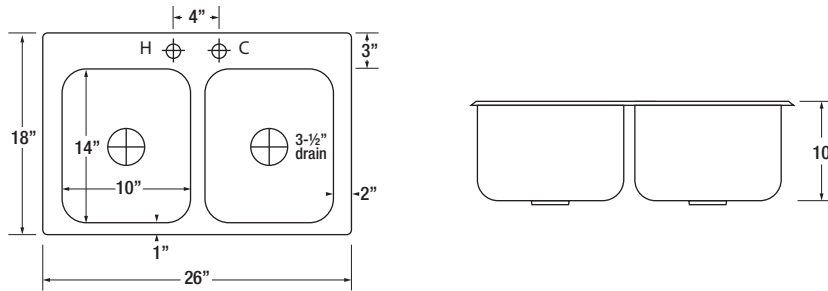

Model: _____ Item #: _____ Date: _____

Project: _____ Qty: _____ Approved By: _____

Drop-In Sinks with 3-1/2" Drains

Drop-In Sinks

HS-2619