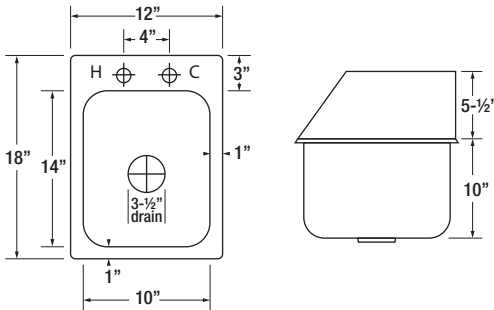

Model: _____ Item #: _____ Date: _____

Project: _____ Qty: _____ Approved By: _____

Drop-In Sinks with 3-1/2" Drains

Drop-In Sinks

HS-1220