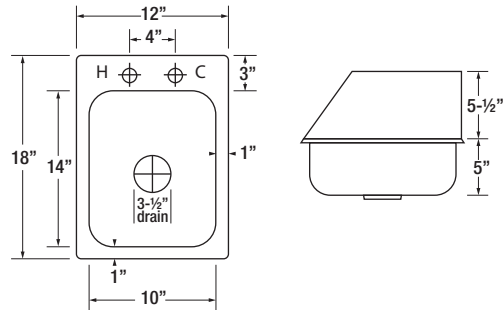

Model: _____ Item #: _____ Date: _____

Project: _____ Qty: _____ Approved By: _____

Drop-In Sinks with 3-1/2" Drains

Drop-In Sinks

HS-1225