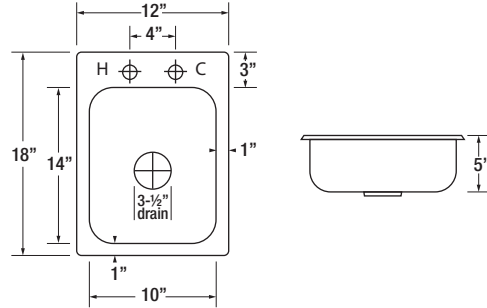

Model: _____ Item #: _____ Date: _____

Project: _____ Qty: _____ Approved By: _____

Drop-In Sinks with 3-1/2" Drains

Drop-In Sinks

HS-1425