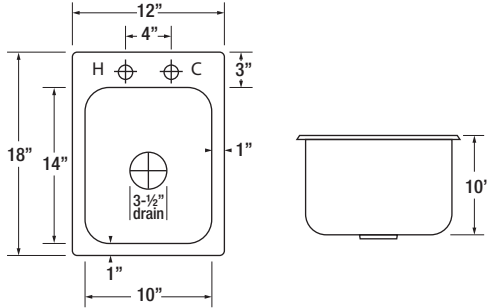

Model: _____ Item #: _____ Date: _____

Project: _____ Qty: _____ Approved By: _____

Drop-In Sinks with 3-1/2" Drains

Drop-In Sinks

HS-1419