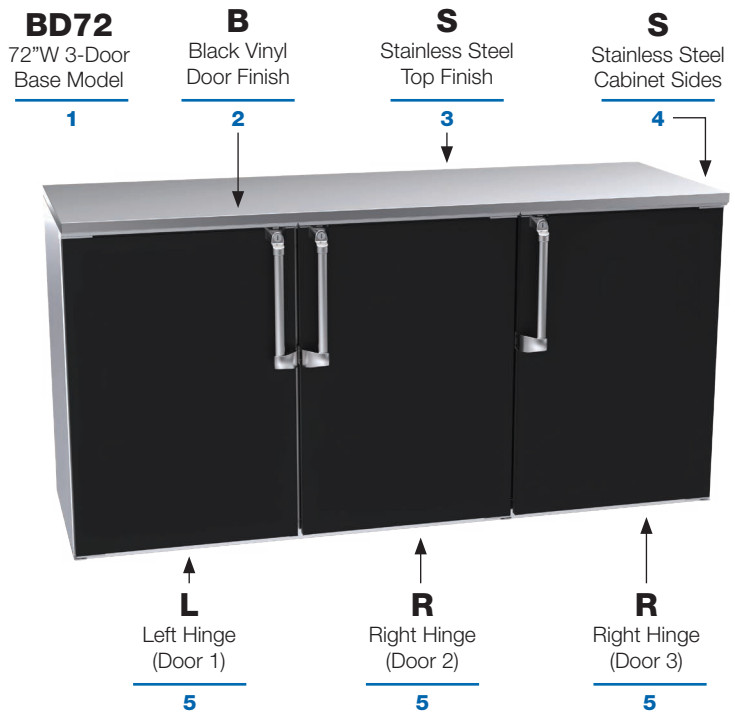

BD48-BSS-LR
shown with optional stainless steel top

Back Bar Dry Storage Cabinets (Non-Refrigerated)

- 35" high without top, 36" high with optional 1" stainless steel top
- 24" front to back depth (25" with top)
- Stainless steel handles with built-in locks
- Choice of door styles and finish (see configuration table below)
- Heavy duty doors with built-in locks
- All stainless steel, coved corner interior
- NSF epoxy coated durable shelves
- 1 bottom & 2 adjustable shelves per door
- Pre-drilled bottom for optional legs or casters
(uses 1/4-20 self tapping 1/2"L screw)

Back Bar Dry Storage Cabinet Configuration Table

Use this configuration table to create your back bar refrigerator. Choose a Letter in each numbered category to build your model number. See below example.

No.	Category	Letter	Description
1	Base Model	BD24	24"W 1-Door
		BD48	48"W 2-Door
		BD72	72"W 3-Door
2	Door Finish	B	Black Vinyl
		S	Stainless Steel
3	Top Finish	N	Unfinished
		S	Stainless Steel
4	Cabinet Sides	S	Stainless Steel
5	Door Hinge	L	Left Hinge
		R	Right Hinge

Choose a Letter in each numbered category to build your model number.

Back Bar Dry Storage Options

Model	Description
BS-100	6" Stainless Steel Legs (Set of 4)
BS-101	6" Stainless Steel Legs (Set of 6)
BS-102	4" Stainless Steel Legs (Set of 4)
BS-103	4" Stainless Steel Legs (Set of 6)
BS-106	Left Side Stainless Steel Kick Plate
BS-107	Right Side Stainless Steel Kick Plate
BS-124	24" Stainless Steel Front Kick Plate
BS-148	48" Stainless Steel Front Kick Plate