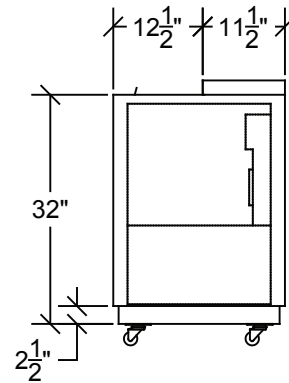

Model: _____ Item #: _____ Date: _____
 Project: _____ Qty: _____ Approved By: _____

Slide Top Bottle Coolers

Refrigeration

BC48-SS Shown

Available in Black Vinyl or Stainless Steel

Standard Features

Electrical	115 V, 1 Phase, 60 Hz. Furnished with 8'-0" plug-in cord, which exits left rear of cooler. NEMA 5-15P Plug Configuration. Dedicated 15 Amp circuit recommended.
Refrigeration	Self-contained 1/3 HP 134A Refrigerant. 30°F-40°F operating range
Interior	Interior Floor: 20 gauge stainless steel (all models) Interior Walls: 20 gauge stainless steel (all models) Partitions: Adjustable, chrome plated
Exterior	BG models - Front & Sides: 20 gauge black vinyl All models - Back: 20 gauge galvanized steel SS models - Front & Sides: 20 gauge stainless steel
Doors	Heavy duty foamed-in-place with rugged grab bar handle and optional locks
Insulation	2" thick foamed-in-place polyurethane
Plumbing	No drain connection required. Condensate evaporator pan included.

Slide Top Bottle Coolers

Refrigeration

Model Numbers	Overall Length	Doors	Exterior Finish (Front & Sides)	Interior Sides	Divider Racks	Case Capacity (12 oz. Bottles)	HP	Full Load Amps	Weight (lbs.)
BC24-BG	2'-0"	1	Black Vinyl	Stainless Steel	1	5	1/5	4.0	204
BC24-SS	2'-0"	1	Stainless Steel	Stainless Steel	1	5	1/5	4.0	204
BC36-BG	3'-0"	1	Black Vinyl	Stainless Steel	2	8	1/5	4.0	220
BC36-SS	3'-0"	1	Stainless Steel	Stainless Steel	2	8	1/5	4.0	220
BC48-BG	4'-0"	2	Black Vinyl	Stainless Steel	3	14 1/2	1/3	5.5	300
BC48-SS	4'-0"	2	Stainless Steel	Stainless Steel	3	14 1/2	1/3	5.5	300
BC72-BG	6'-0"	2	Black Vinyl	Stainless Steel	4	25 1/2	1/3	6.0	405
BC72-SS	6'-0"	2	Stainless Steel	Stainless Steel	4	25 1/2	1/3	6.0	405
BC96-BG	8'-0"	3	Black Vinyl	Stainless Steel	5	35 1/2	1/3	6.6	500
BC96-SS	8'-0"	3	Stainless Steel	Stainless Steel	5	35 1/2	1/3	6.6	500