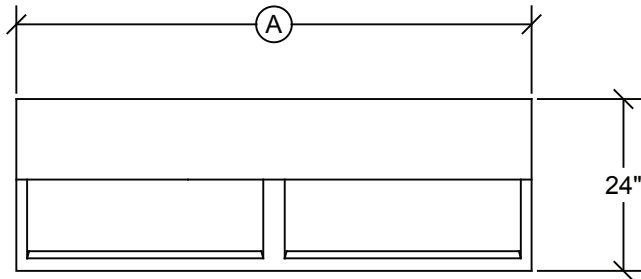

Slide Top Bottle Coolers

Refrigeration

Model Numbers	Overall Length	Doors	Exterior Finish (Front & Sides)	Interior Sides	Divider Racks	Case Capacity (12 oz. Bottles)	HP	Full Load Amps	Weight (lbs.)
BC24-BG	2'-0"	1	Black Vinyl	Stainless Steel	1	5	1/5	4.0	204
BC24-SS	2'-0"	1	Stainless Steel	Stainless Steel	1	5	1/5	4.0	204
BC36-BG	3'-0"	1	Black Vinyl	Stainless Steel	2	8	1/5	4.0	220
BC36-SS	3'-0"	1	Stainless Steel	Stainless Steel	2	8	1/5	4.0	220
BC48-BG	4'-0"	2	Black Vinyl	Stainless Steel	3	14 1/2	1/3	5.5	300
BC48-SS	4'-0"	2	Stainless Steel	Stainless Steel	3	14 1/2	1/3	5.5	300
BC72-BG	6'-0"	2	Black Vinyl	Stainless Steel	4	25 1/2	1/3	6.0	405
BC72-SS	6'-0"	2	Stainless Steel	Stainless Steel	4	25 1/2	1/3	6.0	405
BC96-BG	8'-0"	3	Black Vinyl	Stainless Steel	5	35 1/2	1/3	6.6	500
BC96-SS	8'-0"	3	Stainless Steel	Stainless Steel	5	35 1/2	1/3	6.6	500