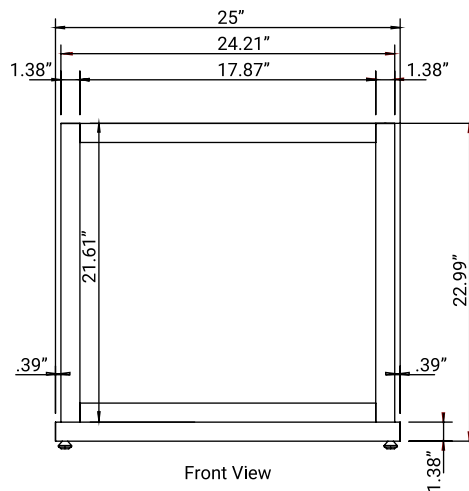

Technical Specs

Dimensions & Weight

Height	23"
Length	25"
Width	16.9"
Weight lbs.	42"
Interior Height	17.5"
Interior Depth	13.4"
Interior Width	21.5"

Features & Materials

Legs Adjustable	No
Color	Light Brown
Exterior Material	Wood and Glass
Glass Type	Tempered
Shelf Material Type	Glass
Wood Type	Ash
Number of Tiers	3
Individual Shelf Capacity	22 lbs.
Number of Doors	2
Door Style	Swing
Self Serve	No
Cleaning	Cloth
Legs Material	Silicon
Assembly Required	No

Plan View

718-576-6342
info@koolmore.com