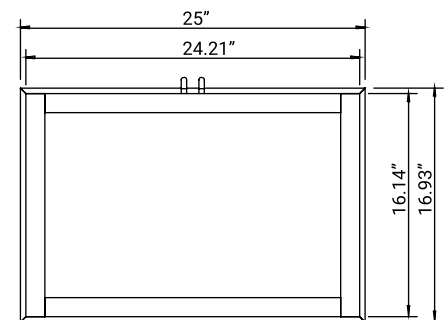

Technical Specs

Dimensions & Weight

Height	23"
Length	25"
Width	16.9"
Weight lbs.	42"
Interior Height	17.5"
Interior Depth	13.4"
Interior Width	21.5"

Features & Materials

Legs Adjustable	No
Color	Light Brown
Exterior Material	Wood and Glass
Glass Type	Tempered
Shelf Material Type	Glass
Wood Type	Ash
Number of Tiers	3
Individual Shelf Capacity	22 lbs.
Number of Doors	2
Door Style	Swing
Self Serve	No
Cleaning	Cloth
Legs Material	Silicon
Assembly Required	No

Plan View

718-576-6342
info@koolmore.com