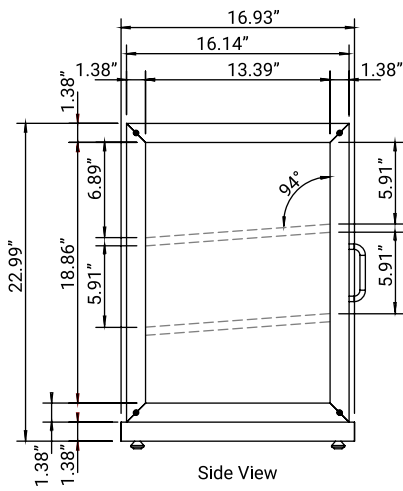

Technical Specs

Dimensions & Weight

Height	23"
Length	25"
Width	16.9"
Weight lbs.	42"
Interior Height	17.5"
Interior Depth	13.4"
Interior Width	21.5"

Features & Materials

Legs Adjustable	No
Color	Light Brown
Exterior Material	Wood and Glass
Glass Type	Tempered
Shelf Material Type	Glass
Wood Type	Ash
Number of Tiers	3
Individual Shelf Capacity	22 lbs.
Number of Doors	2
Door Style	Swing
Self Serve	No
Cleaning	Cloth
Legs Material	Silicon
Assembly Required	No

Plan View

718-576-6342
info@koolmore.com