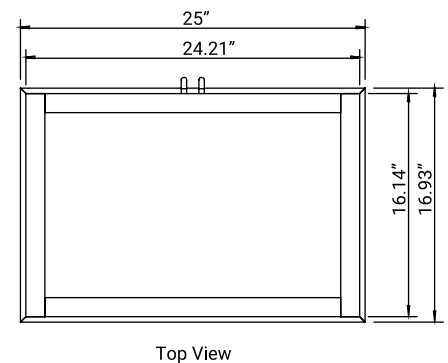

Technical Specs

Dimensions & Weight

Height	23"
Length	25"
Width	16.9"
Weight lbs.	42"
Interior Height	17.5"
Interior Depth	13.4"
Interior Width	21.5"

Features & Materials

Legs Adjustable	No
Color	Dark Brown
Exterior Material	Wood and Glass
Glass Type	Tempered
Shelf Material Type	Glass
Wood Type	Ash
Number of Tiers	3
Individual Shelf Capacity	22 lbs.
Number of Doors	2
Door Style	Swing
Self Serve	No
Cleaning	Cloth
Legs Material	Silicon
Assembly Required	No

Plan View

718-576-6342
info@koolmore.com