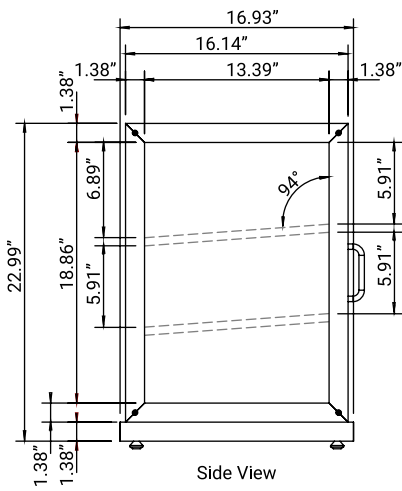

Technical Specs

Dimensions & Weight

Height	23"
Length	25"
Width	16.9"
Weight lbs.	42"
Interior Height	17.5"
Interior Depth	13.4"
Interior Width	21.5"

Features & Materials

Legs Adjustable	No
Color	Dark Brown
Exterior Material	Wood and Glass
Glass Type	Tempered
Shelf Material Type	Glass
Wood Type	Ash
Number of Tiers	3
Individual Shelf Capacity	22 lbs.
Number of Doors	2
Door Style	Swing
Self Serve	No
Cleaning	Cloth
Legs Material	Silicon
Assembly Required	No

Plan View

718-576-6342
info@koolmore.com