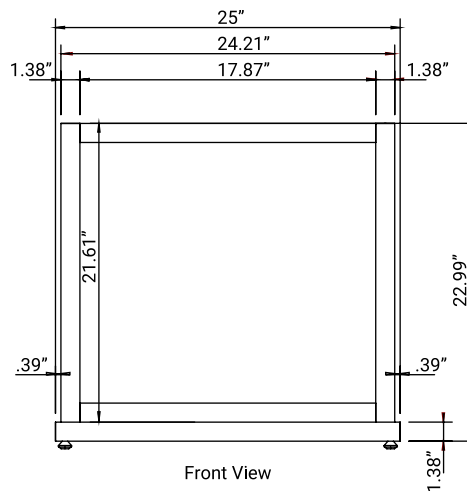

Technical Specs

Dimensions & Weight

Height	23"
Length	25"
Width	16.9"
Weight lbs.	42"
Interior Height	17.5"
Interior Depth	13.4"
Interior Width	21.5"

Features & Materials

Legs Adjustable	No
Color	Dark Brown
Exterior Material	Wood and Glass
Glass Type	Tempered
Shelf Material Type	Glass
Wood Type	Ash
Number of Tiers	3
Individual Shelf Capacity	22 lbs.
Number of Doors	2
Door Style	Swing
Self Serve	No
Cleaning	Cloth
Legs Material	Silicon
Assembly Required	No

Plan View

718-576-6342
info@koolmore.com