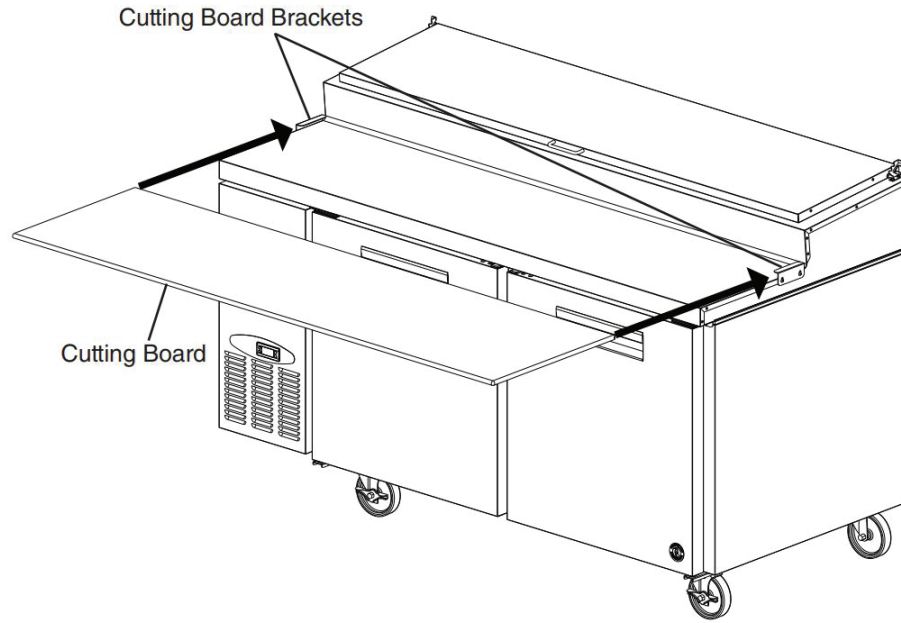

Composite Cutting Boards

Composite Cutting Boards
10/24/17
Item # 13423

Commercial Series Refrigeration Accessories -
Pizza Prep, Sandwich and Mega Top Prep Tables

PIZZA PREP TABLE