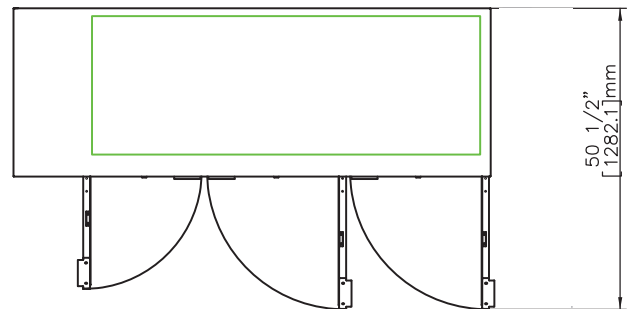

Model	Cabinet Dimensions W x D x H	Capacity (AHAM) cu ft	Capacity 12oz. cans	Door(s)	Shelves	1/2 Barrel(s)	HP	Amps	Voltage	NEMA Plug	Shipping Dimensions L x W x H	Shipping Weight (lbs.)
BB59-G(-S*)	59.5" x 29" x 36.88"	18.45 ft ³	852	2	4	3	1/3	2.5	115	8 ft. 5-15P	62.5" x 31.25" x 42.75"	310 / 330 (-S)
BB69-G(-S*)	69.5" x 29" x 36.88"	21.80 ft ³	1014	2	4	3	1/3	2.5	115	8 ft. 5-15P	72.5" x 31.25" x 42.75"	345 / 395 (-S)
BB80-G(-S*)	80" x 29" x 36.88"	26.74 ft ³	1092	3	6	4	1/3	2.5	115	8 ft. 5-15P	82.5" x 31.25" x 42.75"	370 / 430 (-S)
BB95-G(-S*)	95.5" x 29" x 36.88"	32.53 ft ³	1302	3	6	5	1/3	2.5	115	8 ft. 5-15P	98.5" x 31.25" x 42.75"	435 / 490 (-S)

BB59-G(-S) Front View

BB59-G(-S) Plan View

All models Side View

BB69-G(-S) Front View

BB69-G(-S) Plan View

BB80(-S) Front View

BB80-G(-S) Plan View

BB95-G(-S) Front View