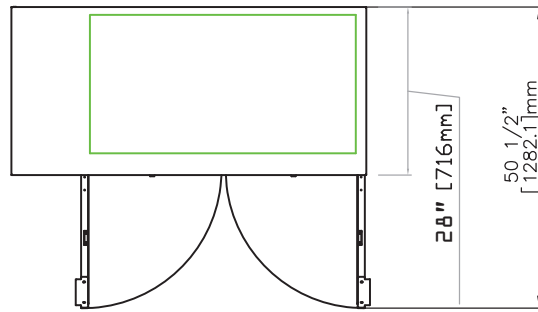

Model	Cabinet Dimensions W x D x H	Capacity (AHAM) cu ft	Capacity 12oz. cans	Door(s)	Shelves	1/2 Barrel(s)	HP	Amps	Voltage	NEMA Plug	Shipping Dimensions L x W x H	Shipping Weight (lbs.)
BB59-G(-S*)	59.5" x 29" x 36.88"	18.45 ft ³	852	2	4	3	1/3	2.5	115	8 ft. 5-15P	62.5" x 31.25" x 42.75"	310 / 330 (-S)
BB69-G(-S*)	69.5" x 29" x 36.88"	21.80 ft ³	1014	2	4	3	1/3	2.5	115	8 ft. 5-15P	72.5" x 31.25" x 42.75"	345 / 395 (-S)
BB80-G(-S*)	80" x 29" x 36.88"	26.74 ft ³	1092	3	6	4	1/3	2.5	115	8 ft. 5-15P	82.5" x 31.25" x 42.75"	370 / 430 (-S)
BB95-G(-S*)	95.5" x 29" x 36.88"	32.53 ft ³	1302	3	6	5	1/3	2.5	115	8 ft. 5-15P	98.5" x 31.25" x 42.75"	435 / 490 (-S)

Options & Accessories

- * (-S) Stainless steel exterior option available - made to order.
- HS-5609 - Low profile 4" casters & rails (4 casters & shims)
- HS-5610 - Low profile 4" casters & rails (6 casters & shims)
- HS-5515 - Bottle rail guide

BB59-G(-S) Front View

BB59-G(-S) Plan View

All models Side View

BB69-G(-S) Front View

BB69-G(-S) Plan View

BB80(-S) Front View

BB80-G(-S) Plan View

BB95-G(-S) Front View