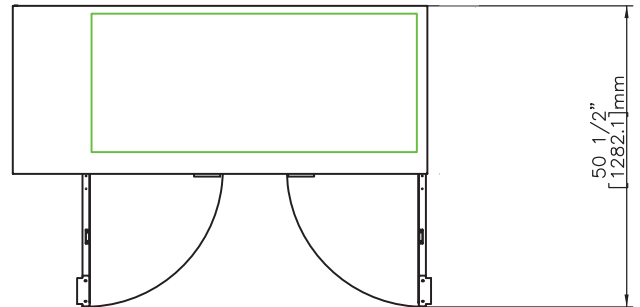

Model	Cabinet Dimensions W x D x H	Capacity (AHAM) cu ft	Capacity 12oz. cans	Door(s)	Shelves	1/2 Barrel(s)	HP	Amps	Voltage	NEMA Plug	Shipping Dimensions L x W x H	Shipping Weight (lbs.)
BB59-G(-S*)	59.5" x 29" x 36.88"	18.45 ft ³	852	2	4	3	1/3	2.5	115	8 ft. 5-15P	62.5" x 31.25" x 42.75"	310 / 330 (-S)
BB69-G(-S*)	69.5" x 29" x 36.88"	21.80 ft ³	1014	2	4	3	1/3	2.5	115	8 ft. 5-15P	72.5" x 31.25" x 42.75"	345 / 395 (-S)
BB80-G(-S*)	80" x 29" x 36.88"	26.74 ft ³	1092	3	6	4	1/3	2.5	115	8 ft. 5-15P	82.5" x 31.25" x 42.75"	370 / 430 (-S)
BB95-G(-S*)	95.5" x 29" x 36.88"	32.53 ft ³	1302	3	6	5	1/3	2.5	115	8 ft. 5-15P	98.5" x 31.25" x 42.75"	435 / 490 (-S)

BB59-G(-S) Front View

BB59-G(-S) Plan View

All models Side View

BB69-G(-S) Front View

BB69-G(-S) Plan View

BB80(-S) Front View

BB80-G(-S) Plan View

BB95-G(-S) Front View