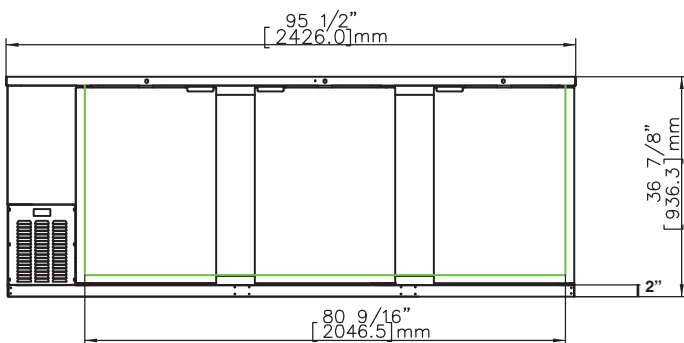

Model	Cabinet Dimensions W x D x H	Capacity (AHAM) cu ft	Capacity 12oz. cans	Door(s)	Shelves	1/2 Barrel(s)	HP	Amps	Voltage	NEMA Plug	Shipping Dimensions L x W x H	Shipping Weight (lbs.)
BB59-G(-S*)	59.5" x 29" x 36.88"	18.45 ft ³	852	2	4	3	1/3	2.5	115	8 ft. 5-15P	62.5" x 31.25" x 42.75"	310 / 330 (-S)
BB69-G(-S*)	69.5" x 29" x 36.88"	21.80 ft ³	1014	2	4	3	1/3	2.5	115	8 ft. 5-15P	72.5" x 31.25" x 42.75"	345 / 395 (-S)
BB80-G(-S*)	80" x 29" x 36.88"	26.74 ft ³	1092	3	6	4	1/3	2.5	115	8 ft. 5-15P	82.5" x 31.25" x 42.75"	370 / 430 (-S)
BB95-G(-S*)	95.5" x 29" x 36.88"	32.53 ft ³	1302	3	6	5	1/3	2.5	115	8 ft. 5-15P	98.5" x 31.25" x 42.75"	435 / 490 (-S)

BB59-G(-S) Front View

BB59-G(-S) Plan View

All models Side View

BB69-G(-S) Front View

BB69-G(-S) Plan View

BB80(-S) Front View

BB80-G(-S) Plan View

BB95-G(-S) Front View