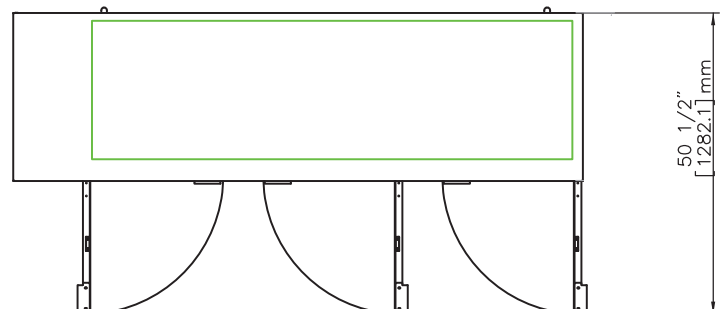

Model	Cabinet Dimensions W x D x H	Capacity (AHAM) cu ft	Capacity 12oz. cans	Door(s)	Shelves	1/2 Barrel(s)	HP	Amps	Voltage	NEMA Plug	Shipping Dimensions L x W x H	Shipping Weight (lbs.)
BB59-G(-S*)	59.5" x 29" x 36.88"	18.45 ft ³	852	2	4	3	1/3	2.5	115	8 ft. 5-15P	62.5" x 31.25" x 42.75"	310 / 330 (-S)
BB69-G(-S*)	69.5" x 29" x 36.88"	21.80 ft ³	1014	2	4	3	1/3	2.5	115	8 ft. 5-15P	72.5" x 31.25" x 42.75"	345 / 395 (-S)
BB80-G(-S*)	80" x 29" x 36.88"	26.74 ft ³	1092	3	6	4	1/3	2.5	115	8 ft. 5-15P	82.5" x 31.25" x 42.75"	370 / 430 (-S)
BB95-G(-S*)	95.5" x 29" x 36.88"	32.53 ft ³	1302	3	6	5	1/3	2.5	115	8 ft. 5-15P	98.5" x 31.25" x 42.75"	435 / 490 (-S)

BB59-G(-S) Front View

BB59-G(-S) Plan View

All models Side View

BB69-G(-S) Front View

BB69-G(-S) Plan View

BB80(-S) Front View

BB80-G(-S) Plan View

BB95-G(-S) Front View