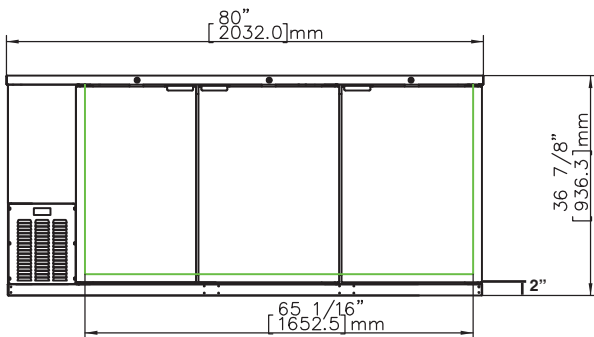

Model	Cabinet Dimensions W x D x H	Capacity (AHAM) cu ft	Capacity 12oz. cans	Door(s)	Shelves	1/2 Barrel(s)	HP	Amps	Voltage	NEMA Plug	Shipping Dimensions L x W x H	Shipping Weight (lbs.)
BB59-G(-S*)	59.5" x 29" x 36.88"	18.45 ft ³	852	2	4	3	1/3	2.5	115	8 ft. 5-15P	62.5" x 31.25" x 42.75"	310 / 330 (-S)
BB69-G(-S*)	69.5" x 29" x 36.88"	21.80 ft ³	1014	2	4	3	1/3	2.5	115	8 ft. 5-15P	72.5" x 31.25" x 42.75"	345 / 395 (-S)
BB80-G(-S*)	80" x 29" x 36.88"	26.74 ft ³	1092	3	6	4	1/3	2.5	115	8 ft. 5-15P	82.5" x 31.25" x 42.75"	370 / 430 (-S)
BB95-G(-S*)	95.5" x 29" x 36.88"	32.53 ft ³	1302	3	6	5	1/3	2.5	115	8 ft. 5-15P	98.5" x 31.25" x 42.75"	435 / 490 (-S)

BB59-G(-S) Front View

BB59-G(-S) Plan View

All models Side View

BB69-G(-S) Front View

BB69-G(-S) Plan View

BB80(-S) Front View

BB80-G(-S) Plan View

BB95-G(-S) Front View