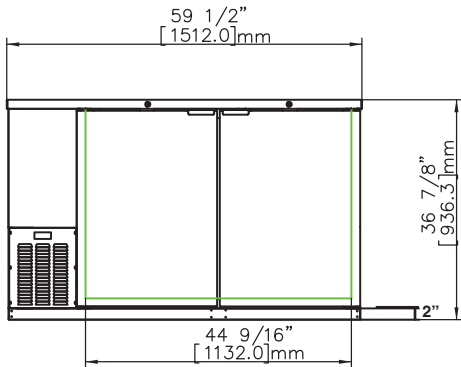

Model	Cabinet Dimensions W x D x H	Capacity (AHAM) cu ft	Capacity 12oz. cans	Door(s)	Shelves	1/2 Barrel(s)	HP	Amps	Voltage	NEMA Plug	Shipping Dimensions L x W x H	Shipping Weight (lbs.)
BB59-G(-S*)	59.5" x 29" x 36.88"	18.45 ft ³	852	2	4	3	1/3	2.5	115	8 ft. 5-15P	62.5" x 31.25" x 42.75"	310 / 330 (-S)
BB69-G(-S*)	69.5" x 29" x 36.88"	21.80 ft ³	1014	2	4	3	1/3	2.5	115	8 ft. 5-15P	72.5" x 31.25" x 42.75"	345 / 395 (-S)
BB80-G(-S*)	80" x 29" x 36.88"	26.74 ft ³	1092	3	6	4	1/3	2.5	115	8 ft. 5-15P	82.5" x 31.25" x 42.75"	370 / 430 (-S)
BB95-G(-S*)	95.5" x 29" x 36.88"	32.53 ft ³	1302	3	6	5	1/3	2.5	115	8 ft. 5-15P	98.5" x 31.25" x 42.75"	435 / 490 (-S)

BB59-G(-S) Front View

BB59-G(-S) Plan View

All models Side View

BB69-G(-S) Front View

BB69-G(-S) Plan View

BB80(-S) Front View

BB80-G(-S) Plan View

BB95-G(-S) Front View