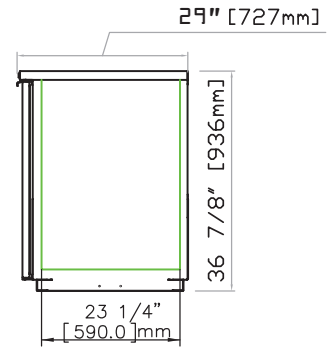

Model	Cabinet Dimensions W x D x H	Capacity (AHAM) cu ft	Capacity 12oz. cans	Door(s)	Shelves	1/2 Barrel(s)	HP	Amps	Voltage	NEMA Plug	Shipping Dimensions L x W x H	Shipping Weight (lbs.)
BB59-G(-S*)	59.5" x 29" x 36.88"	18.45 ft ³	852	2	4	3	1/3	2.5	115	8 ft. 5-15P	62.5" x 31.25" x 42.75"	310 / 330 (-S)
BB69-G(-S*)	69.5" x 29" x 36.88"	21.80 ft ³	1014	2	4	3	1/3	2.5	115	8 ft. 5-15P	72.5" x 31.25" x 42.75"	345 / 395 (-S)
BB80-G(-S*)	80" x 29" x 36.88"	26.74 ft ³	1092	3	6	4	1/3	2.5	115	8 ft. 5-15P	82.5" x 31.25" x 42.75"	370 / 430 (-S)
BB95-G(-S*)	95.5" x 29" x 36.88"	32.53 ft ³	1302	3	6	5	1/3	2.5	115	8 ft. 5-15P	98.5" x 31.25" x 42.75"	435 / 490 (-S)

BB59-G(-S) Front View

BB59-G(-S) Plan View

All models Side View

BB69-G(-S) Front View

BB69-G(-S) Plan View

BB80(-S) Front View

BB80-G(-S) Plan View

BB95-G(-S) Front View