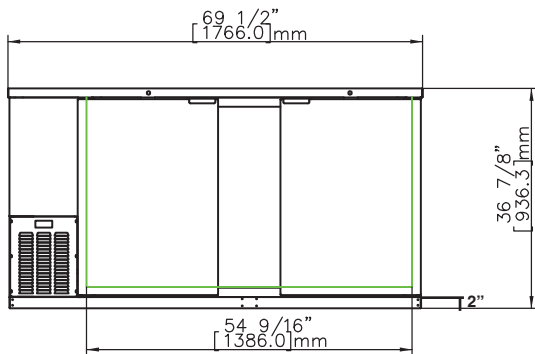

Model	Cabinet Dimensions W x D x H	Capacity (AHAM) cu ft	Capacity 12oz. cans	Door(s)	Shelves	1/2 Barrel(s)	HP	Amps	Voltage	NEMA Plug	Shipping Dimensions L x W x H	Shipping Weight (lbs.)
BB59-G(-S*)	59.5" x 29" x 36.88"	18.45 ft ³	852	2	4	3	1/3	2.5	115	8 ft. 5-15P	62.5" x 31.25" x 42.75"	310 / 330 (-S)
BB69-G(-S*)	69.5" x 29" x 36.88"	21.80 ft ³	1014	2	4	3	1/3	2.5	115	8 ft. 5-15P	72.5" x 31.25" x 42.75"	345 / 395 (-S)
BB80-G(-S*)	80" x 29" x 36.88"	26.74 ft ³	1092	3	6	4	1/3	2.5	115	8 ft. 5-15P	82.5" x 31.25" x 42.75"	370 / 430 (-S)
BB95-G(-S*)	95.5" x 29" x 36.88"	32.53 ft ³	1302	3	6	5	1/3	2.5	115	8 ft. 5-15P	98.5" x 31.25" x 42.75"	435 / 490 (-S)

BB59-G(-S) Front View

BB59-G(-S) Plan View

All models Side View

BB69-G(-S) Front View

BB69-G(-S) Plan View

BB80(-S) Front View

BB80-G(-S) Plan View

BB95-G(-S) Front View