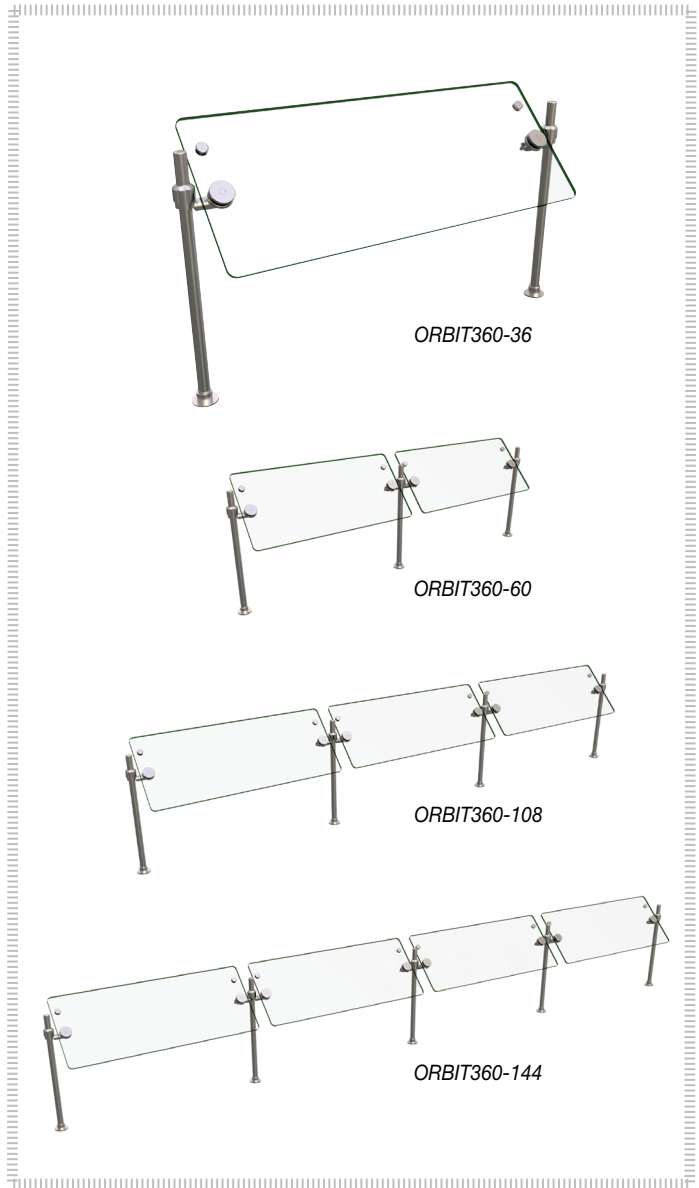

## Standard features

- Patented 15° increment rotating Face Panel, perfect for radius counters
- Post Height is 23" (583 mm)
- Face panel has additional circular openings for optimum adjustment
- Stylish 1" (25 mm) Diameter SAE 304 brushed stainless steel Posts
- Durable 0.375" (10 mm) thick tempered glass construction with 0.75" (19 mm) radius corners and flat polished edges for a clean look throughout
- Mounts to stainless steel, natural and engineered solid stone surfaces and laminate countertops

## Customizable features

- Face Panel: Widths 24" to 65.75" (610 to 1670 mm) per Bay in 0.25" (6 mm) increments
- End Panel: Right only, left only or none, 18" - 65.75" (457-1670 mm) Depths in 0.25" (6 mm) increments
- Depths in 0.25" (6 mm) increments
- Flange options: Above or below counter compression
- Light Bar: Panel must be 18" (457 mm) Wide or Wider

## Accessories (available at any time)

18" (457 mm) Deep, 0.25" (6 mm) Thick tempered glass End Panels with hardware  One  Two

adjustment, 1" (25 mm) Diameter SAE 304 brushed stainless steel Posts, 0.375" (10 mm) thick tempered glass construction with 0.75" (19 mm) radius corners and flat polished edges. Unit will mount to stainless steel, natural and engineered solid stone surfaces and laminate countertops.