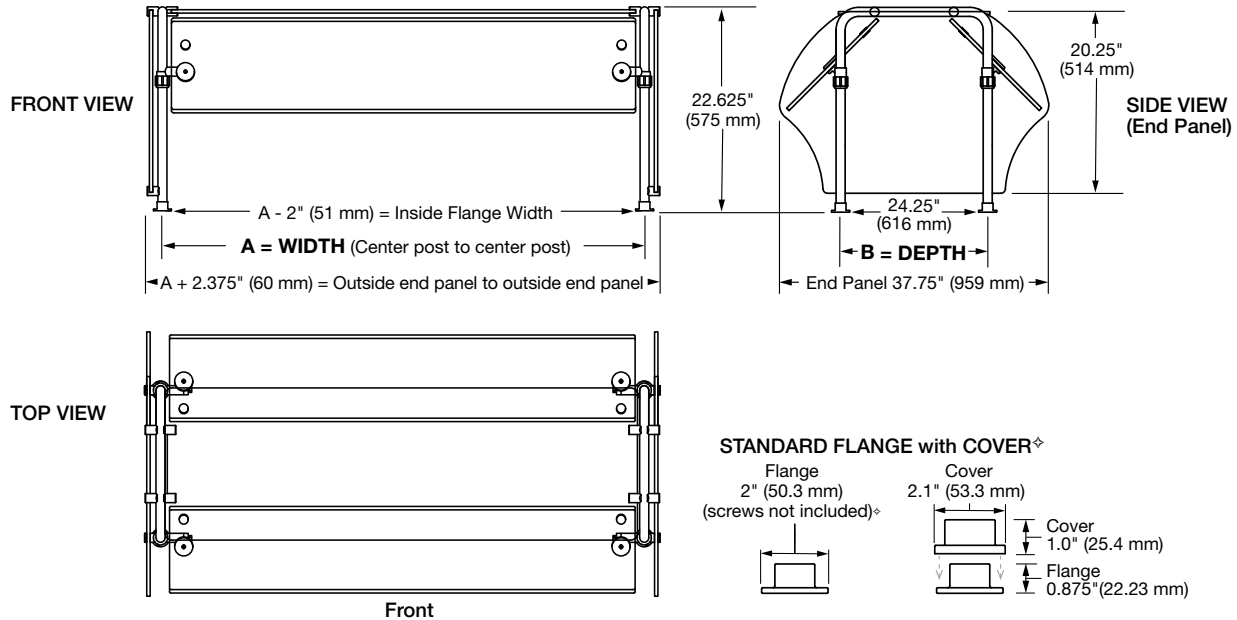

Standard features

- Unit is double-sided, self-service designed for 40" (1016 mm) deep counter tops
- Stylish 1" (25 mm) Diameter SAE 304 brushed stainless steel Posts
- 2" (50 mm) Diameter stainless steel finish Flanges with unique tight-fitting Flange Covers that hide mounting screws and maximize cleanability
- Durable 0.375" (10 mm) Thick tempered glass construction with 0.75" (19 mm) radius corners and flat polished edges for a clean look throughout
- Two adjustable Face Panels, glass Top Shelf and two glass End Panels which are 20.25" High x 37.75" Deep (514 x 959 mm)
- Mounts to stainless steel, natural and engineered solid stone surfaces and laminate countertops

Item Numbers: ES92-36, -48, -60, -72, -84, -96, -108, -120, -132, -144

Model ES92 Standard offerings (one bay shown)

SPECIFICATIONS★

Flav-R-Shield™ Double-Sided Self-Service Sneeze Guards - Model ES92

All Sneeze Guards are 22.625" (575 mm) High

Number of Bays	Item Number	A Width Center of post to center of post	B Depth Center of post to center of post	Total Approx. Ship. Weight ■
1	ES92-36	36" (914 mm)	26.25" (667 mm)	226 lbs (103 kg)
1	ES92-48	48" (1219 mm)	26.25" (667 mm)	275 lbs (125 kg)
2	ES92-60	60" (1524 mm)	26.25" (667 mm)	310 lbs (141 kg)
2	ES92-72	72" (1829 mm)	26.25" (667 mm)	353 lbs (160 kg)
2	ES92-84	84" (2134 mm)	26.25" (667 mm)	400 lbs (182 kg)
2	ES92-96	96" (2438 mm)	26.25" (667 mm)	451 lbs (205 kg)
2	ES92-108	108" (2743 mm)	26.25" (667 mm)	507 lbs (230 kg)
3	ES92-120	120" (3048 mm)	26.25" (667 mm)	550 lbs (250 kg)
3	ES92-132	132" (3353 mm)	26.25" (667 mm)	627 lbs (285 kg)
3	ES92-144	144" (3658 mm)	26.25" (667 mm)	705 lbs (320 kg)

◇ 2" (50 mm) long #8 counter sink screws are recommended for installations on most surfaces. Requirements will vary based on surface material and thickness. Fasteners not included.

★ Unit is designed for a 40" (1016 mm) Deep or more counter top.
 ■ Items may be shipped in multiple boxes.