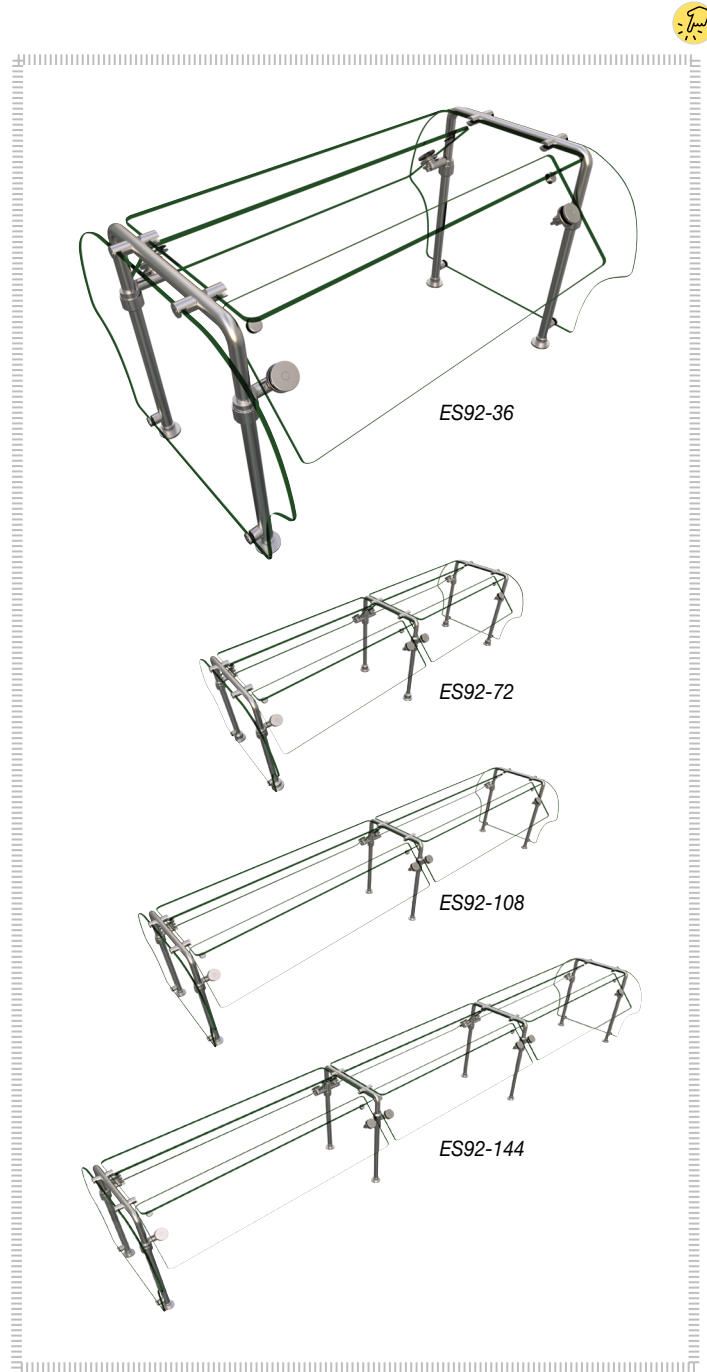

Project _____

Item # _____

Quantity _____

Flav-R-Shield™ Double-Sided Self-Service Sneeze Guard – Model ES92

Item Numbers:

ES92-36, -48, -60, -72, -84, -96, -108, -120, -132, -144

Enhance and protect food products simultaneously with Hatco's Flav-R-Shield™ Sneeze Guards – ES92 for stationary double-sided self-service applications. These stylish yet functional Sneeze Guards, with several patented features, are ideal for buffet lines and serving stations. They provide all the requirements to safeguard your foods.

Standard features

- Unit is double-sided, self-service designed for 40" (1016 mm) deep counter tops
- Stylish 1" (25 mm) Diameter SAE 304 brushed stainless steel Posts
- 2" (50 mm) Diameter stainless steel finish Flanges with unique tight-fitting Flange Covers that hide mounting screws and maximize cleanability
- Durable 0.375" (10 mm) Thick tempered glass construction with 0.75" (19 mm) radius corners and flat polished edges for a clean look throughout
- Two adjustable Face Panels, glass Top Shelf and two glass End Panels which are 20.25" High x 37.75" Deep (514 x 959 mm)
- Mounts to stainless steel, natural and engineered solid stone surfaces and laminate countertops

Item Numbers: ES92-36, -48, -60, -72, -84, -96, -108, -120, -132, -144

Model ES92 Standard offerings (one bay shown)

SPECIFICATIONS★

Flav-R-Shield™ Double-Sided Self-Service Sneeze Guards - Model ES92

All Sneeze Guards are 22.625" (575 mm) High